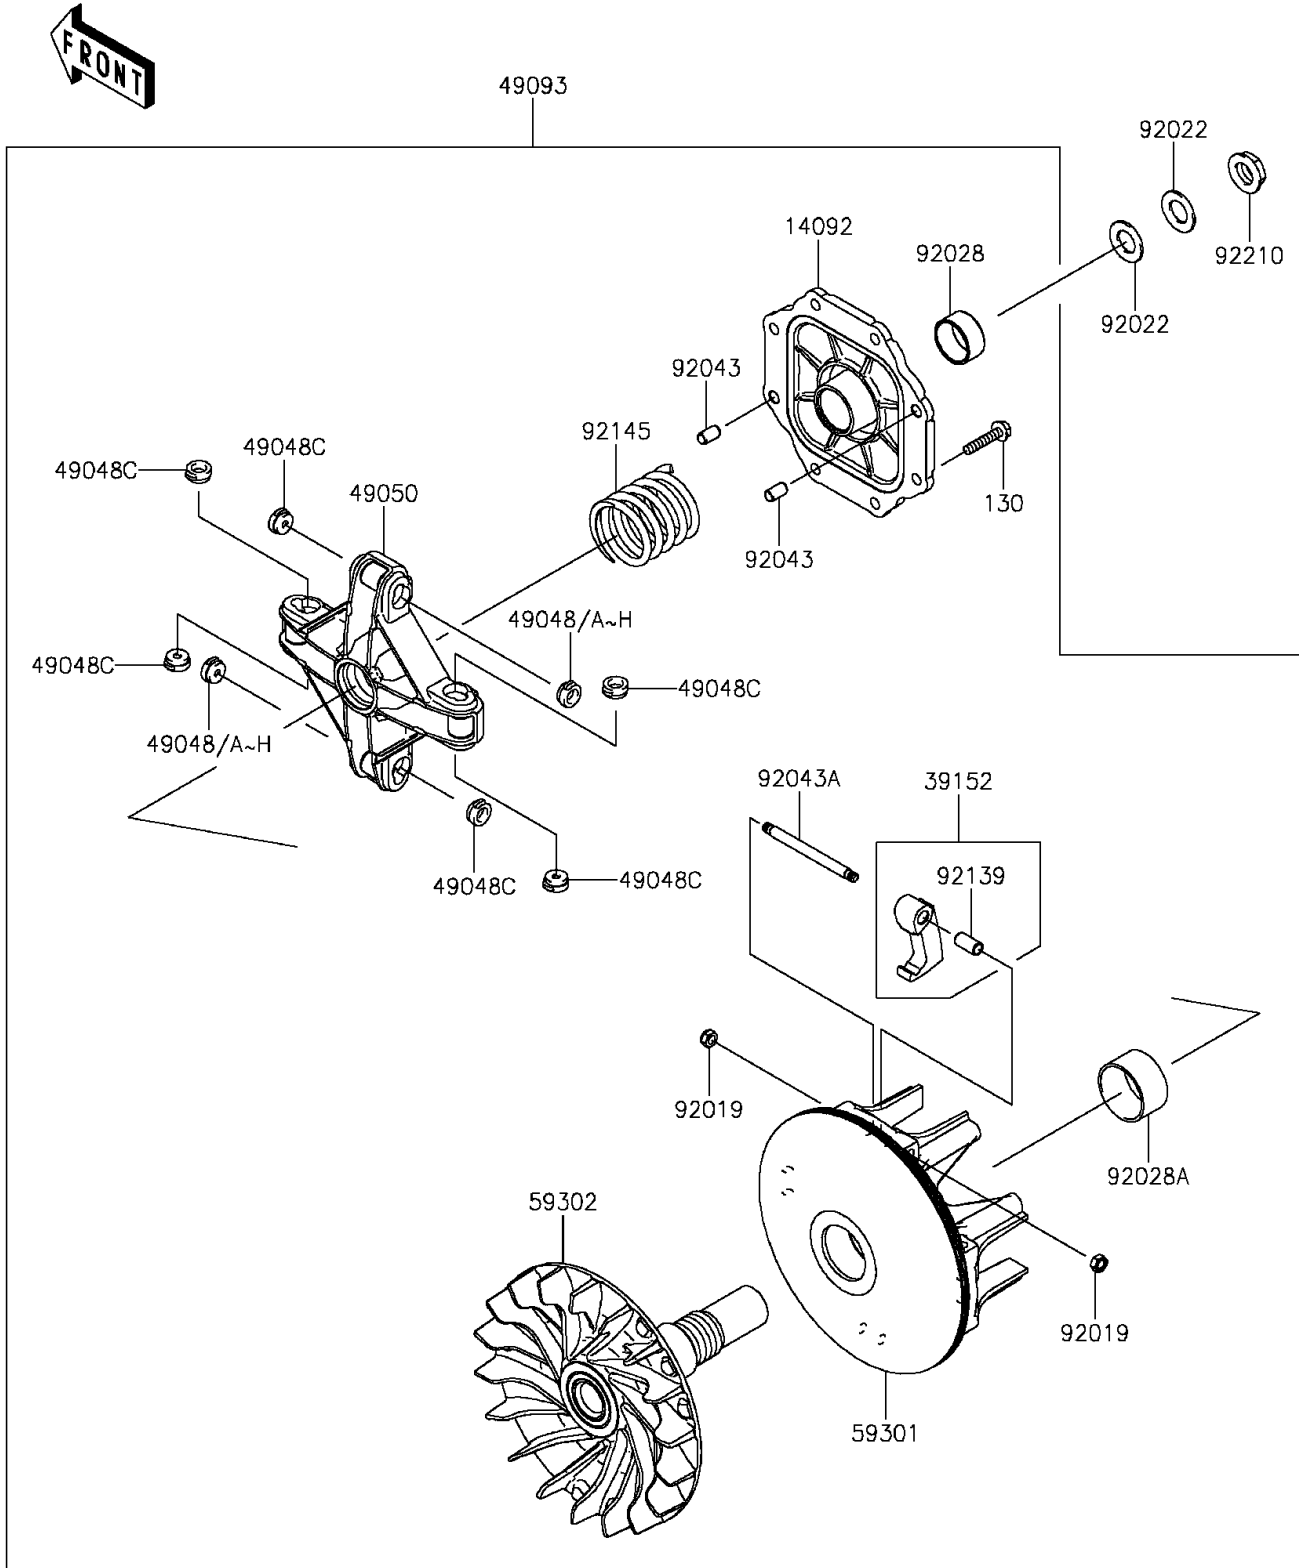

2015 TERYX4™

PARTS DIAGRAM

Drive Converter

E1391

2015 TERYX4™

PARTS LIST

Drive Converter

Kawasaki

Let the Good Times Roll®

ITEM NAME

PART NUMBER

QUANTITY
