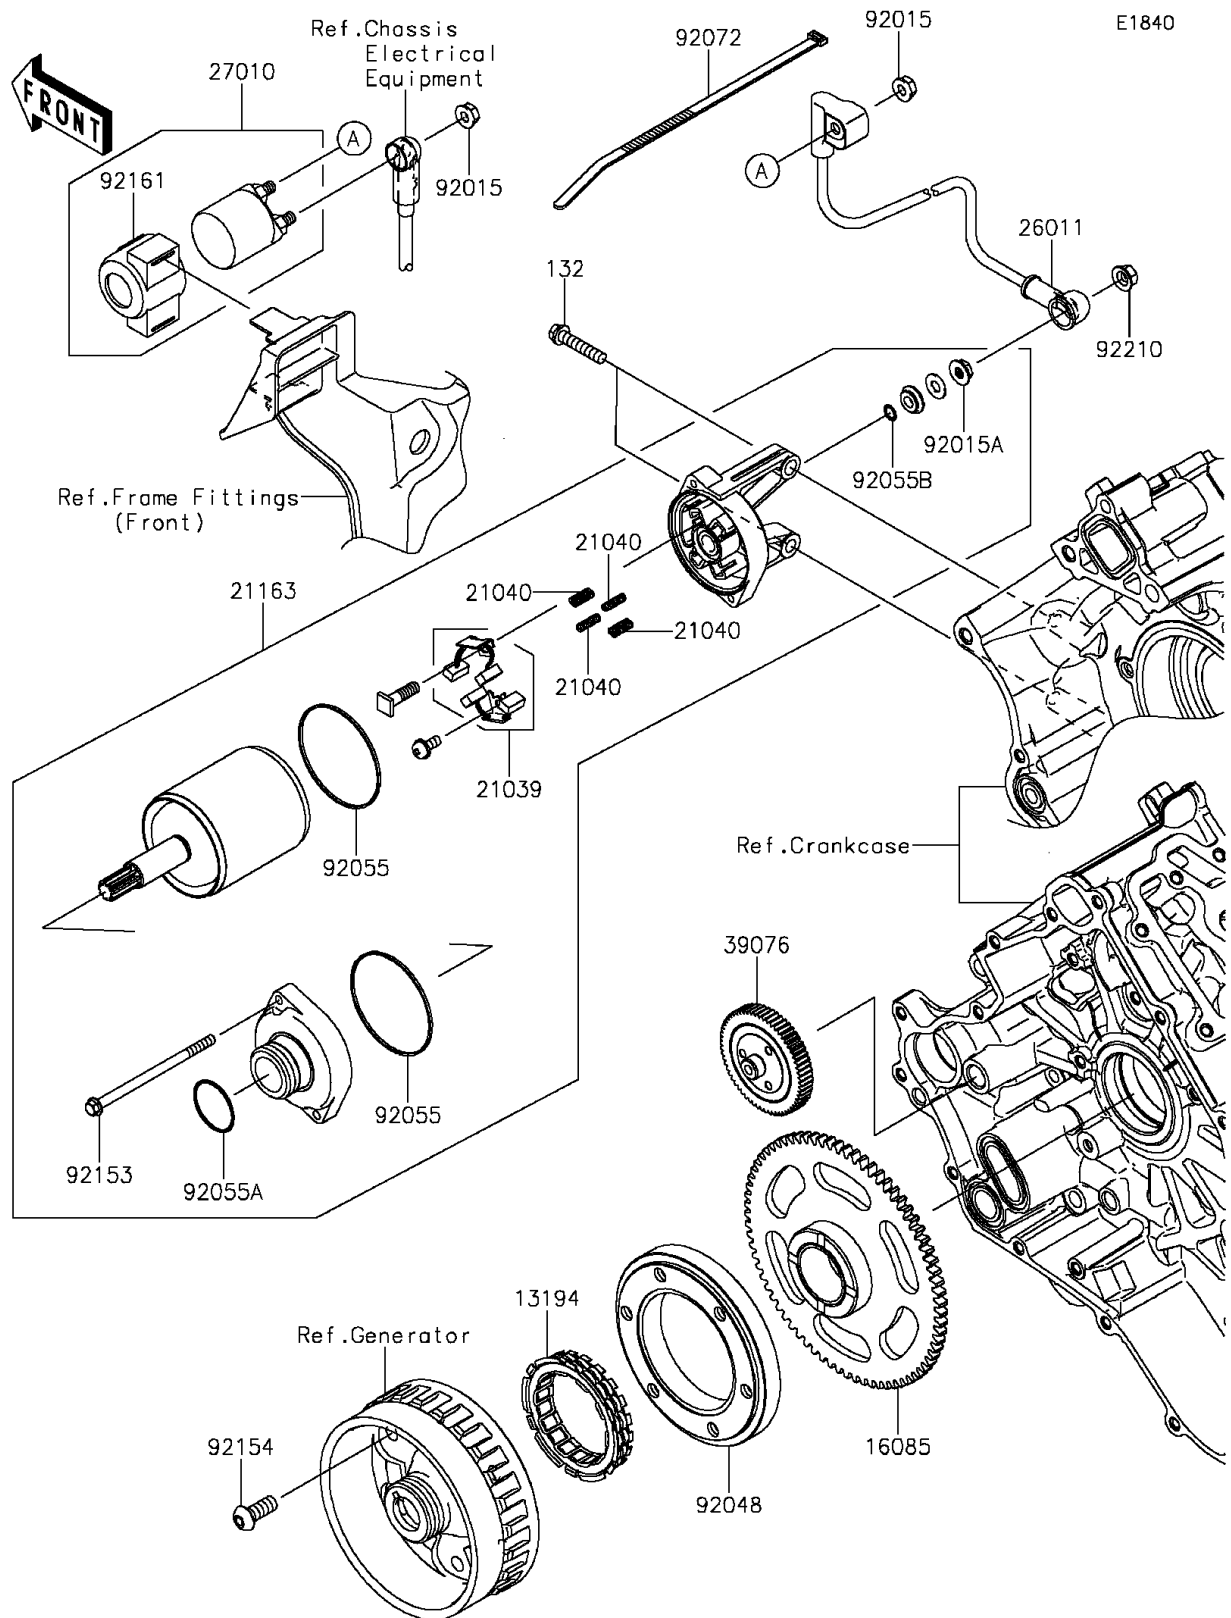

2015 Teryx4

PARTS DIAGRAM

Starter Motor

2015 Teryx4

PARTS LIST

Starter Motor

ITEM NAME	PART NUMBER	QUANTITY
CLUTCH-ONEWAY (Ref # 13194)	13194-1094	1
GEAR,STARTER (Ref # 16085)	16085-0591	1
BRUSH,CARBON (Ref # 21039)	21039-0004	1
SPRING-BRUSH (Ref # 21040)	21040-0003	4
STARTER-ELECTRIC (Ref # 21163)	21163-0037	1
WIRE-LEAD,STARTER (Ref # 26011)	26011-0800	1
SWITCH,MAGNETIC (Ref # 27010)	27010-0766	1
LIMITER,STARTER (Ref # 39076)	39076-0555	1
NUT,FLANGED,6MM (Ref # 92015)	92015-1367	2
NUT,STARTER MOTOR (Ref # 92015A)	92015-1476	1
RACE,ONEWAY CLUTCH (Ref # 92048)	92048-0553	1
RING-O (Ref # 92055)	92055-0136	2
RING-O (Ref # 92055A)	92055-1276	1
RING-O,4.5X2.0 (Ref # 92055B)	92055-1370	1
BAND,L=292.1 (Ref # 92072)	92072-3509	1
BOLT (Ref # 92153)	92153-1850	2
BOLT,TORX,8X20 (Ref # 92154)	92154-0421	6
DAMPER,MAGNETIC SWITCH (Ref # 92161)	92161-1722	1
NUT,6MM (Ref # 92210)	92210-0188	1
BOLT-FLANGED-SMALL,6X30 (Ref # 132)	132BA0630	2