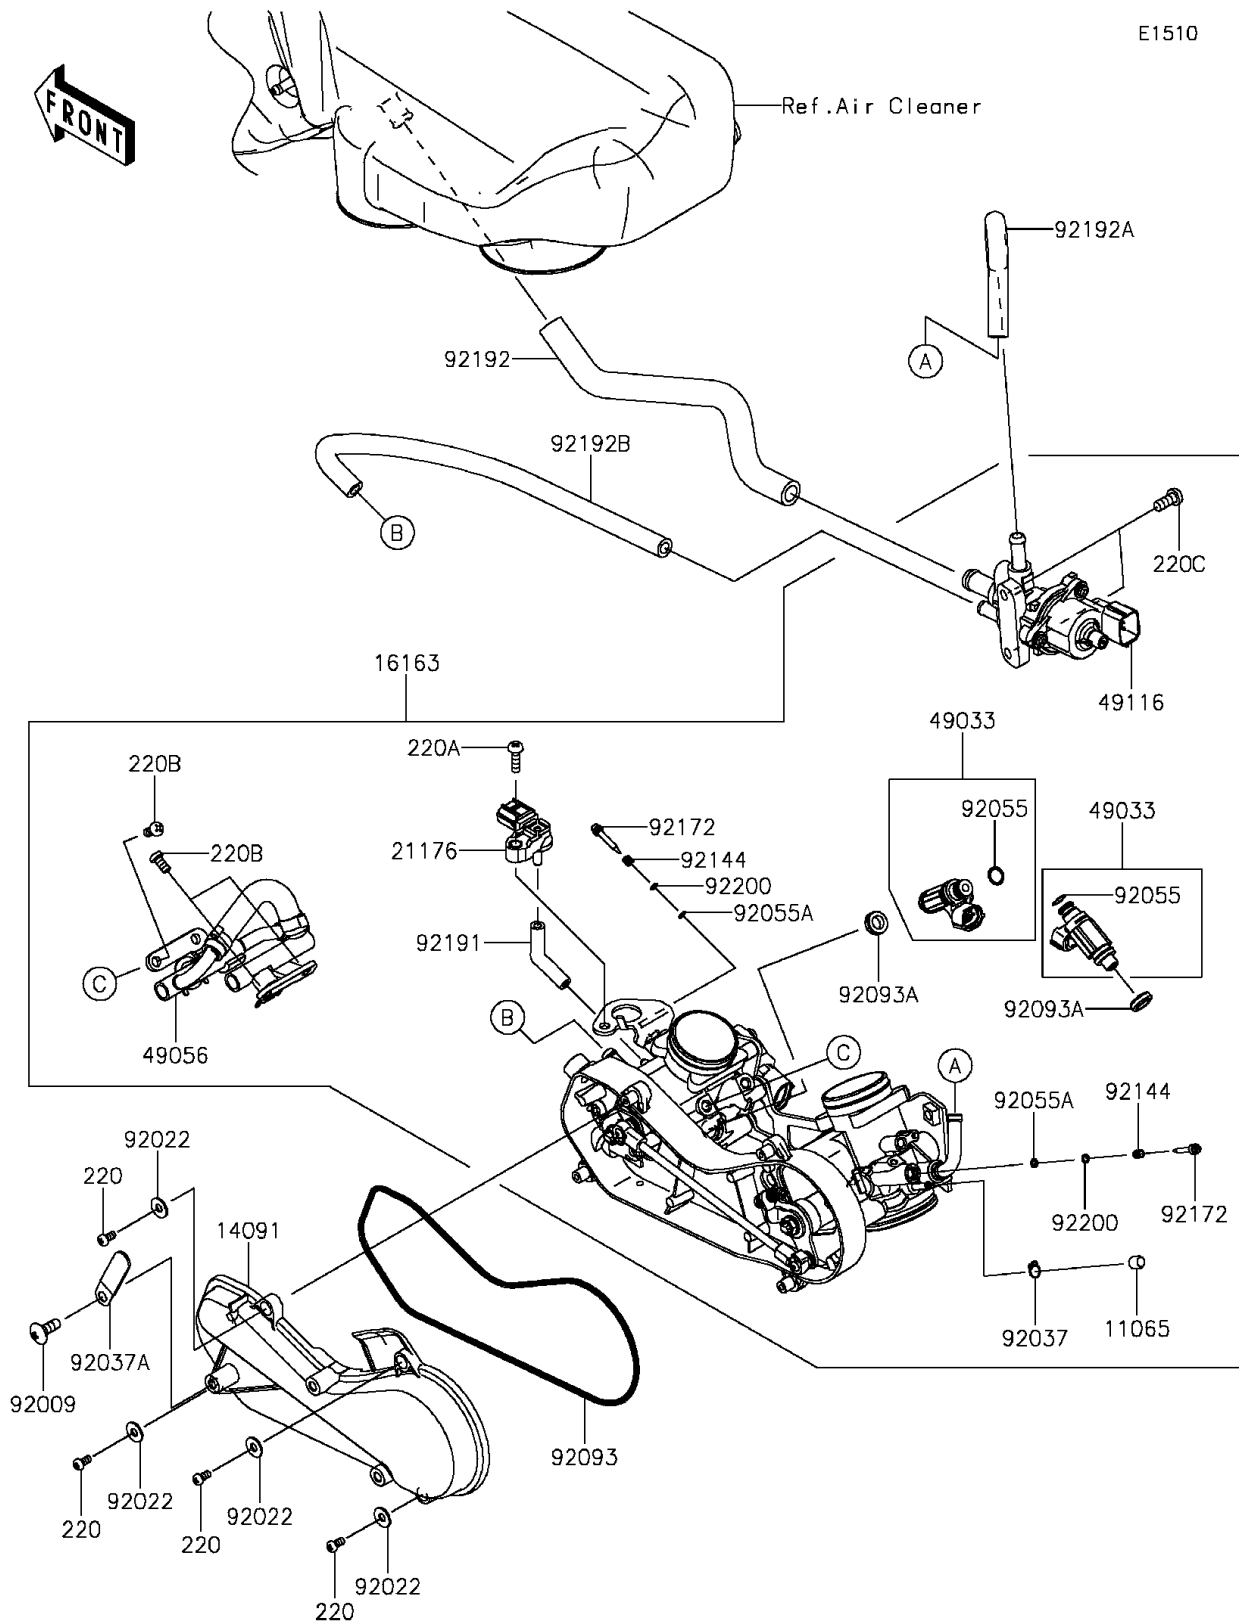

2015 Teryx4

PARTS DIAGRAM

Throttle

2015 Teryx4

PARTS LIST

Throttle

ITEM NAME	PART NUMBER	QUANTITY
CAP (Ref # 11065)	11065-0072	1
COVER,THROTTLE LINK (Ref # 14091)	14091-1731	1
THROTTLE-ASSY,36EIS (Ref # 16163)	16163-0790	1
SENSOR,PRESSURE (Ref # 21176)	21176-0111	1
NOZZLE-INJECTION (Ref # 49033)	49033-0011	2
PIPE-INJECTION (Ref # 49056)	49056-0033	1
VALVE-ASSY,ISC (Ref # 49116)	49116-0021	1
SCREW,6X12 (Ref # 92009)	92009-1480	1
WASHER,5.2X13X1 (Ref # 92022)	92022-1380	4
CLAMP,TUBE (Ref # 92037)	92037-1124	1
CLAMP,L=45 (Ref # 92037A)	92037-1539	1
RING-O,INJECTION NOZZLE (Ref # 92055)	92055-1622	2
RING-O,AIR SCREW (Ref # 92055A)	92055-1658	2
SEAL (Ref # 92093)	92093-0082	1
SEAL (Ref # 92093A)	92093-0127	2
SPRING,THROTTLE STOP SCREW (Ref # 92144)	92144-1674	2
SCREW (Ref # 92172)	92172-0156	2
TUBE,3.2X7.4X70 (Ref # 92191)	92191-1552	1
TUBE,ISC-CHAMBER (Ref # 92192)	92192-0948	1
TUBE,ISC-THROTTLE RR (Ref # 92192A)	92192-1211	1
TUBE,ISC-THROTTLE FR (Ref # 92192B)	92192-1212	1
WASHER,PILOT AIR SCREW (Ref # 92200)	92200-1564	2
SCREW-PAN-CROS,4X8 (Ref # 220)	220AA0408	4
SCREW-PAN-CROS,5X16 (Ref # 220A)	220AA0516	1
SCREW-PAN-CROS,6X12 (Ref # 220B)	220AA0612	4
SCREW-PAN-CROS,6X14 (Ref # 220C)	220AA0614	2