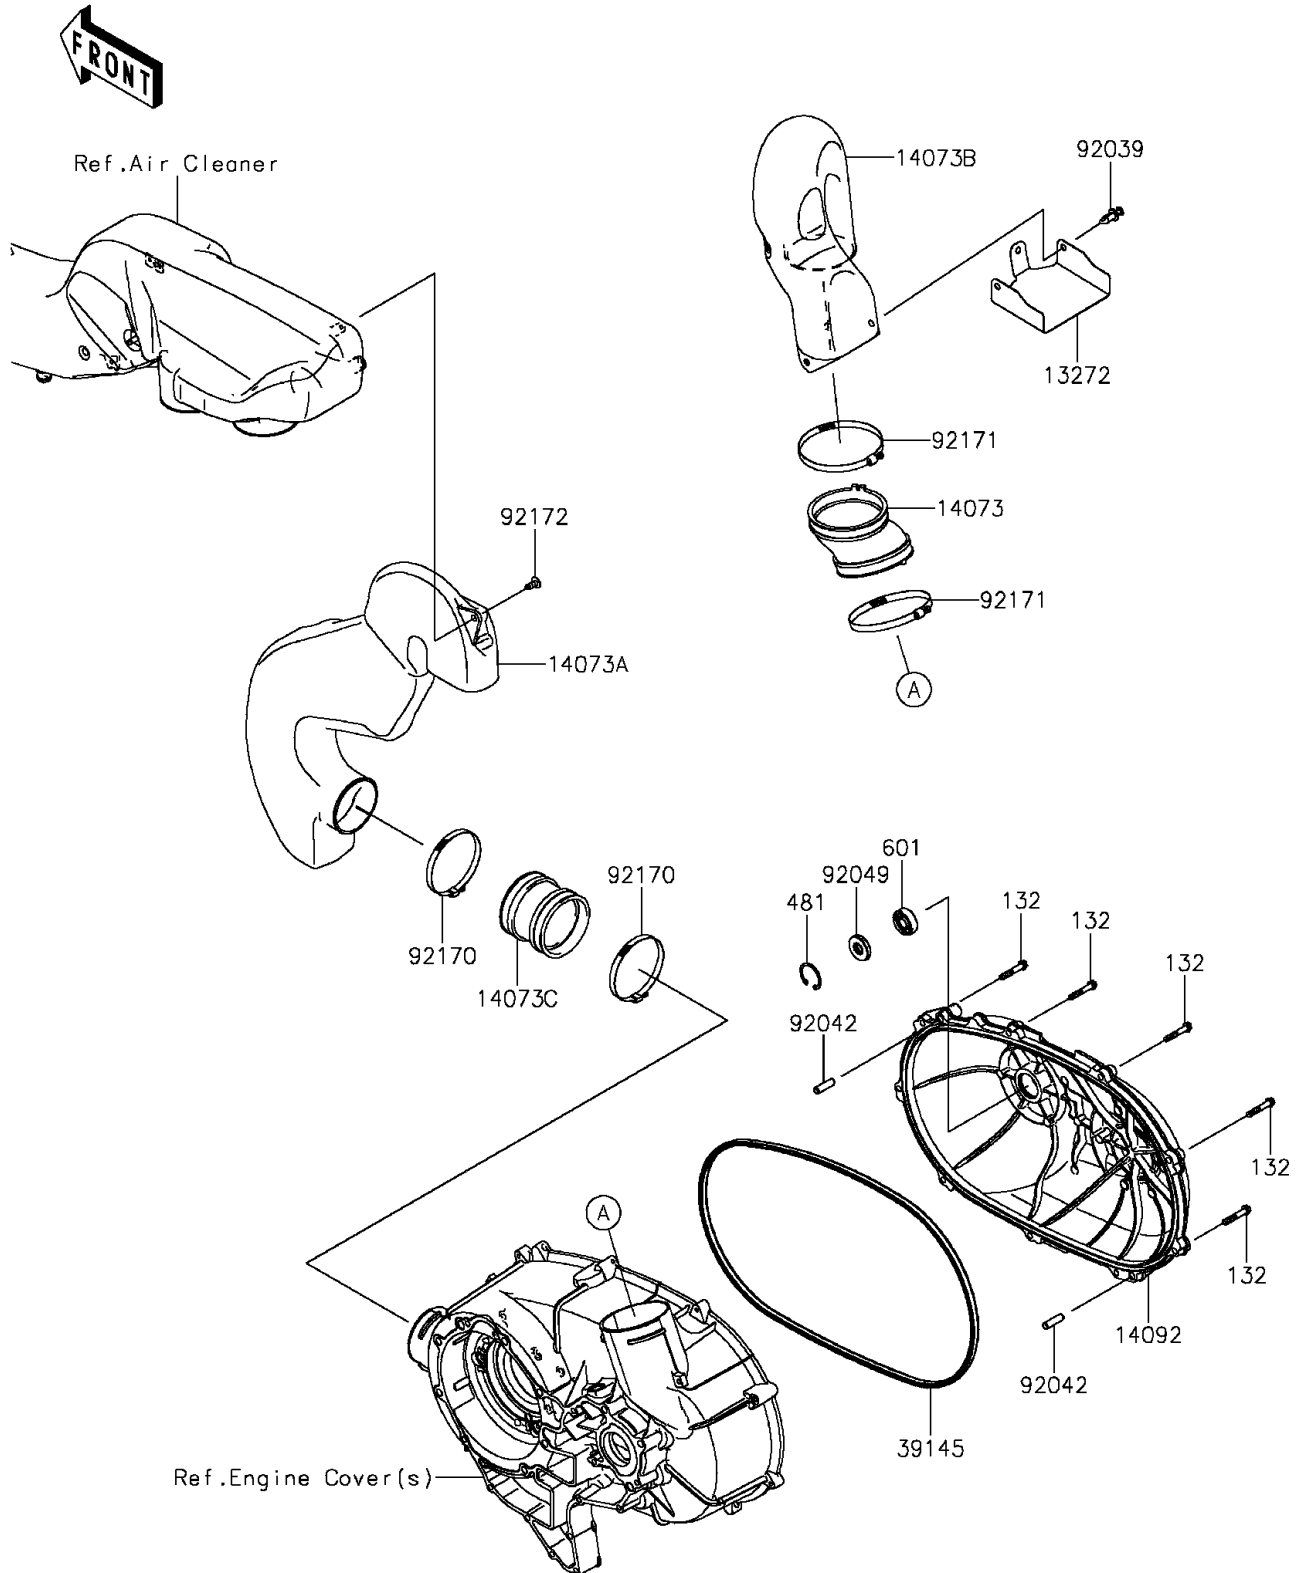

2015 Teryx4

PARTS DIAGRAM

Converter Cover

E1393

2015 Teryx4

PARTS LIST

Converter Cover

ITEM NAME	PART NUMBER	QUANTITY
PLATE (Ref # 13272)	13272-1553	1
DUCT,JOINT (Ref # 14073)	14073-0307	1
DUCT,INTAKE (Ref # 14073A)	14073-0760	1
DUCT,EXHAUST (Ref # 14073B)	14073-0783	1
DUCT,JOINT (Ref # 14073C)	14073-1805	1
COVER,CVT (Ref # 14092)	14092-0266	1
TRIM-SEAL,CVT COVER (Ref # 39145)	39145-0043	1
RIVET (Ref # 92039)	92039-1229	3
PIN,DOWEL,8X28 (Ref # 92042)	92042-050	2
SEAL-OIL,12X32X5.8 (Ref # 92049)	92049-0167	1
CLAMP (Ref # 92170)	92170-1763	2
CLAMP (Ref # 92171)	92171-1383	2
SCREW (Ref # 92172)	92172-0297	1
BOLT-FLANGED-SMALL,6X35 (Ref # 132)	132BA0635	9
CIRCLIP-TYPE-C,32MM (Ref # 481)	481J3200	1
BEARING-BALL (Ref # 601)	601A6201	1