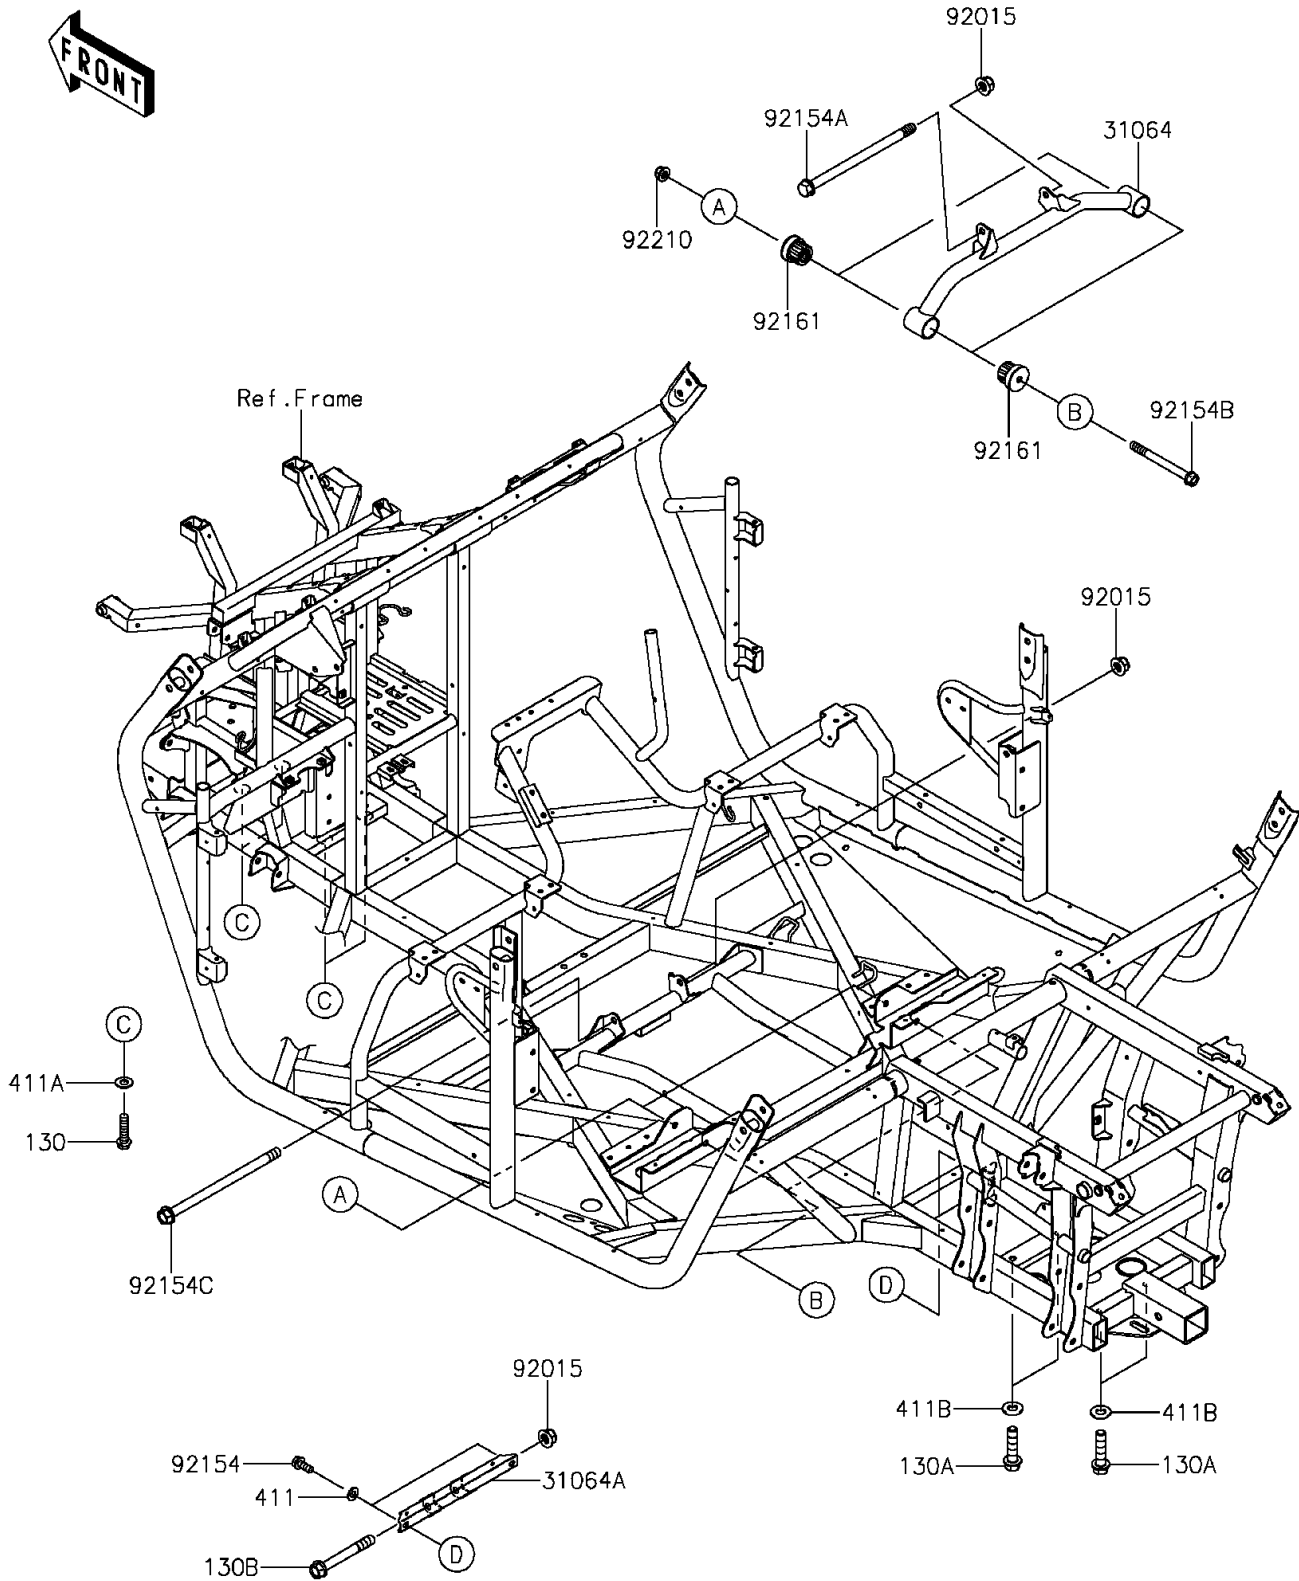

2015 TERYX® CAMO

PARTS DIAGRAM

Engine Mount

F2122

2015 TERYX[®] CAMO

PARTS LIST

Engine Mount

Kawasaki

Let the Good Times Roll[®]

ITEM NAME

PART NUMBER

QUANTITY
