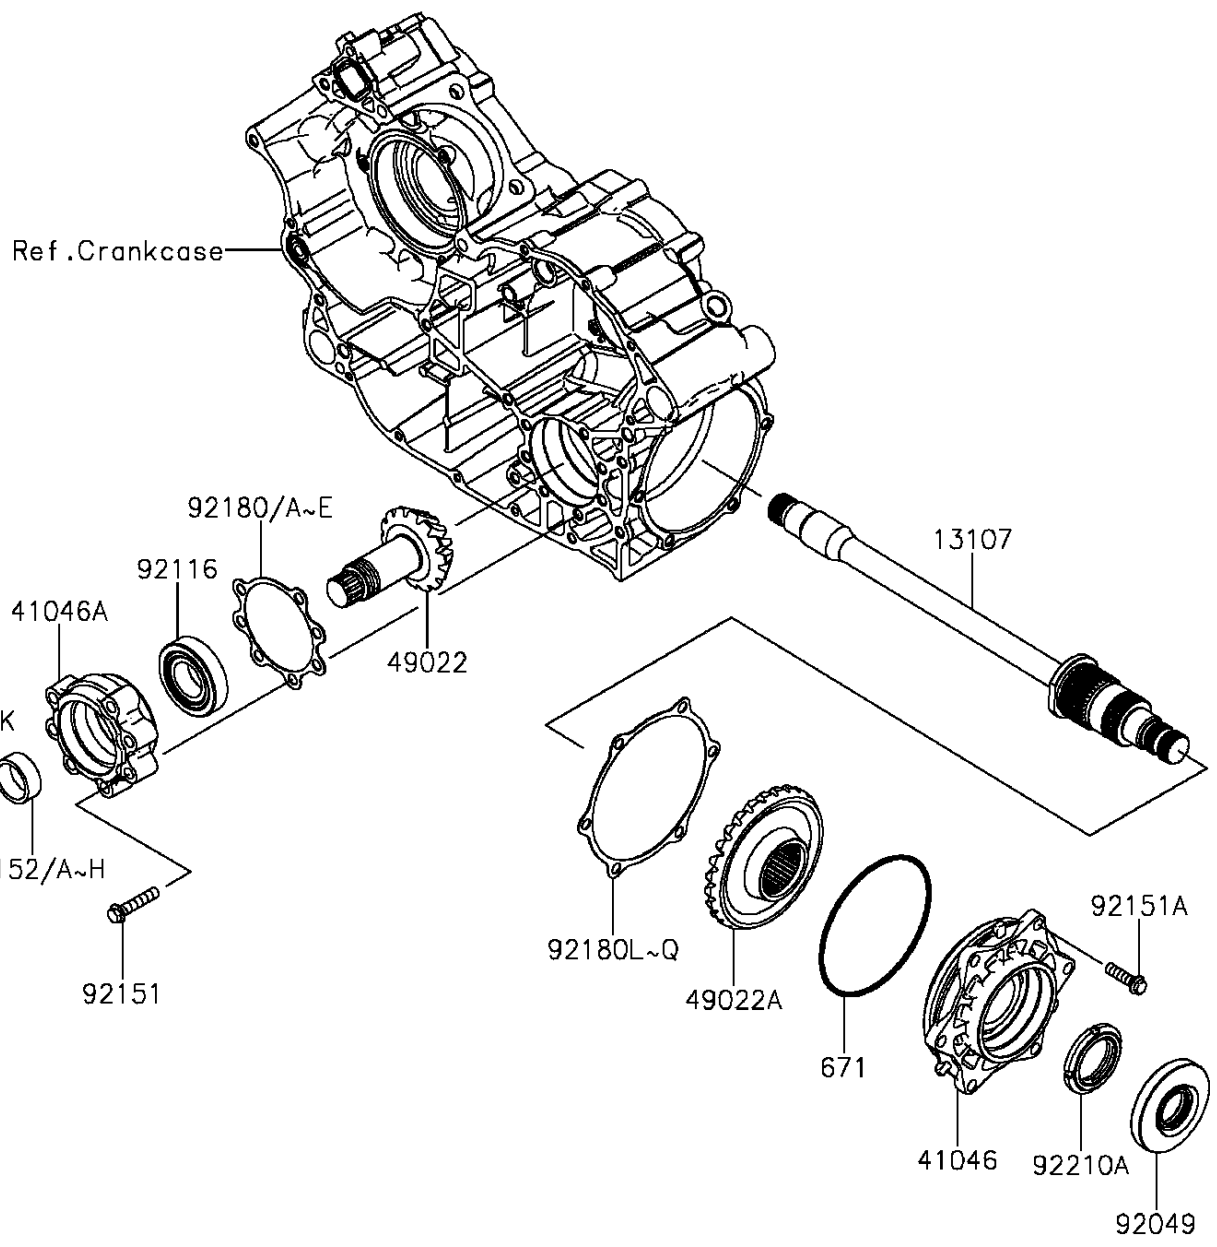

2015 TERYX® CAMO

PARTS DIAGRAM

Front Bevel Gear

E3131

2015 TERYX[®] CAMO

PARTS LIST

Front Bevel Gear

ITEM NAME

PART NUMBER

QUANTITY
