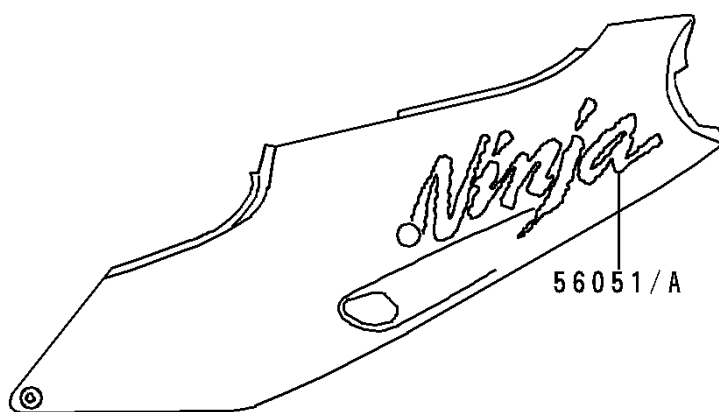

1996 Ninja® ZX™-9R

PARTS DIAGRAM

Decals(Black)(ZX900-B3)

F2861E

1996 Ninja[®] ZX[™]-9R

PARTS LIST

Decals(Black)(ZX900-B3)

ITEM NAME

PART NUMBER

QUANTITY
