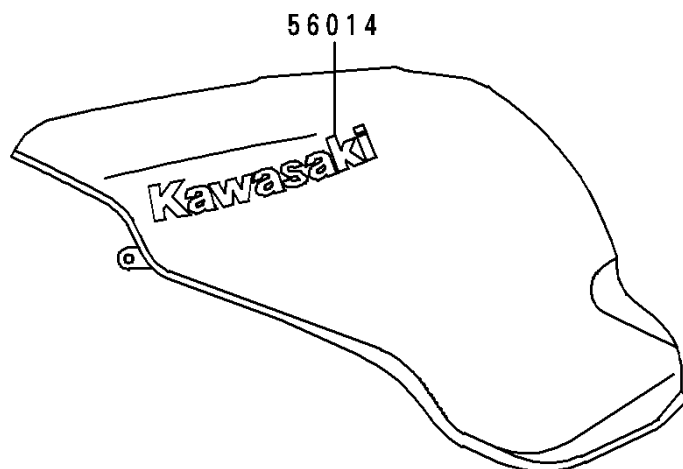

1996 Ninja® ZX™-9R

PARTS DIAGRAM

Decals(Black)(ZX900-B3)

F2861E

1996 Ninja[®] ZX[™]-9R

PARTS LIST

Decals(Black)(ZX900-B3)

ITEM NAME

PART NUMBER

QUANTITY
