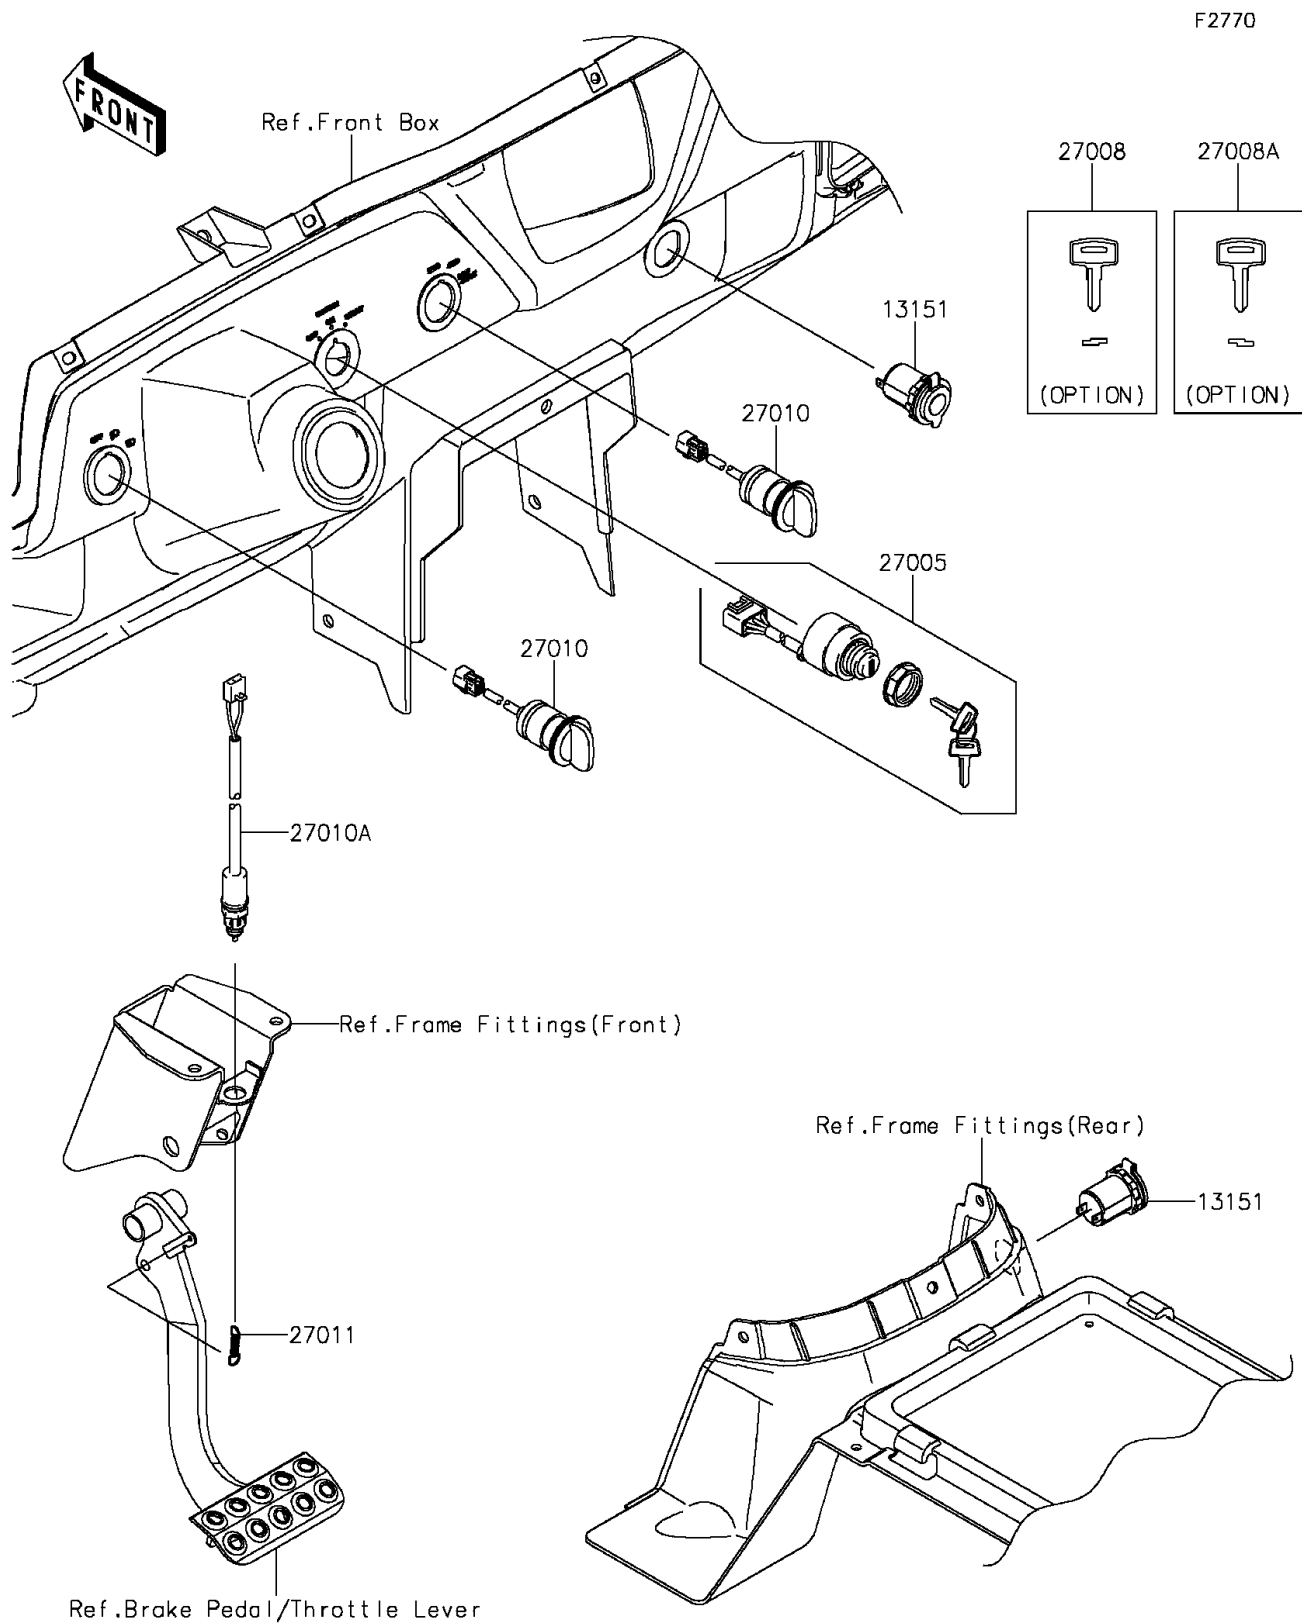

2015 TERYX® LE

PARTS DIAGRAM

Ignition Switch

2015 TERYX[®] LE

PARTS LIST

Ignition Switch

ITEM NAME

PART NUMBER

QUANTITY
