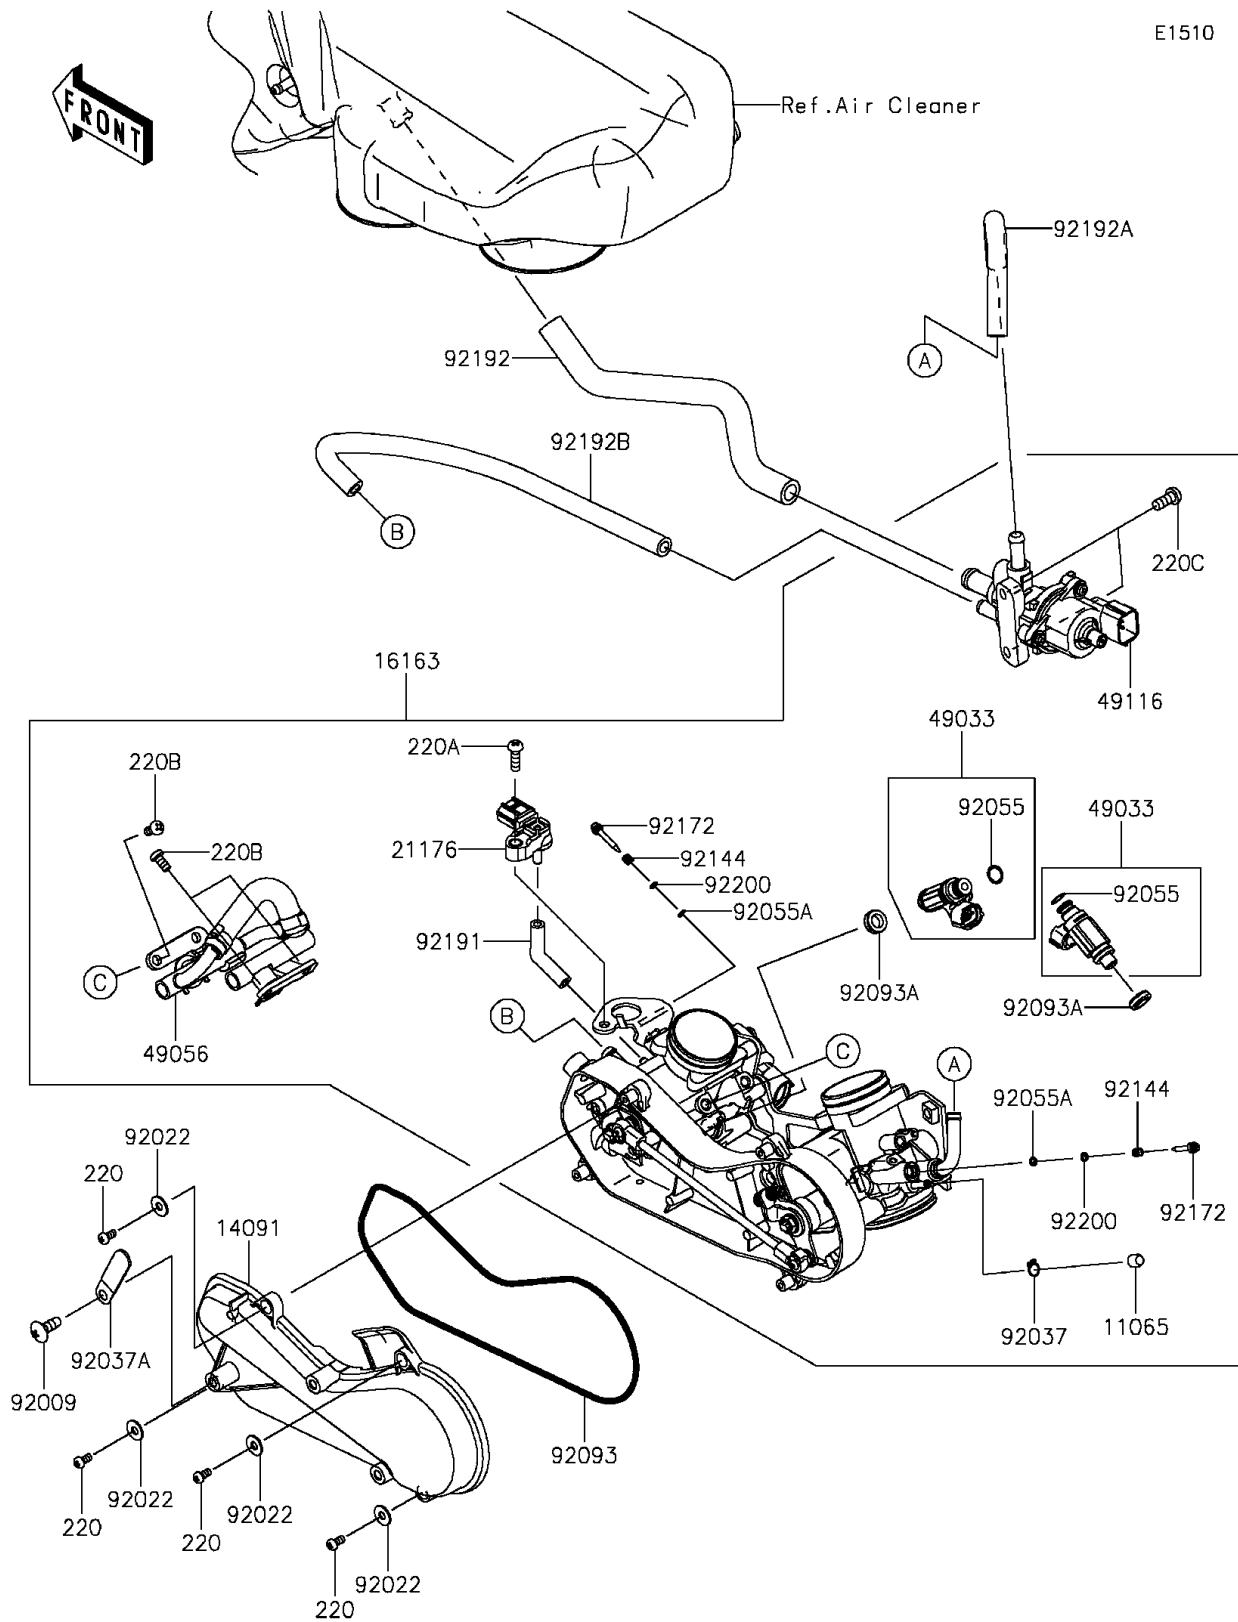

2015 TERYX® LE

PARTS DIAGRAM

Throttle

2015 TERYX® LE

PARTS LIST

Throttle

ITEM NAME	PART NUMBER	QUANTITY
CAP (Ref # 11065)	11065-0072	1
COVER,THROTTLE LINK (Ref # 14091)	14091-1731	1
THROTTLE-ASSY,36EIS (Ref # 16163)	16163-0790	1
SENSOR,PRESSURE (Ref # 21176)	21176-0111	1
NOZZLE-INJECTION (Ref # 49033)	49033-0011	2
PIPE-INJECTION (Ref # 49056)	49056-0033	1
VALVE-ASSY,ISC (Ref # 49116)	49116-0021	1
SCREW,6X12 (Ref # 92009)	92009-1480	1
WASHER,5.2X13X1 (Ref # 92022)	92022-1380	4
CLAMP,TUBE (Ref # 92037)	92037-1124	1
CLAMP,L=45 (Ref # 92037A)	92037-1539	1
RING-O,INJECTION NOZZLE (Ref # 92055)	92055-1622	2
RING-O,AIR SCREW (Ref # 92055A)	92055-1658	2
SEAL (Ref # 92093)	92093-0082	1
SEAL (Ref # 92093A)	92093-0127	2
SPRING,THROTTLE STOP SCREW (Ref # 92144)	92144-1674	2
SCREW (Ref # 92172)	92172-0156	2
TUBE,3.2X7.4X70 (Ref # 92191)	92191-1552	1
TUBE,ISC-CHAMBER (Ref # 92192)	92192-0948	1
TUBE,ISC-THROTTLE RR (Ref # 92192A)	92192-1211	1
TUBE,ISC-THROTTLE FR (Ref # 92192B)	92192-1212	1
WASHER,PILOT AIR SCREW (Ref # 92200)	92200-1564	2
SCREW-PAN-CROS,4X8 (Ref # 220)	220AA0408	4
SCREW-PAN-CROS,5X16 (Ref # 220A)	220AA0516	1
SCREW-PAN-CROS,6X12 (Ref # 220B)	220AA0612	4
SCREW-PAN-CROS,6X14 (Ref # 220C)	220AA0614	2