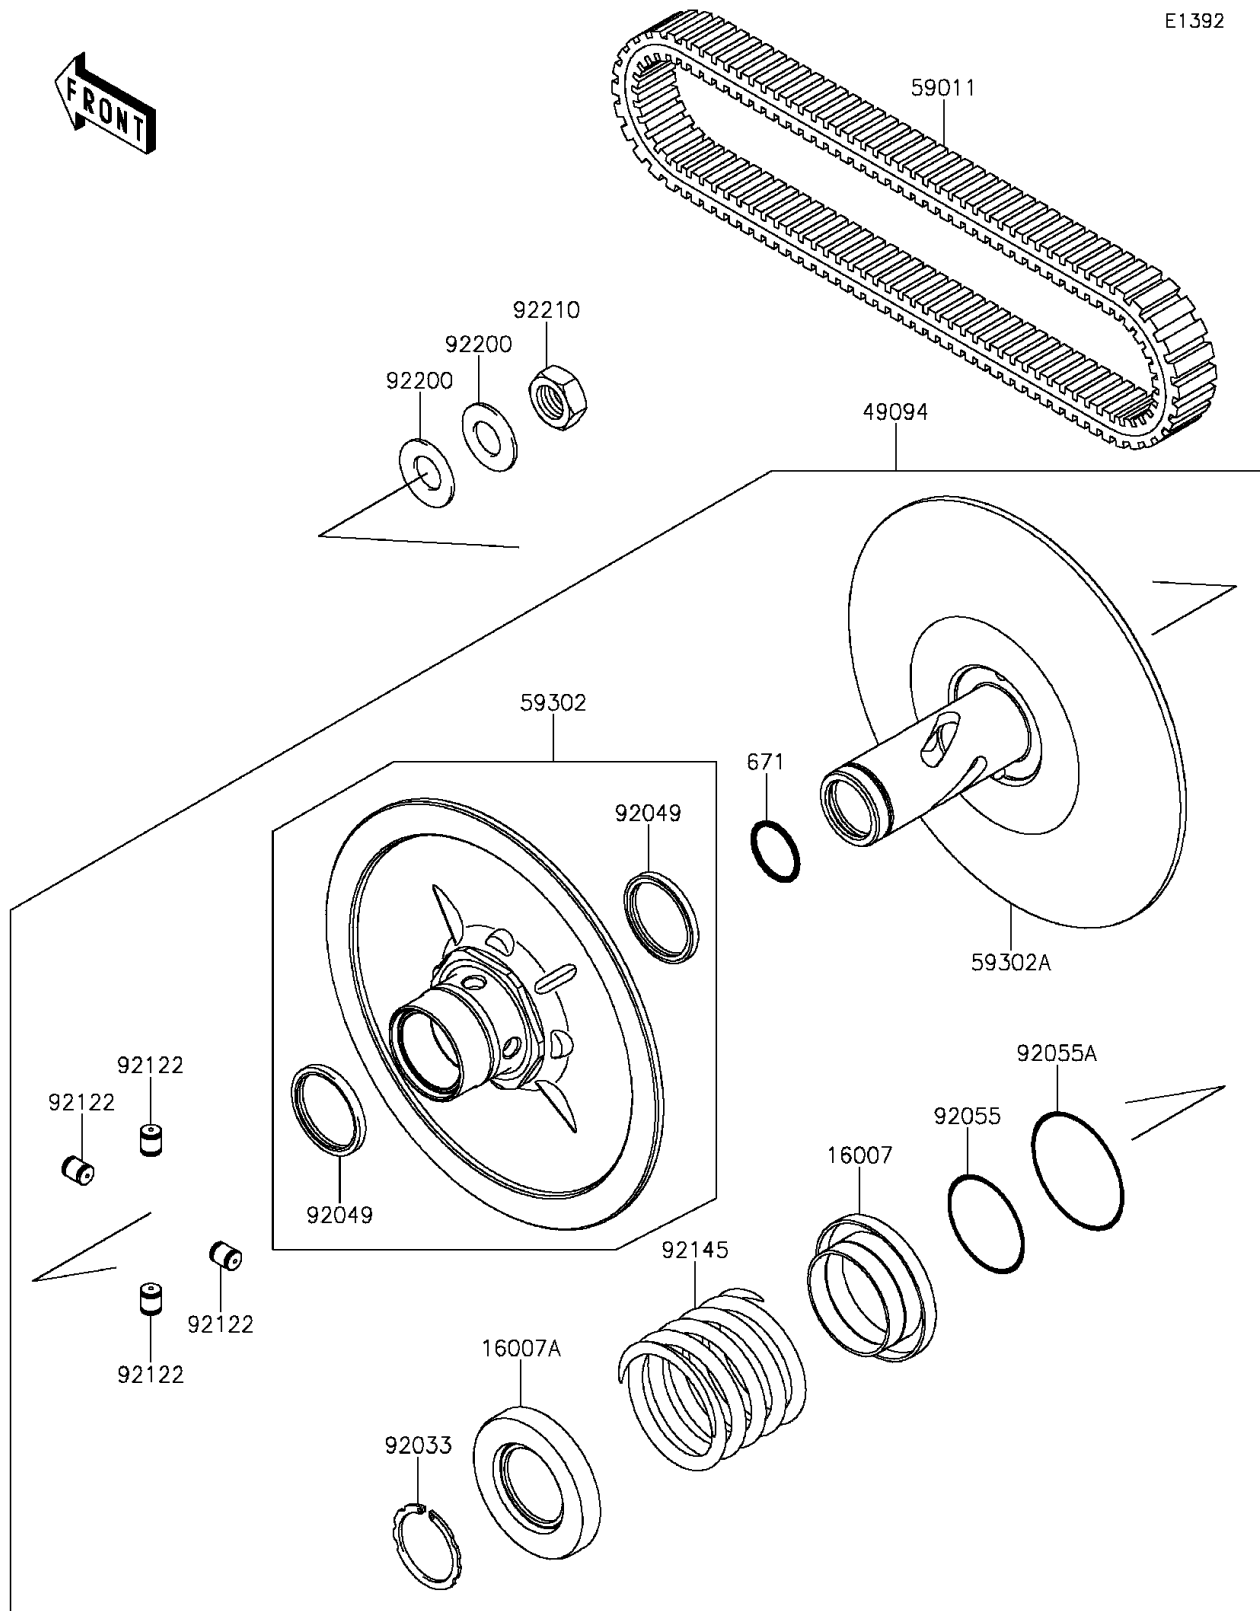

## PARTS DIAGRAM

### Driven Converter/Drive Belt

## PARTS LIST

### Driven Converter/Drive Belt

ITEM NAME	PART NUMBER	QUANTITY
SEAT-SPRING,MOVABLE (Ref # 16007)	16007-0049	1
SEAT-SPRING,FIXED (Ref # 16007A)	16007-0050	1
CONVERTER-ASSY-DRIVEN (Ref # 49094)	49094-0086	1
BELT,CVT (Ref # 59011)	59011-0040	1
SHEAVE-COMP,MOVABLE (Ref # 59302)	59302-0042	1
SHEAVE-COMP,FIXED (Ref # 59302A)	59302-0043	1
RING-SNAP (Ref # 92033)	92033-1317	1
SEAL-OIL (Ref # 92049)	92049-1528	2
RING-O,46.4X3.1 (Ref # 92055)	92055-0752	1
RING-O,59.5X2.4 (Ref # 92055A)	92055-0753	1
ROLLER (Ref # 92122)	92122-0043	4
SPRING (Ref # 92145)	92145-0959	1
WASHER (Ref # 92200)	92200-1505	2
NUT,18MM (Ref # 92210)	92210-0821	1
O RING (Ref # 671)	671D2530	1