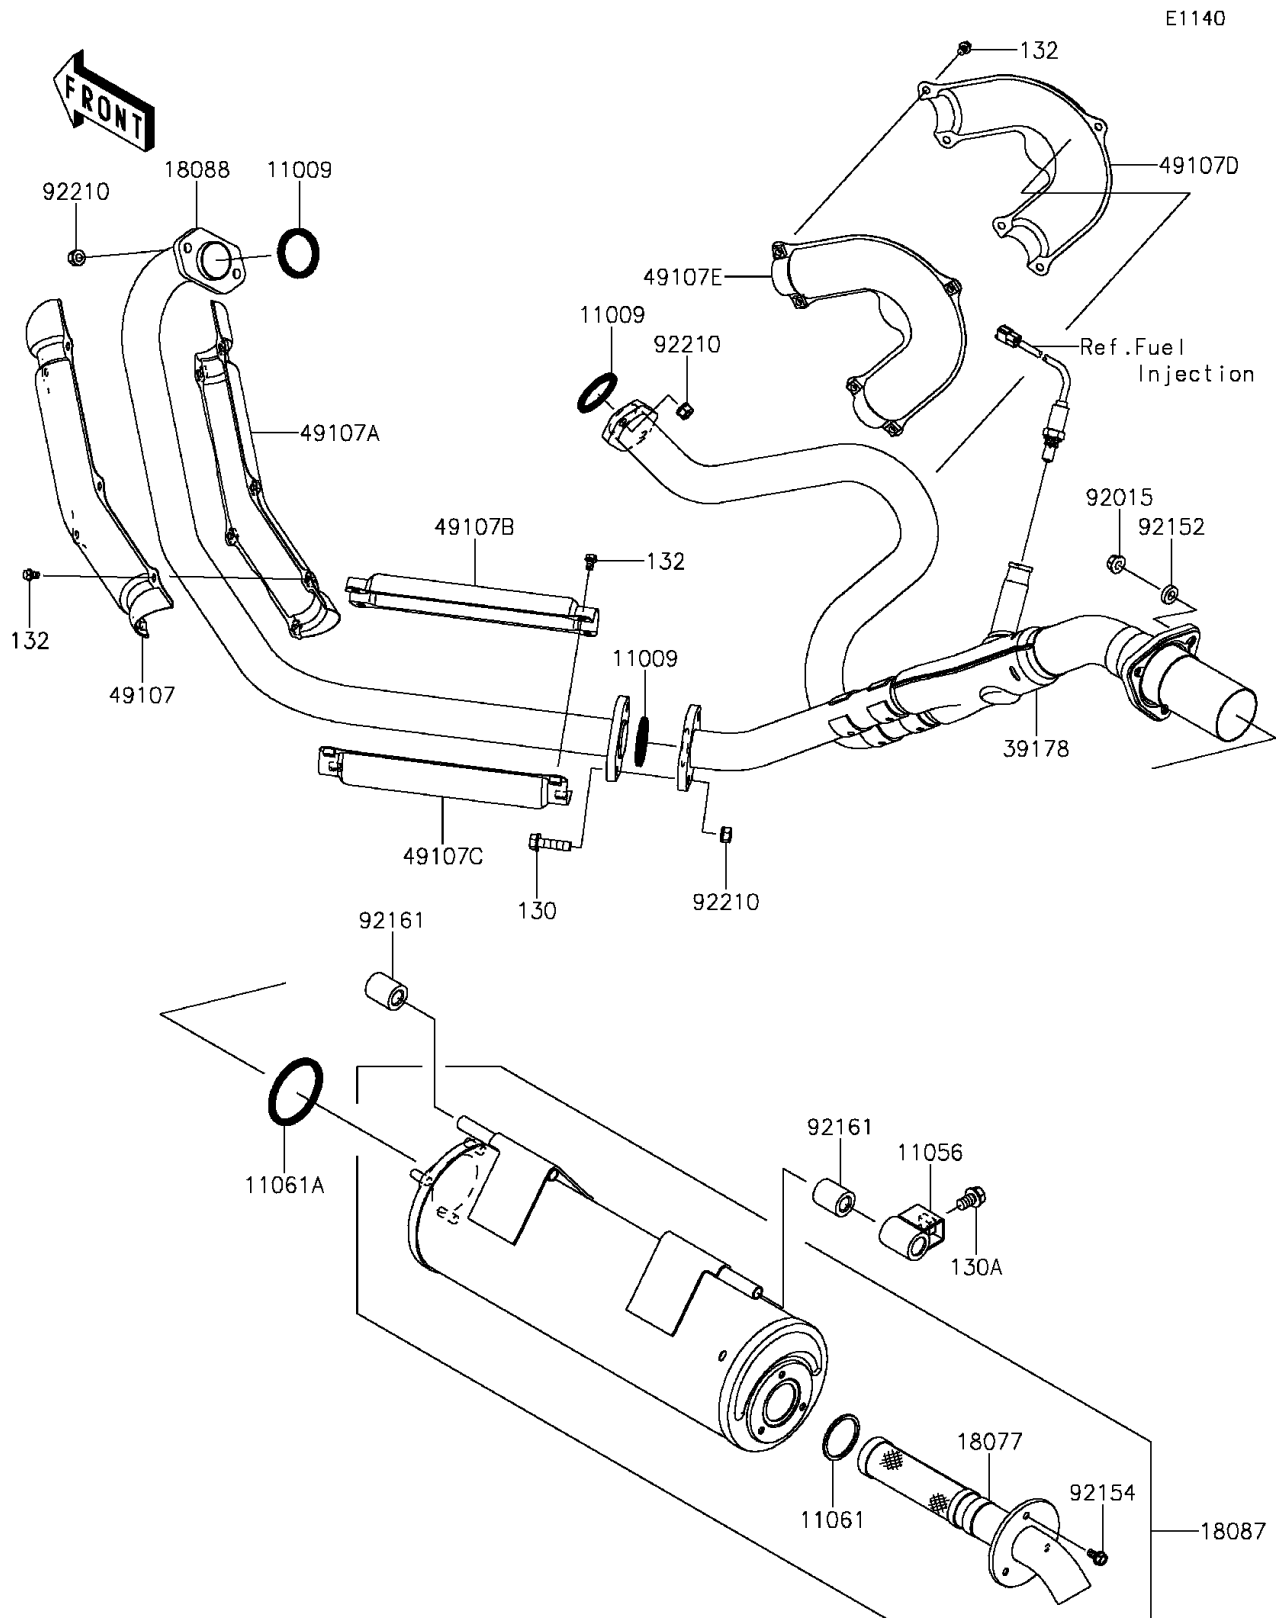

2015 TERYX® LE

PARTS DIAGRAM

Muffler(s)

2015 TERYX® LE

PARTS LIST

Muffler(s)

ITEM NAME	PART NUMBER	QUANTITY
GASKET,EXHAUST PIPE (Ref # 11009)	11009-1992	3
BRACKET (Ref # 11056)	11056-0727	1
GASKET,38.9X46.4X3.0 (Ref # 11061)	11061-0082	1
GASKET,PIPE-MUFFLER (Ref # 11061A)	11061-0811	1
ARRESTER-SPARK (Ref # 18077)	18077-0702	1
MUFFLER (Ref # 18087)	18087-0304	1
PIPE-EXHAUST (Ref # 18088)	18088-0837	1
MANIFOLD-COMP-EXHAUST (Ref # 39178)	39178-0190	1
COVER-EXHAUST PIPE,FR,LH (Ref # 49107)	49107-0753	1
COVER-EXHAUST PIPE,FR,RH (Ref # 49107A)	49107-0754	1
COVER-EXHAUST PIPE,RR,UPP (Ref # 49107B)	49107-0755	1
COVER-EXHAUST PIPE,RR,LWR (Ref # 49107C)	49107-0756	1
COVER-EXHAUST MANIFOLD,RH (Ref # 49107D)	49107-0757	1
COVER-EXHAUST MANIFOLD,LH (Ref # 49107E)	49107-0758	1
NUT,8MM (Ref # 92015)	92015-1402	3
COLLAR,8.2X17X4.5 (Ref # 92152)	92152-1609	3
BOLT,FLANGED,6X12 (Ref # 92154)	92154-0852	3
DAMPER (Ref # 92161)	92161-0961	2
NUT,8MM (Ref # 92210)	92210-1242	6
BOLT-FLANGED,8X30 (Ref # 130)	130BD0830	2
BOLT-FLANGED,10X16 (Ref # 130A)	130CA1016	1
BOLT-FLANGED-SMALL,6X8 (Ref # 132)	132BD0608	15