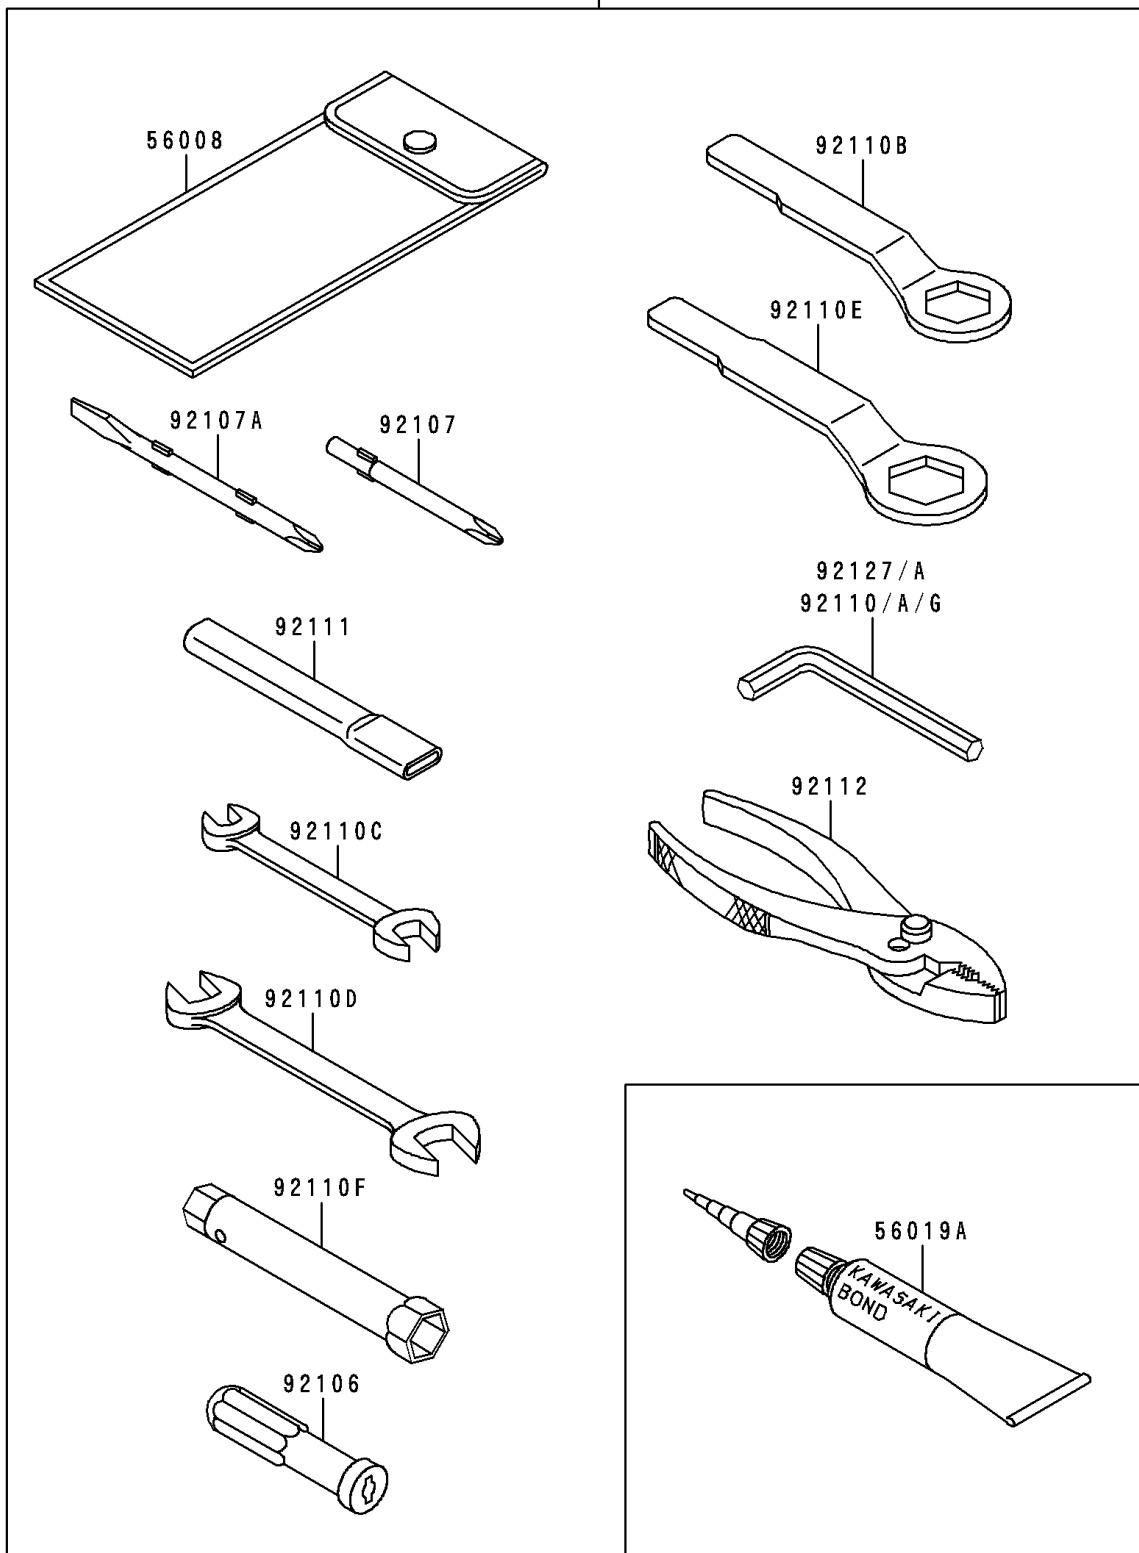

1996 Ninja[®] ZX[™]-9R

PARTS DIAGRAM

Owner's Tools

Kawasaki

Let the Good Times Roll[®]

56007

F2810

1996 Ninja[®] ZX[™]-9R

PARTS LIST

Owner's Tools

ITEM NAME

PART NUMBER

QUANTITY
