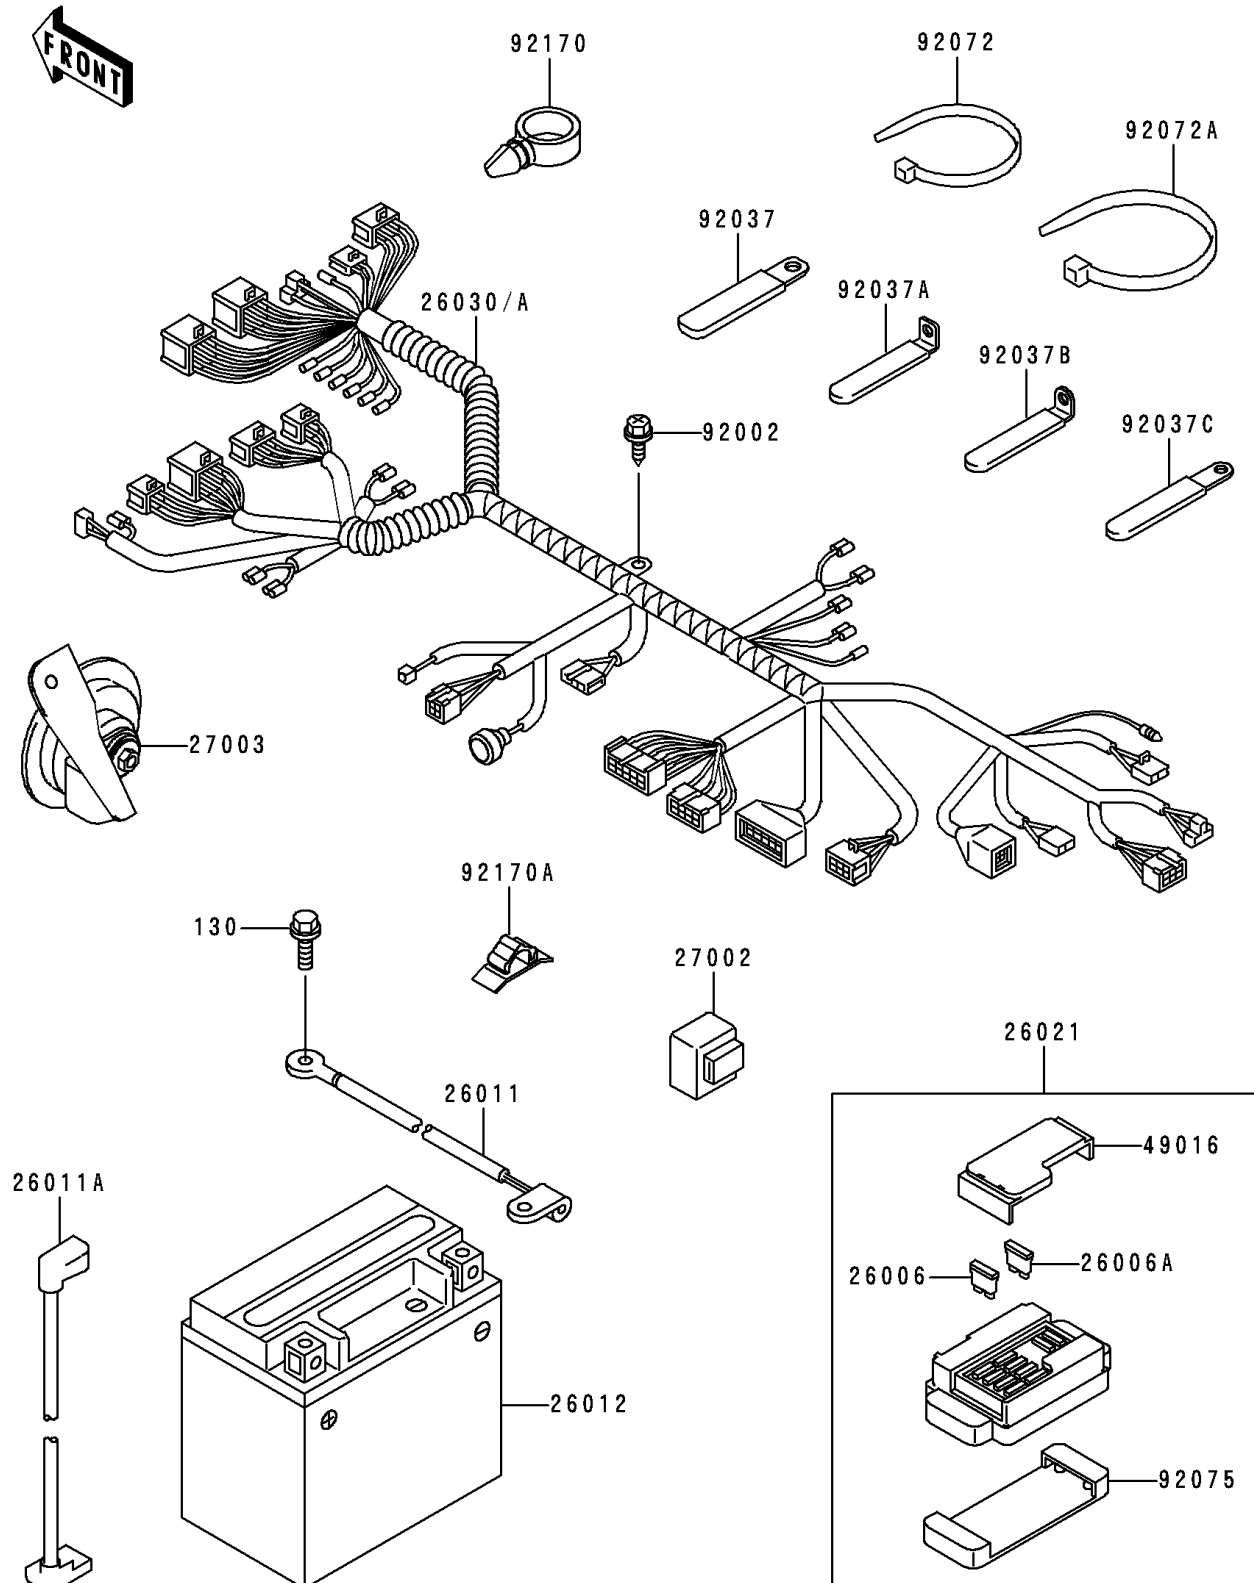

1996 Ninja® ZX™-9R

PARTS DIAGRAM

Chassis Electrical Equipment

F2760

1996 Ninja[®] ZX[™]-9R

PARTS LIST

Chassis Electrical Equipment

ITEM NAME

PART NUMBER

QUANTITY
