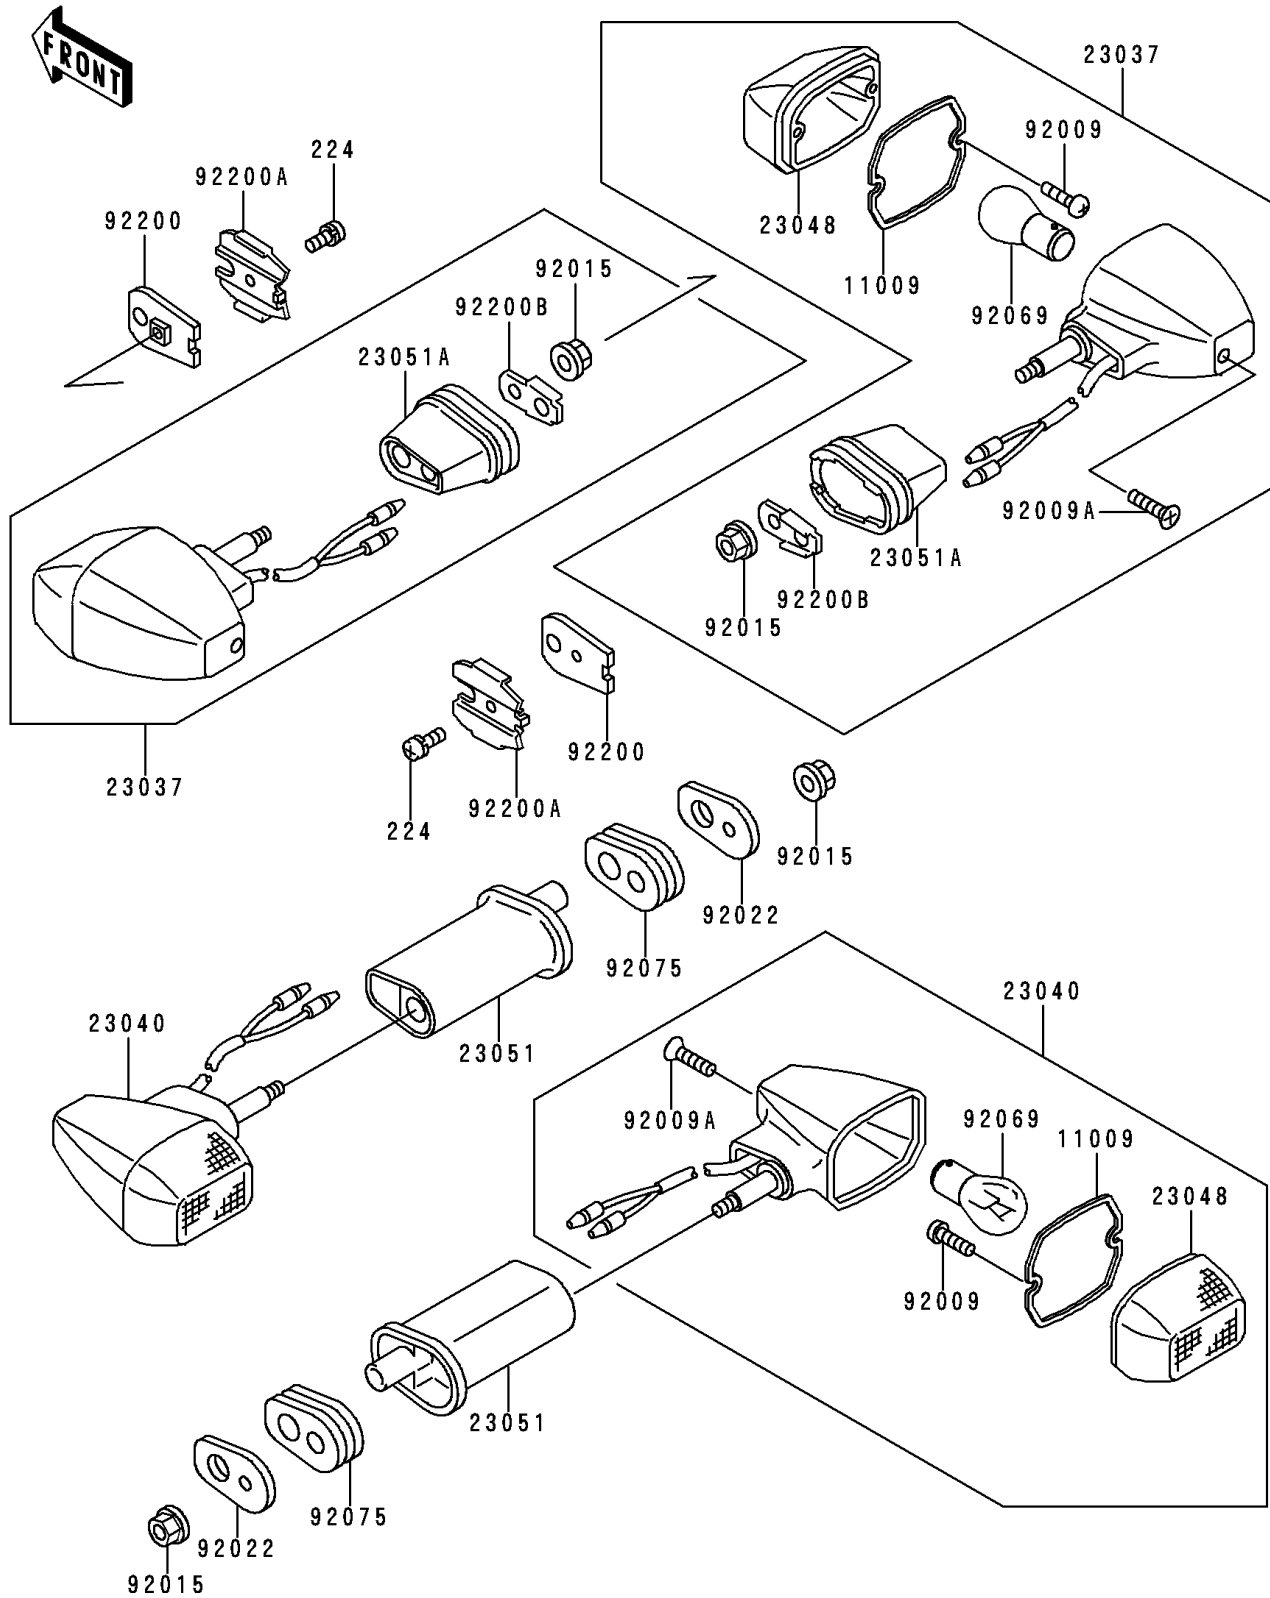

1996 Ninja® ZX™-9R

PARTS DIAGRAM

Turn Signals

F2730

1996 Ninja[®] ZX[™]-9R

PARTS LIST

Turn Signals

ITEM NAME

PART NUMBER

QUANTITY
