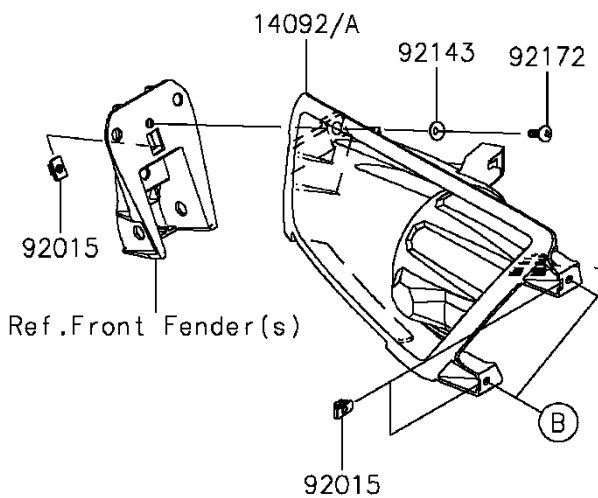

2014 TERYX® LE

PARTS DIAGRAM

Headlight(s)

F2710

LH	(14092)
RH	(14092A)

2014 TERYX® LE

PARTS LIST

Headlight(s)

ITEM NAME	PART NUMBER	QUANTITY
COVER,HEAD LAMP,FR,LH (Ref # 14092)	14092-0054	1
COVER,HEAD LAMP,FR,RH (Ref # 14092A)	14092-0055	1
COVER,HEAD LAMP,RR,LH (Ref # 14092B)	14092-0056	1
COVER,HEAD LAMP,RR,RH (Ref # 14092C)	14092-0057	1
LAMP-HEAD,LED (Ref # 23004)	23004-0341	2
NUT,4MM,FOCUS ADJUST (Ref # 23020)	23020-018	2
NUT,5MM (Ref # 92015)	92015-1627	6
NUT,RUBBER,6MM (Ref # 92015A)	92015-1692	2
WASHER,6.5X20X1.6 (Ref # 92022)	92022-125	4
WASHER,5.2X16X1.2 (Ref # 92022A)	92022-263	4
COLLAR,6.8X10X12 (Ref # 92027)	92027-162	4
DAMPER (Ref # 92075)	92075-1690	4
SPRING,FOCUS ADJUST (Ref # 92081)	92081-1896	2
COLLAR (Ref # 92143)	92143-1087	2
COLLAR,5.3X10.7X3 (Ref # 92152)	92152-1703	4
SCREW,5X16 (Ref # 92172)	92172-0322	6
SCREW,5X12 (Ref # 92172A)	92172-3714	2
CLAMP (Ref # 92173)	92173-0104	4
NUT (Ref # 92210)	92210-1125	4
BOLT-FLANGED-SMALL,6X25 (Ref # 132)	132BA0625	4
SCREW-PAN-WP-CROS,4X45 (Ref # 224)	224AA0445	2