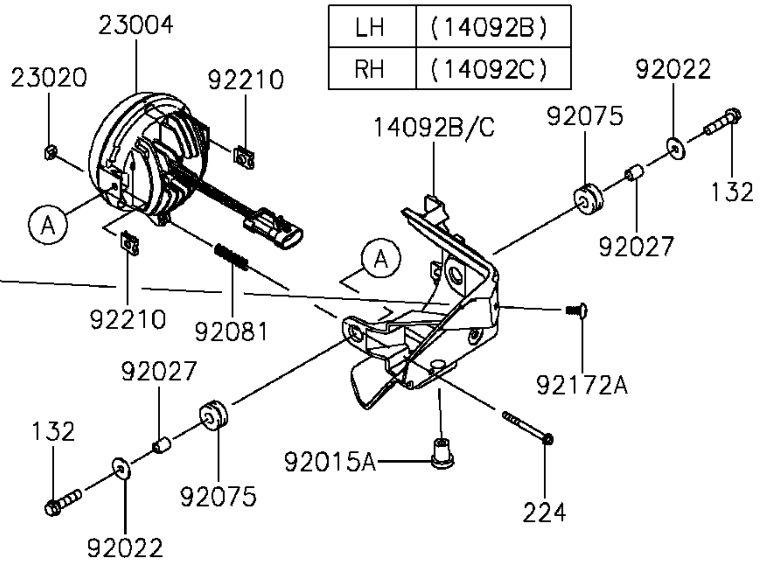

2014 TERYX® LE

PARTS DIAGRAM

Headlight(s)

F2710

LH	(14092)
RH	(14092A)

2014 TERYX® LE

PARTS LIST

Headlight(s)

ITEM NAME	PART NUMBER	QUANTITY
COVER,HEAD LAMP,FR,LH (Ref # 14092)	14092-0054	1
COVER,HEAD LAMP,FR,RH (Ref # 14092A)	14092-0055	1
COVER,HEAD LAMP,RR,LH (Ref # 14092B)	14092-0056	1
COVER,HEAD LAMP,RR,RH (Ref # 14092C)	14092-0057	1
LAMP-HEAD,LED (Ref # 23004)	23004-0341	2
NUT,4MM,FOCUS ADJUST (Ref # 23020)	23020-018	2
NUT,5MM (Ref # 92015)	92015-1627	6
NUT,RUBBER,6MM (Ref # 92015A)	92015-1692	2
WASHER,6.5X20X1.6 (Ref # 92022)	92022-125	4
WASHER,5.2X16X1.2 (Ref # 92022A)	92022-263	4
COLLAR,6.8X10X12 (Ref # 92027)	92027-162	4
DAMPER (Ref # 92075)	92075-1690	4
SPRING,FOCUS ADJUST (Ref # 92081)	92081-1896	2
COLLAR (Ref # 92143)	92143-1087	2
COLLAR,5.3X10.7X3 (Ref # 92152)	92152-1703	4
SCREW,5X16 (Ref # 92172)	92172-0322	6
SCREW,5X12 (Ref # 92172A)	92172-3714	2
CLAMP (Ref # 92173)	92173-0104	4
NUT (Ref # 92210)	92210-1125	4
BOLT-FLANGED-SMALL,6X25 (Ref # 132)	132BA0625	4
SCREW-PAN-WP-CROS,4X45 (Ref # 224)	224AA0445	2