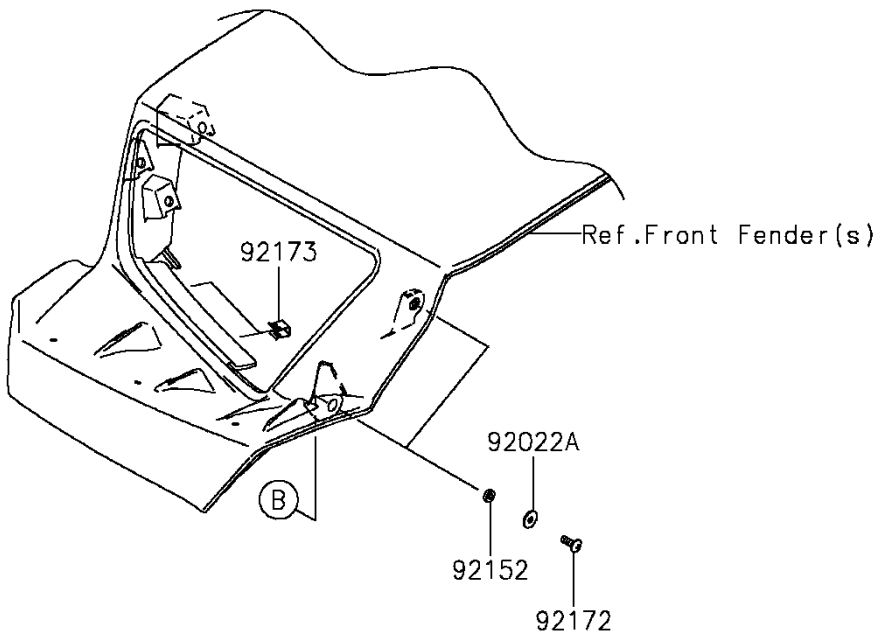

2014 TERYX® LE

PARTS DIAGRAM

Headlight(s)

F2710

LH	(14092)
RH	(14092A)

2014 TERYX® LE

PARTS LIST

Headlight(s)

ITEM NAME	PART NUMBER	QUANTITY
COVER,HEAD LAMP,FR,LH (Ref # 14092)	14092-0054	1
COVER,HEAD LAMP,FR,RH (Ref # 14092A)	14092-0055	1
COVER,HEAD LAMP,RR,LH (Ref # 14092B)	14092-0056	1
COVER,HEAD LAMP,RR,RH (Ref # 14092C)	14092-0057	1
LAMP-HEAD,LED (Ref # 23004)	23004-0341	2
NUT,4MM,FOCUS ADJUST (Ref # 23020)	23020-018	2
NUT,5MM (Ref # 92015)	92015-1627	6
NUT,RUBBER,6MM (Ref # 92015A)	92015-1692	2
WASHER,6.5X20X1.6 (Ref # 92022)	92022-125	4
WASHER,5.2X16X1.2 (Ref # 92022A)	92022-263	4
COLLAR,6.8X10X12 (Ref # 92027)	92027-162	4
DAMPER (Ref # 92075)	92075-1690	4
SPRING,FOCUS ADJUST (Ref # 92081)	92081-1896	2
COLLAR (Ref # 92143)	92143-1087	2
COLLAR,5.3X10.7X3 (Ref # 92152)	92152-1703	4
SCREW,5X16 (Ref # 92172)	92172-0322	6
SCREW,5X12 (Ref # 92172A)	92172-3714	2
CLAMP (Ref # 92173)	92173-0104	4
NUT (Ref # 92210)	92210-1125	4
BOLT-FLANGED-SMALL,6X25 (Ref # 132)	132BA0625	4
SCREW-PAN-WP-CROS,4X45 (Ref # 224)	224AA0445	2