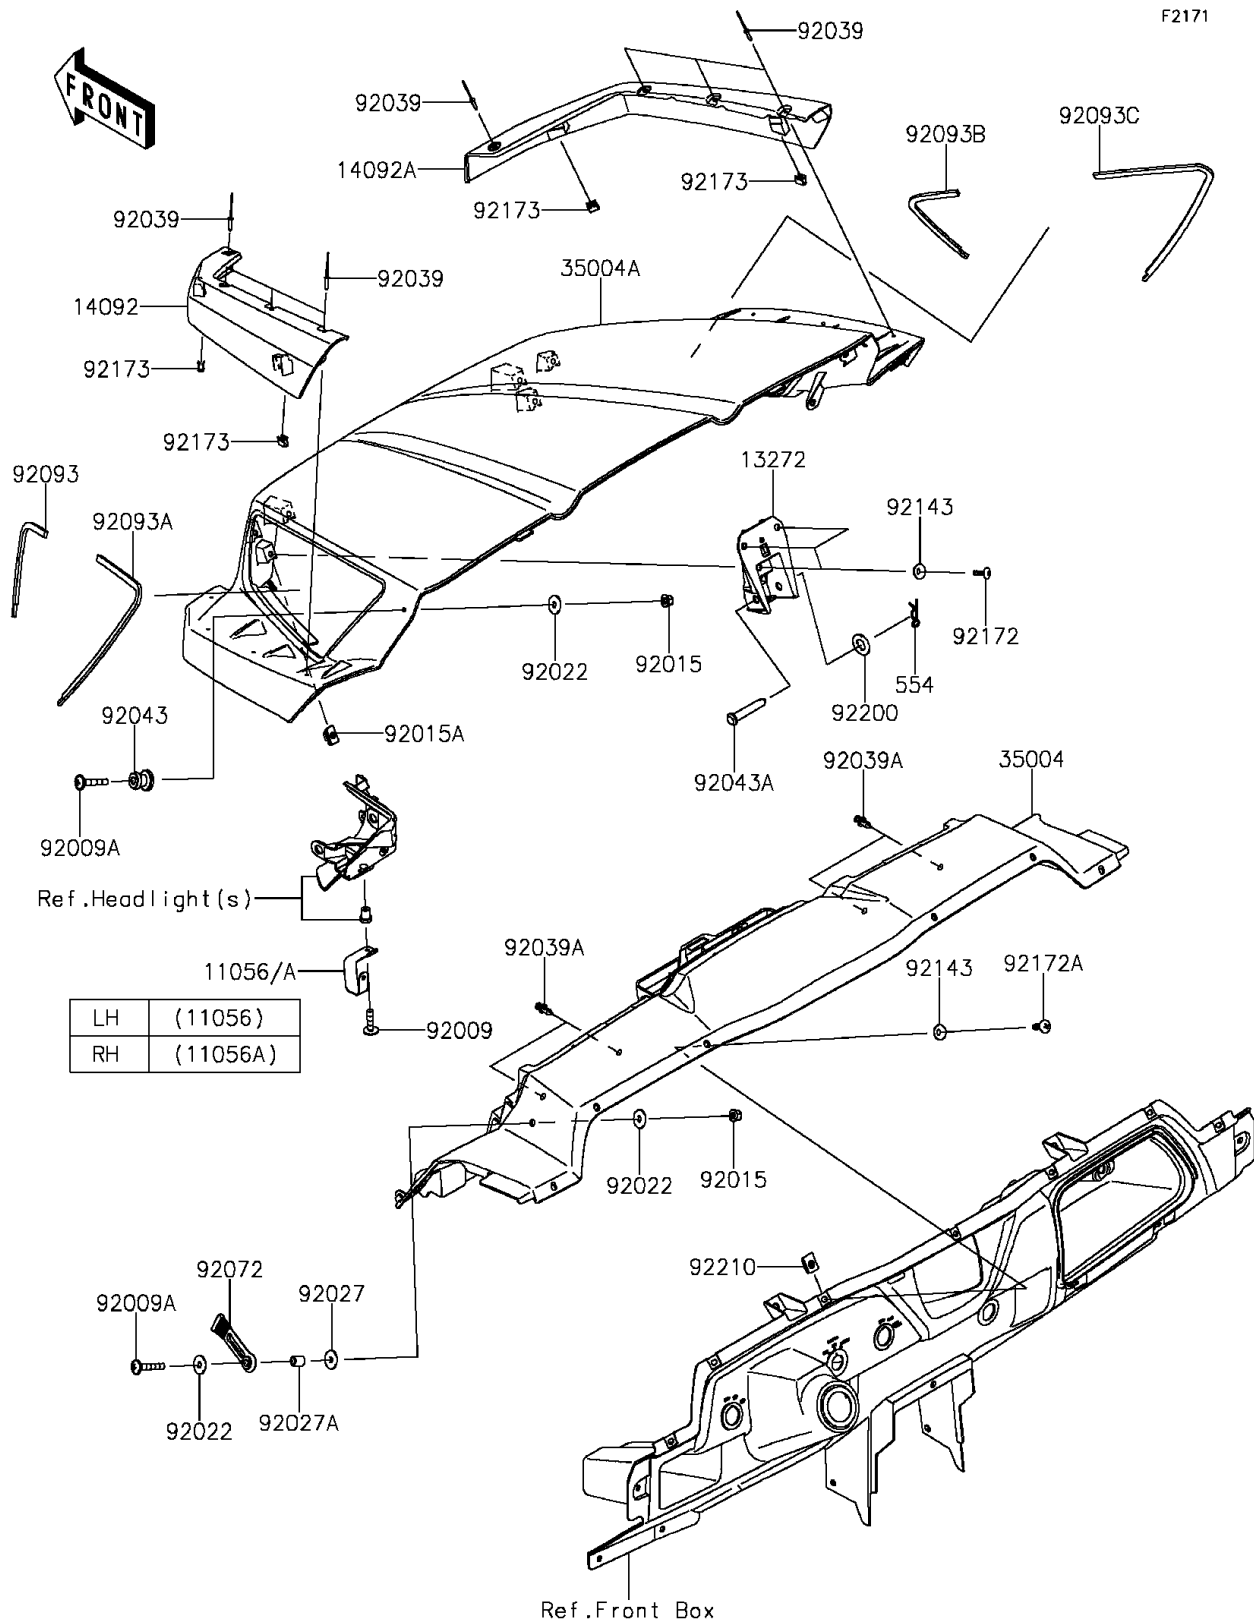

2014 TERYX® LE

PARTS DIAGRAM

Front Fender(s)

LH	(11056)
RH	(11056A)

2014 TERYX® LE

PARTS LIST

Front Fender(s)

ITEM NAME	PART NUMBER	QUANTITY
BRACKET,LH (Ref # 11056)	11056-0129	1
BRACKET,RH (Ref # 11056A)	11056-0130	1
PLATE (Ref # 13272)	13272-0871	2
COVER,OVER FENDER,LH,C.L.GREEN (Ref # 14092)	14092-0802-367	1
COVER,OVER FENDER,RH,C.L.GREEN (Ref # 14092A)	14092-0803-367	1
FENDER-FRONT,RR,C.L.GREEN (Ref # 35004)	35004-0326-367	1
FENDER-FRONT,FR,C.L.GREEN (Ref # 35004A)	35004-0334-367	1
SCREW,6X25 (Ref # 92009)	92009-1465	2
SCREW,6X35 (Ref # 92009A)	92009-1672	4
NUT,LOCK,FLANGED,6MM (Ref # 92015)	92015-1339	4
NUT,5MM (Ref # 92015A)	92015-1627	6
WASHER,6.5X20X1.6 (Ref # 92022)	92022-125	6
COLLAR,L=5.1 (Ref # 92027)	92027-1260	2
COLLAR,6.8X10X12 (Ref # 92027A)	92027-162	2
RIVET,4.9X19.8 (Ref # 92039)	92039-0704	8
RIVET (Ref # 92039A)	92039-1229	4
PIN (Ref # 92043)	92043-0197	2
PIN,12.4X72.4 (Ref # 92043A)	92043-0716	2
BAND (Ref # 92072)	92072-0144	2
SEAL,FR,LH (Ref # 92093)	92093-0168	1
SEAL,RR,LH (Ref # 92093A)	92093-0169	1
SEAL,FR,RH (Ref # 92093B)	92093-0170	1
SEAL,RR,RH (Ref # 92093C)	92093-0171	1
COLLAR (Ref # 92143)	92143-1087	12
SCREW,5X16 (Ref # 92172)	92172-0322	6
SCREW,TAPPING,6X20 (Ref # 92172A)	92172-0488	6
CLAMP (Ref # 92173)	92173-0104	4
WASHER,13X24X2 (Ref # 92200)	92200-0451	2
NUT,LEAF SPRING,6MM (Ref # 92210)	92210-0624	6

2014 TERYX[®] LE

PARTS LIST

Front Fender(s)

ITEM NAME	PART NUMBER	QUANTITY
PIN-SNAP,12MM (Ref # 554)	554DA1200	2