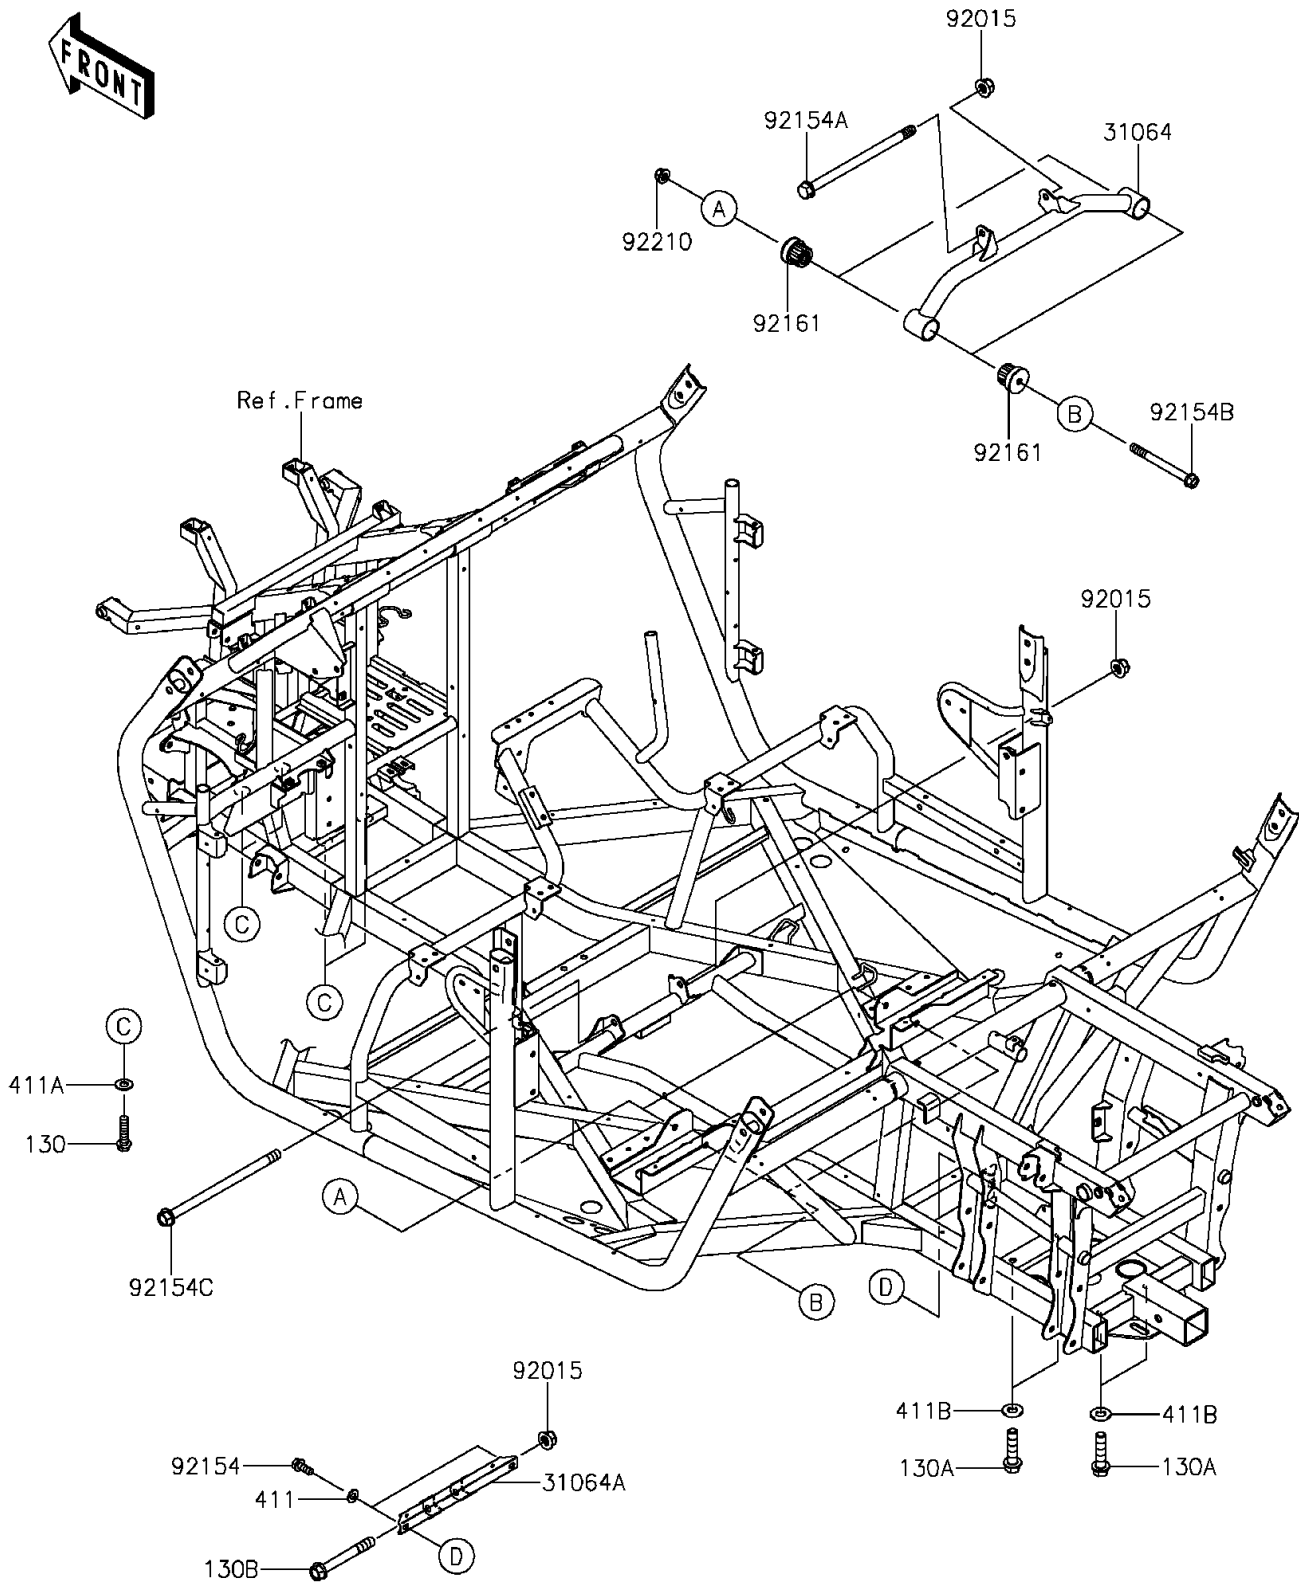

2014 TERYX® LE

PARTS DIAGRAM

Engine Mount

F2122

2014 TERYX[®] LE

PARTS LIST

Engine Mount

Kawasaki

Let the Good Times Roll[®]

ITEM NAME

PART NUMBER

QUANTITY
