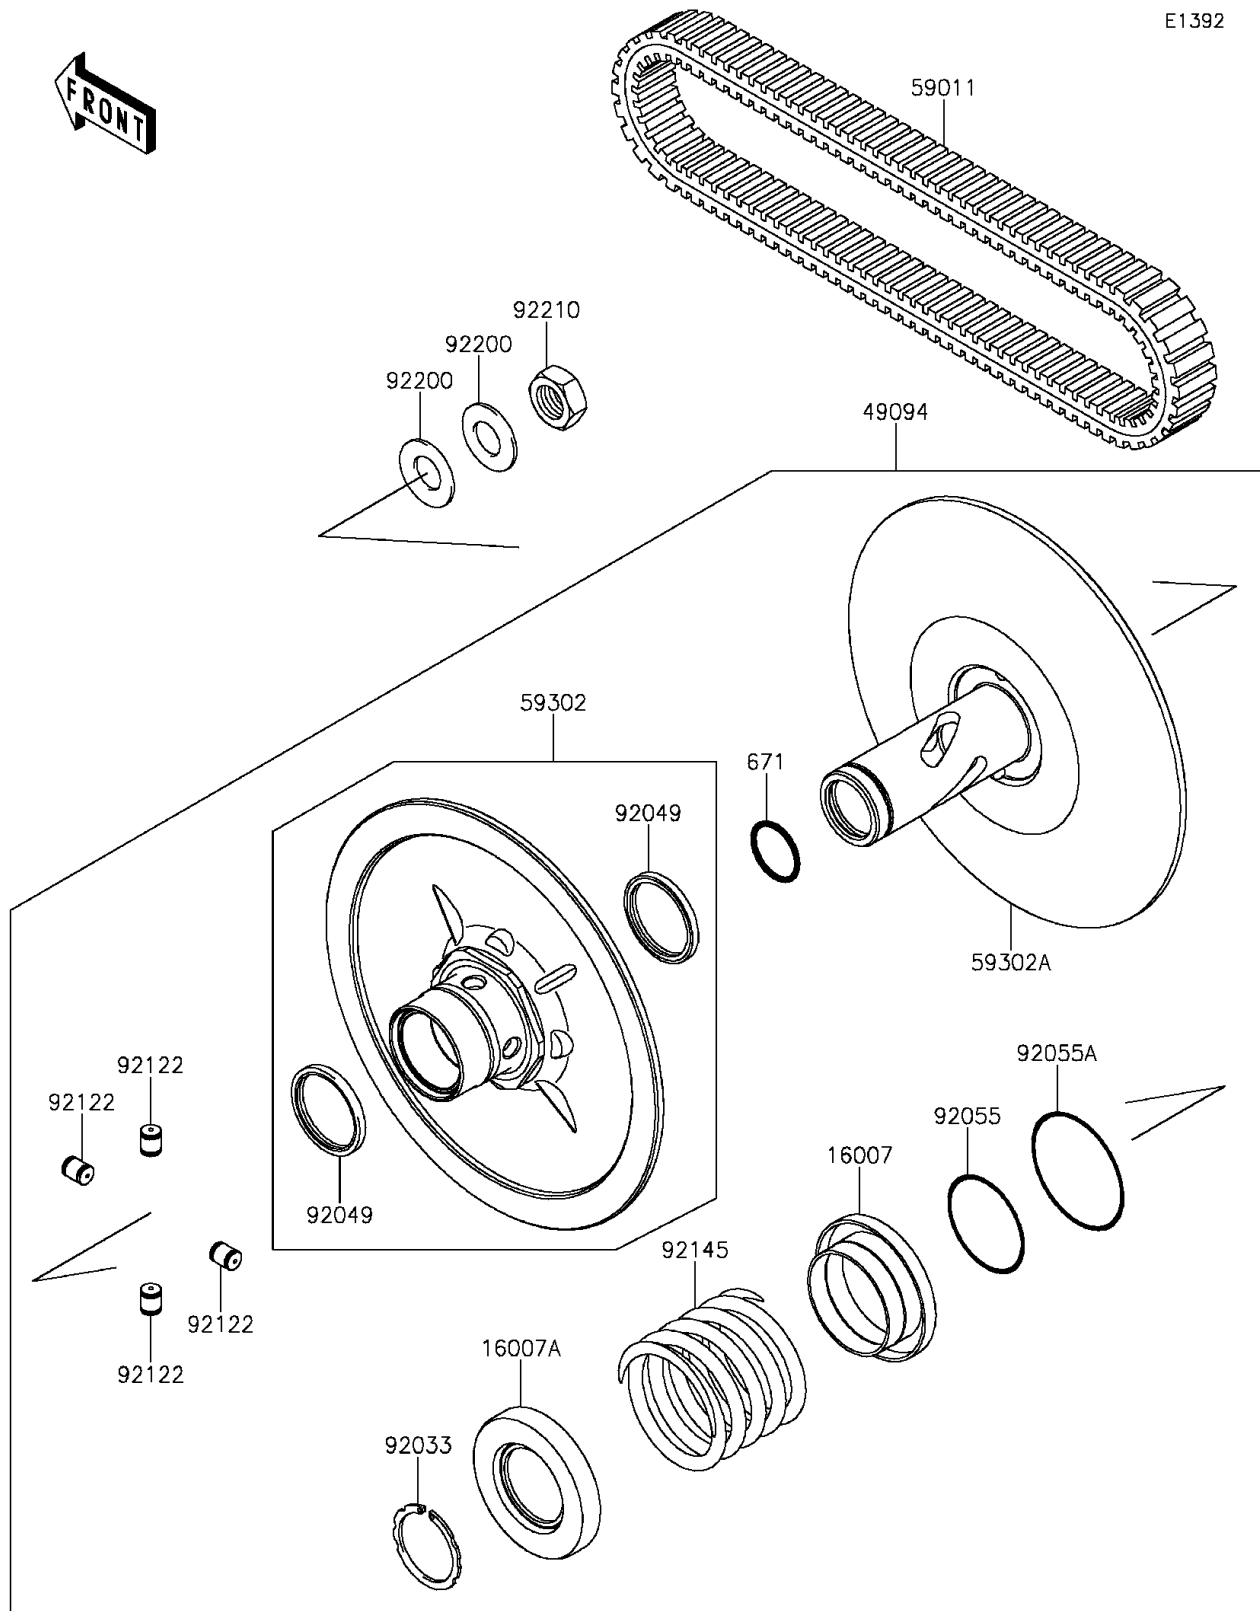

2014 TERYX® LE

PARTS DIAGRAM

Driven Converter/Drive Belt

2014 TERYX® LE

PARTS LIST

Driven Converter/Drive Belt

ITEM NAME	PART NUMBER	QUANTITY
SEAT-SPRING,MOVABLE (Ref # 16007)	16007-0049	1
SEAT-SPRING,FIXED (Ref # 16007A)	16007-0050	1
CONVERTER-ASSY-DRIVEN (Ref # 49094)	49094-0086	1
BELT,CVT (Ref # 59011)	59011-0040	1
SHEAVE-COMP,MOVABLE (Ref # 59302)	59302-0042	1
SHEAVE-COMP,FIXED (Ref # 59302A)	59302-0043	1
RING-SNAP (Ref # 92033)	92033-1317	1
SEAL-OIL (Ref # 92049)	92049-1528	2
RING-O,46.4X3.1 (Ref # 92055)	92055-0752	1
RING-O,59.5X2.4 (Ref # 92055A)	92055-0753	1
ROLLER (Ref # 92122)	92122-0043	4
SPRING (Ref # 92145)	92145-0959	1
WASHER (Ref # 92200)	92200-1505	2
NUT,18MM (Ref # 92210)	92210-0821	1
O RING (Ref # 671)	671D2530	1