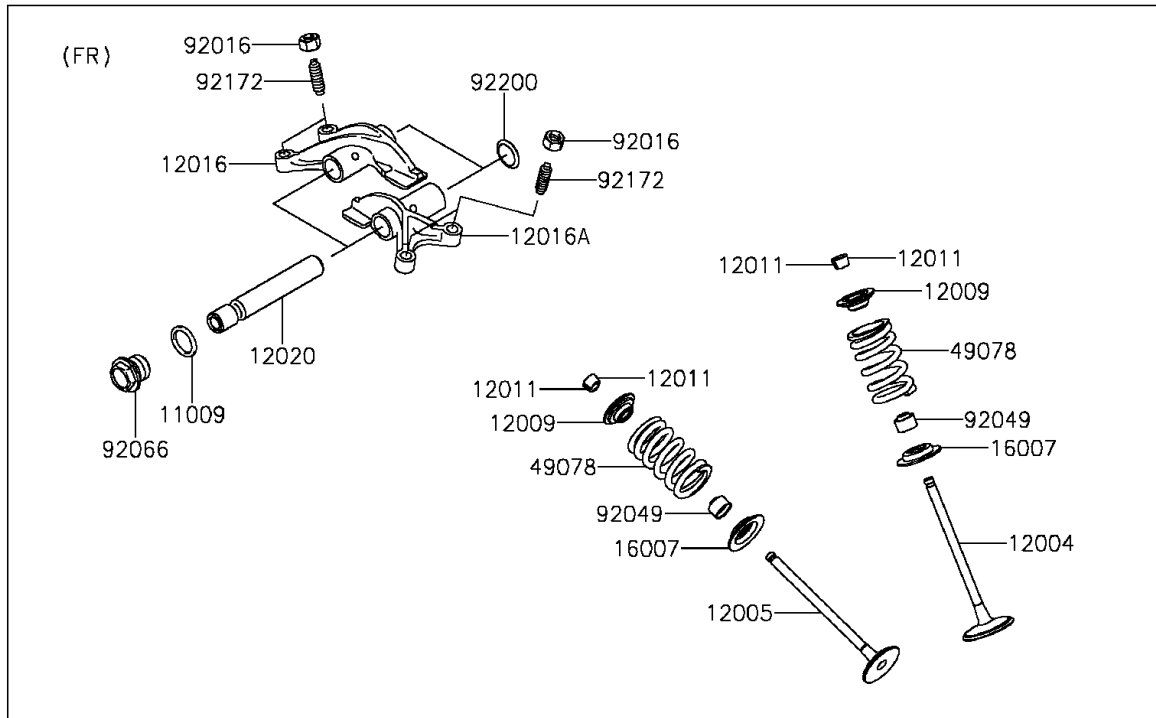

## PARTS DIAGRAM

Valve(s)

E1210

## PARTS LIST

### Valve(s)

ITEM NAME	PART NUMBER	QUANTITY
GASKET,14X18X1.5 (Ref # 11009)	11009-1430	4
VALVE-INTAKE (Ref # 12004)	12004-0048	4
VALVE-EXHAUST (Ref # 12005)	12005-0047	4
RETAINER-VALVE SPRING (Ref # 12009)	12009-1056	8
COLLET (Ref # 12011)	12011-1051	16
ARM-ROCKER,EXHAUST (Ref # 12016)	12016-1128	2
ARM-ROCKER,INTAKE (Ref # 12016A)	12016-1129	2
SHAFT-ROCKER (Ref # 12020)	12020-0004	4
SEAT-SPRING (Ref # 16007)	16007-0703	8
SPRING-ENGINE VALVE (Ref # 49078)	49078-0014	8
NUT,6MM (Ref # 92016)	92016-061	8
SEAL-OIL,VSB58.558 (Ref # 92049)	92049-1218	8
PLUG,DRAIN (Ref # 92066)	92066-2196	4
SCREW,6MM (Ref # 92172)	92172-0737	8
WASHER,13X17X0.3 (Ref # 92200)	92200-0808	4