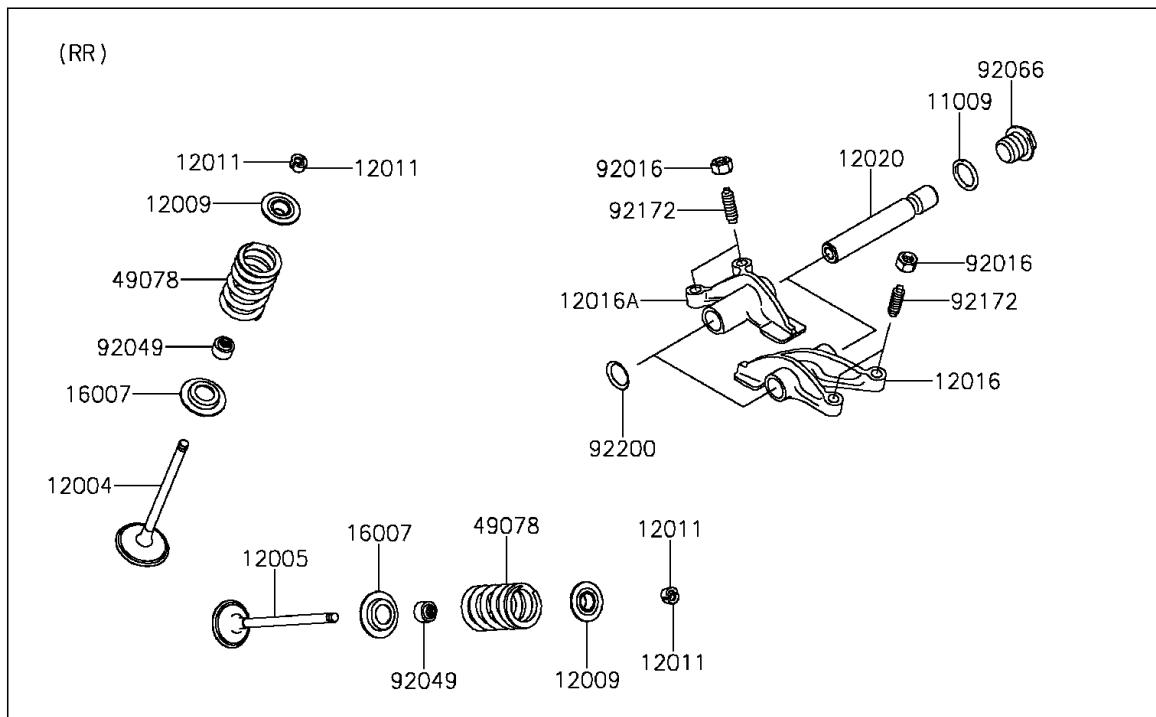

## PARTS DIAGRAM

Valve(s)

E1210

## PARTS LIST

### Valve(s)

ITEM NAME	PART NUMBER	QUANTITY
GASKET,14X18X1.5 (Ref # 11009)	11009-1430	4
VALVE-INTAKE (Ref # 12004)	12004-0048	4
VALVE-EXHAUST (Ref # 12005)	12005-0047	4
RETAINER-VALVE SPRING (Ref # 12009)	12009-1056	8
COLLET (Ref # 12011)	12011-1051	16
ARM-ROCKER,EXHAUST (Ref # 12016)	12016-1128	2
ARM-ROCKER,INTAKE (Ref # 12016A)	12016-1129	2
SHAFT-ROCKER (Ref # 12020)	12020-0004	4
SEAT-SPRING (Ref # 16007)	16007-0703	8
SPRING-ENGINE VALVE (Ref # 49078)	49078-0014	8
NUT,6MM (Ref # 92016)	92016-061	8
SEAL-OIL,VSB58.558 (Ref # 92049)	92049-1218	8
PLUG,DRAIN (Ref # 92066)	92066-2196	4
SCREW,6MM (Ref # 92172)	92172-0737	8
WASHER,13X17X0.3 (Ref # 92200)	92200-0808	4