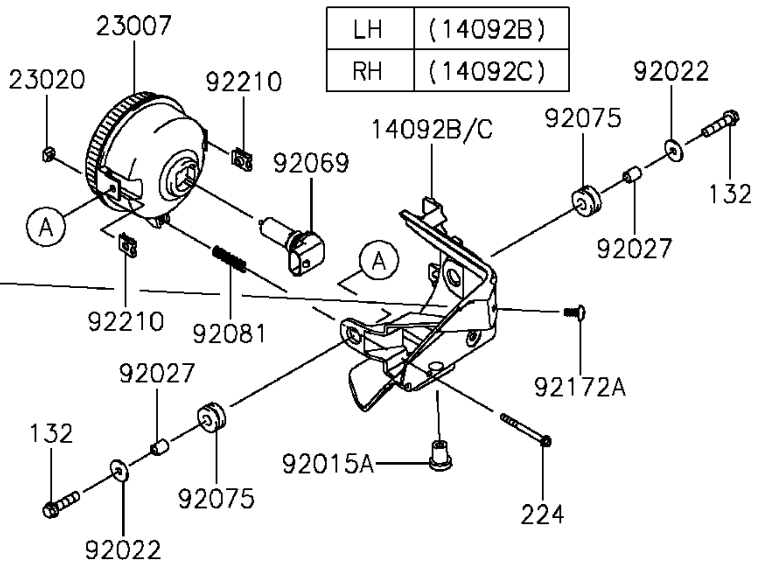

2014 Teryx

PARTS DIAGRAM

Headlight(s)

F2710

LH	(14092)
RH	(14092A)

LH	(14092B)
RH	(14092C)

2014 Teryx

PARTS LIST

Headlight(s)

ITEM NAME

PART NUMBER

QUANTITY
