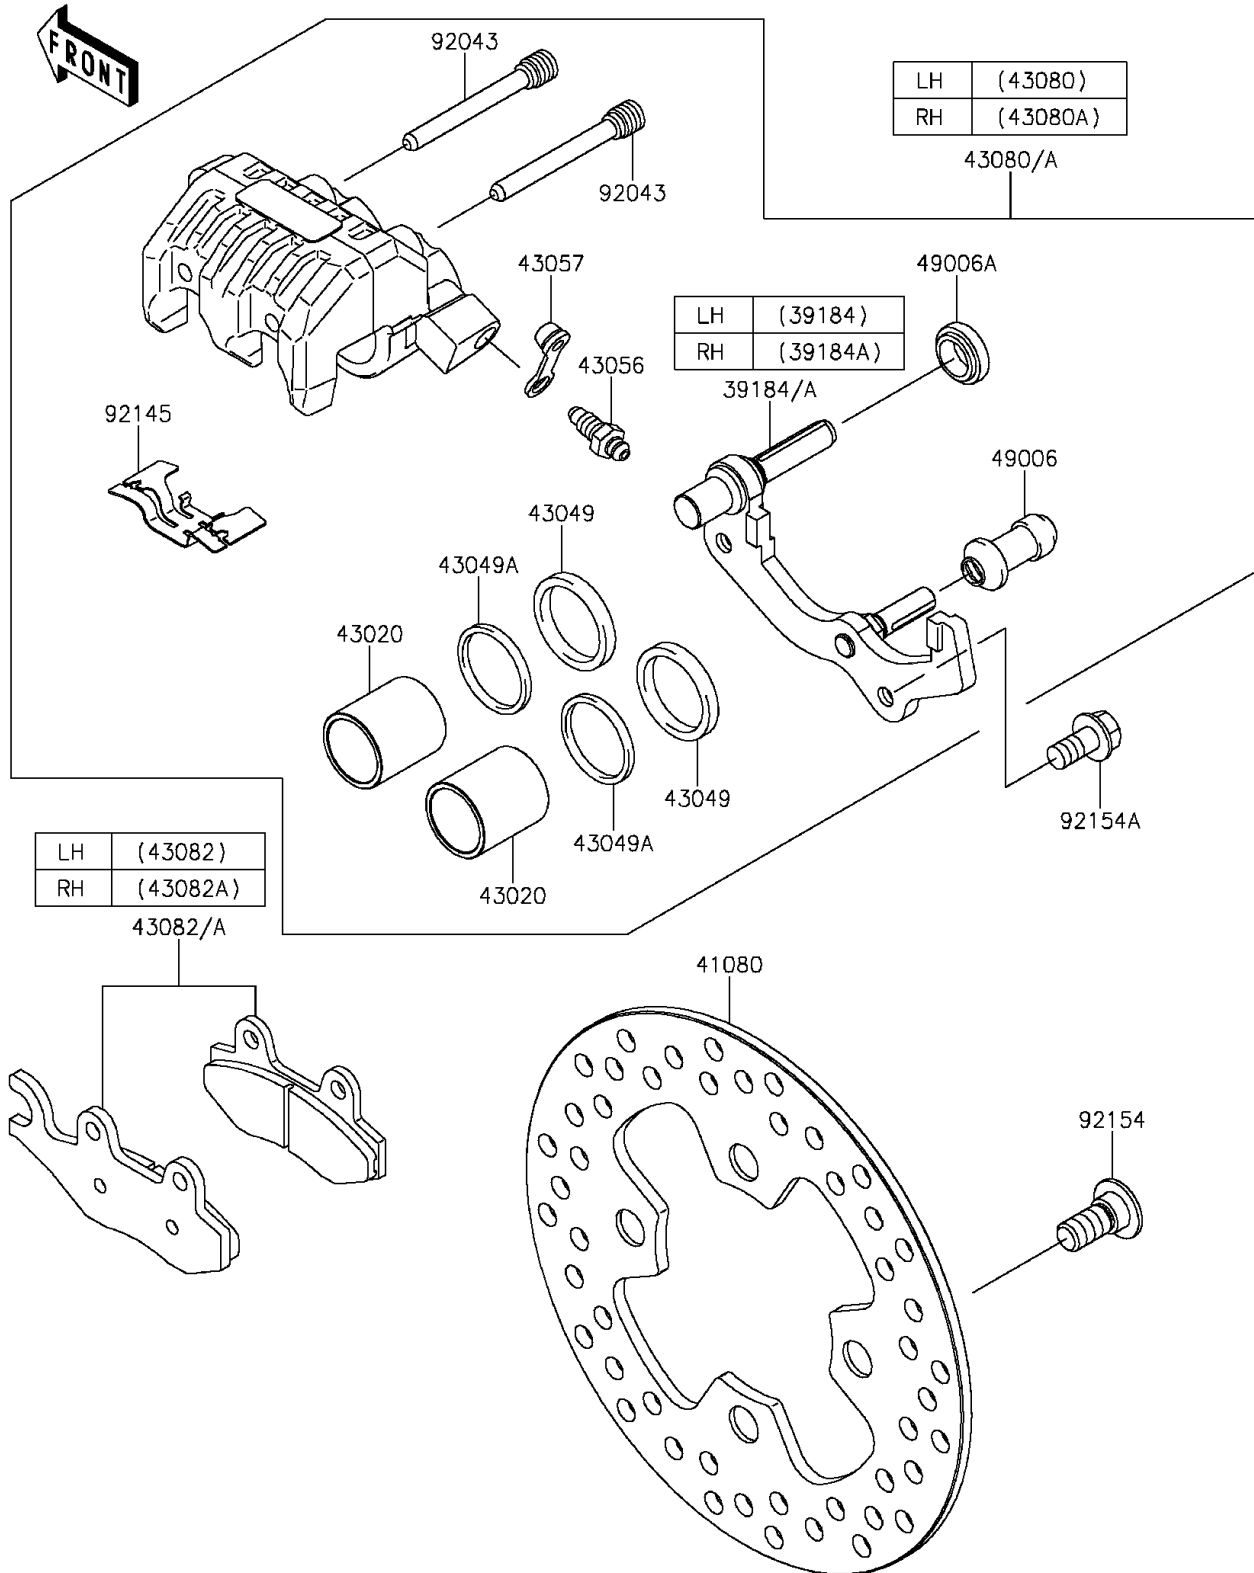

2014 Teryx

PARTS DIAGRAM

Front Brake

F2292

2014 Teryx

PARTS LIST

Front Brake

ITEM NAME

PART NUMBER

QUANTITY
