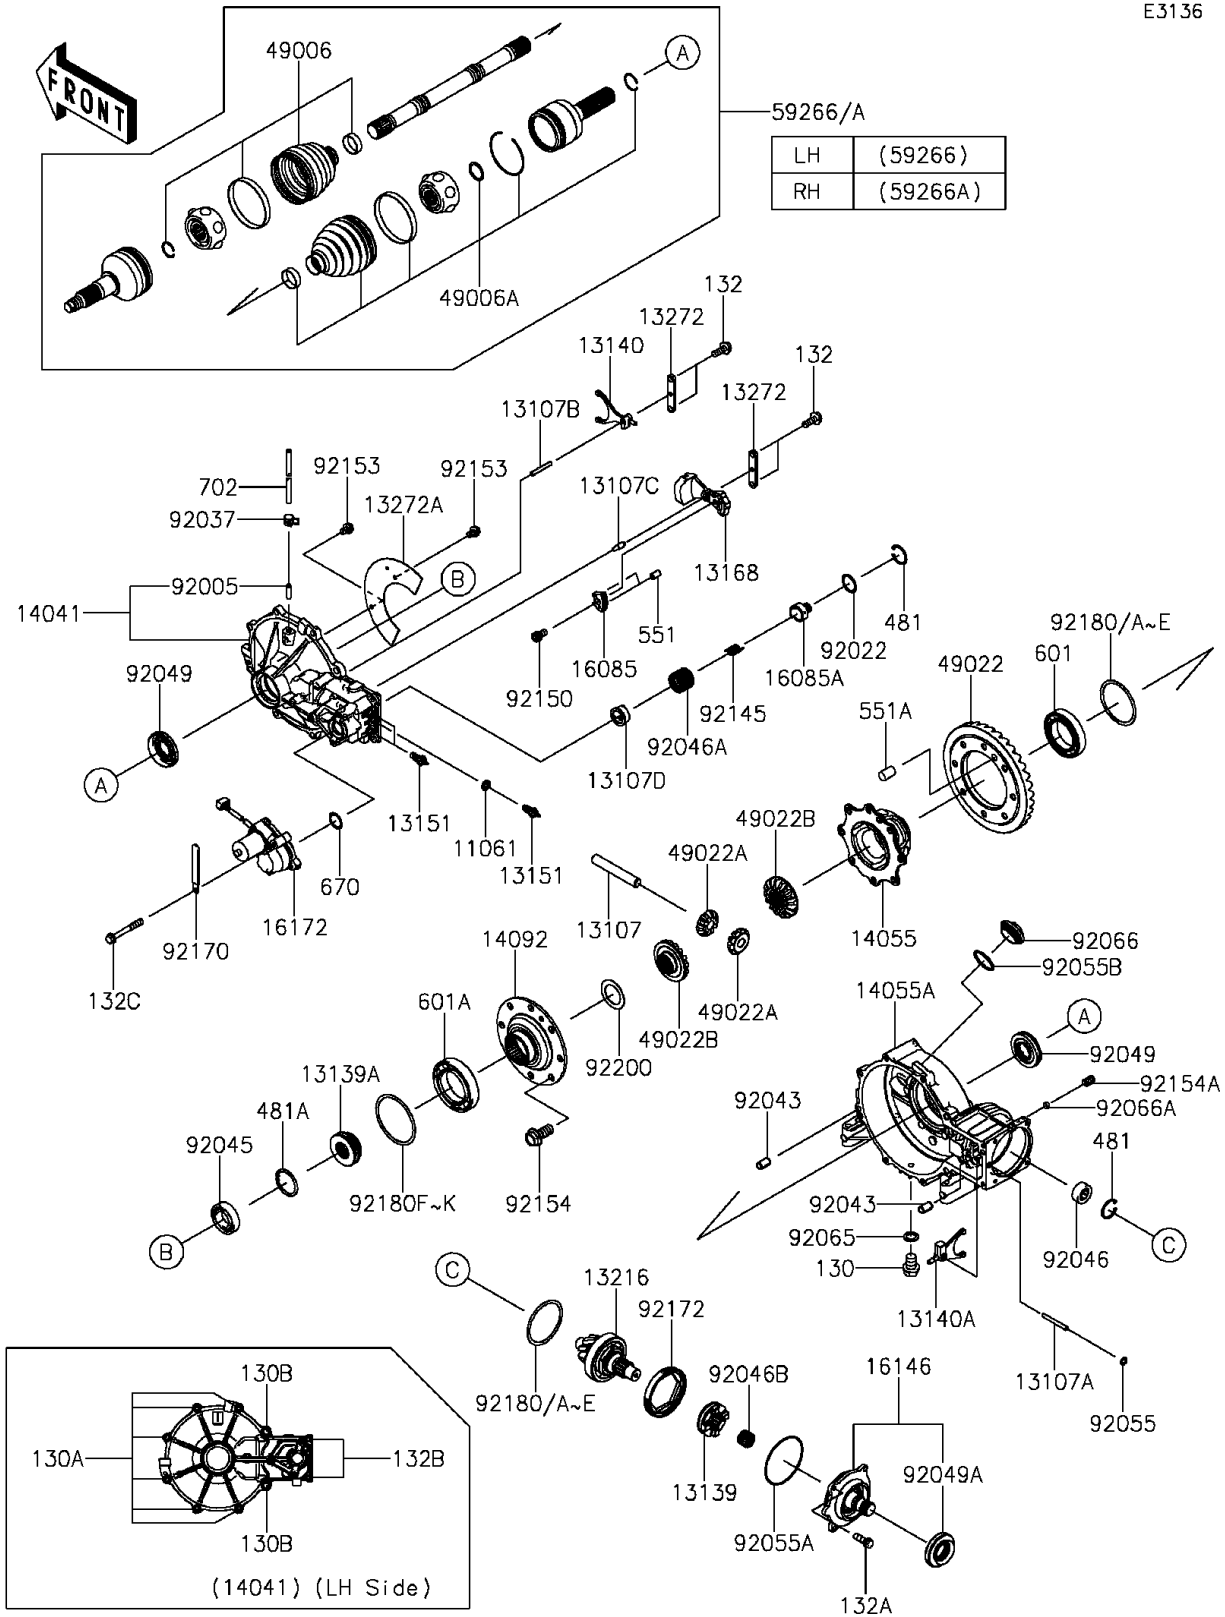

2014 Teryx

PARTS DIAGRAM

Drive Shaft-Front

E3136

2014 Teryx

PARTS LIST

Drive Shaft-Front

ITEM NAME

PART NUMBER

QUANTITY
