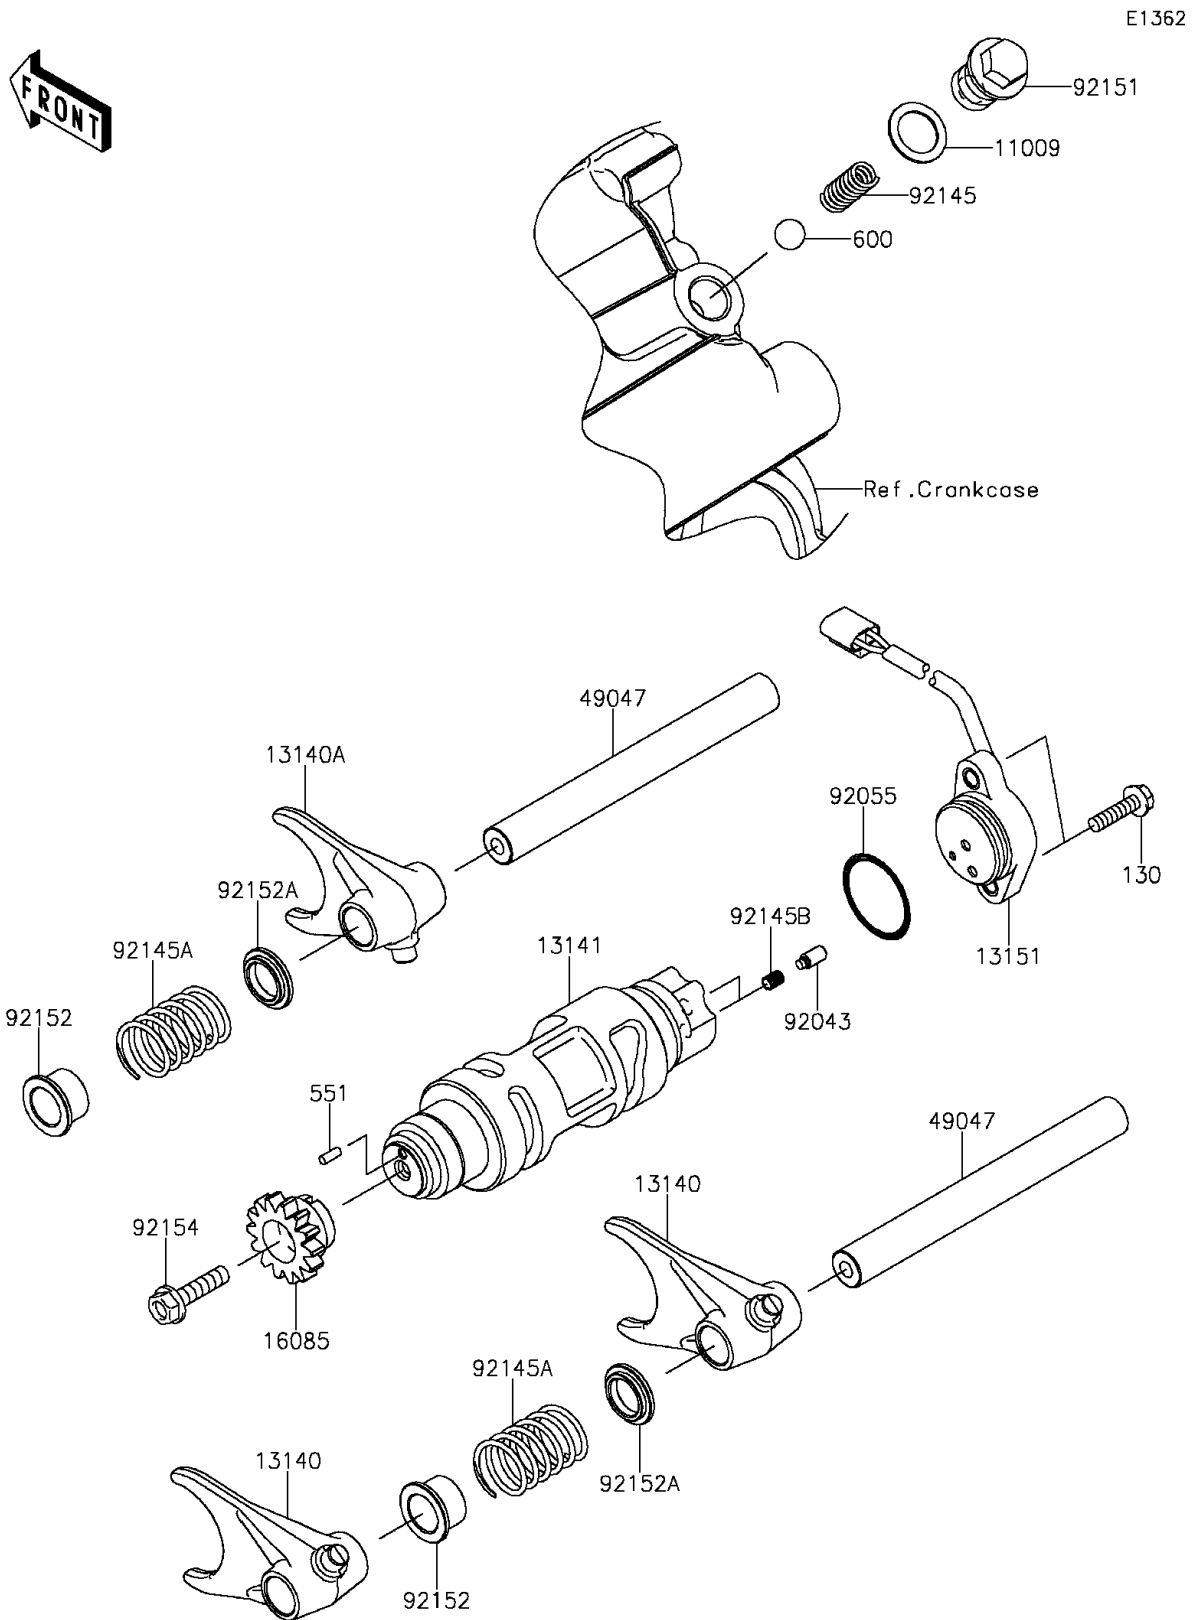

2014 Teryx

PARTS DIAGRAM

Gear Change Drum/Shift Fork(s)

2014 Teryx

PARTS LIST

Gear Change Drum/Shift Fork(s)

ITEM NAME

PART NUMBER

QUANTITY
