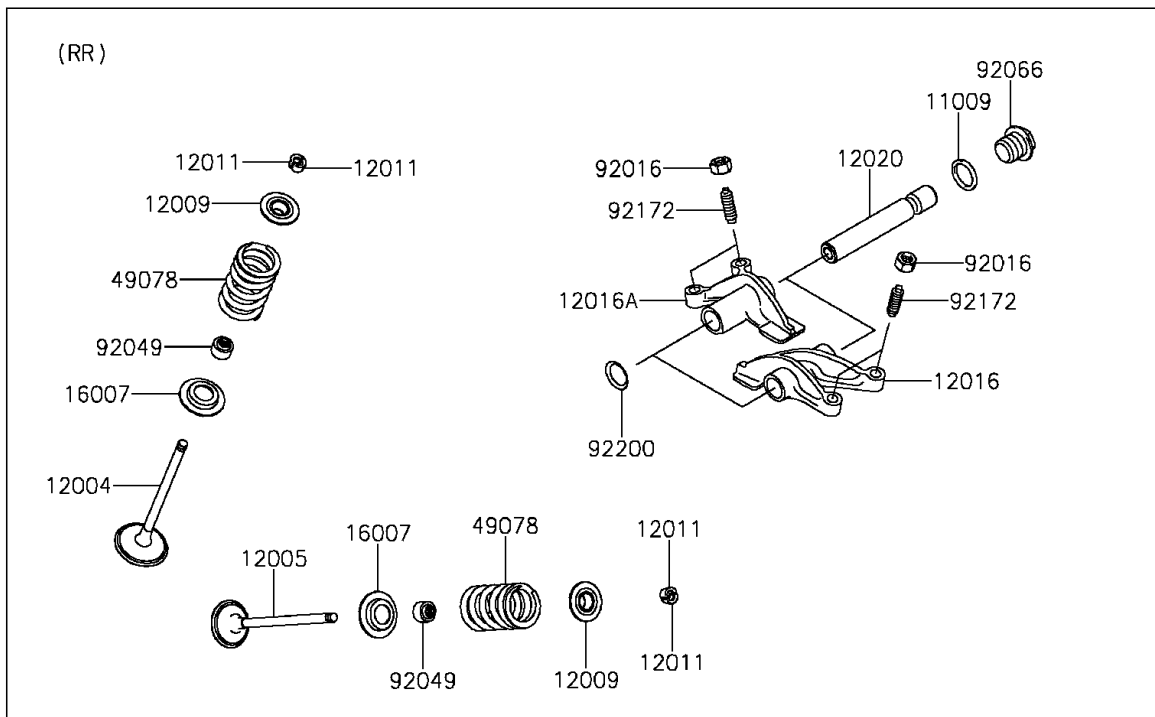

2014 Teryx

PARTS DIAGRAM

Valve(s)

E1210

2014 Teryx

PARTS LIST

Valve(s)

ITEM NAME

PART NUMBER

QUANTITY
