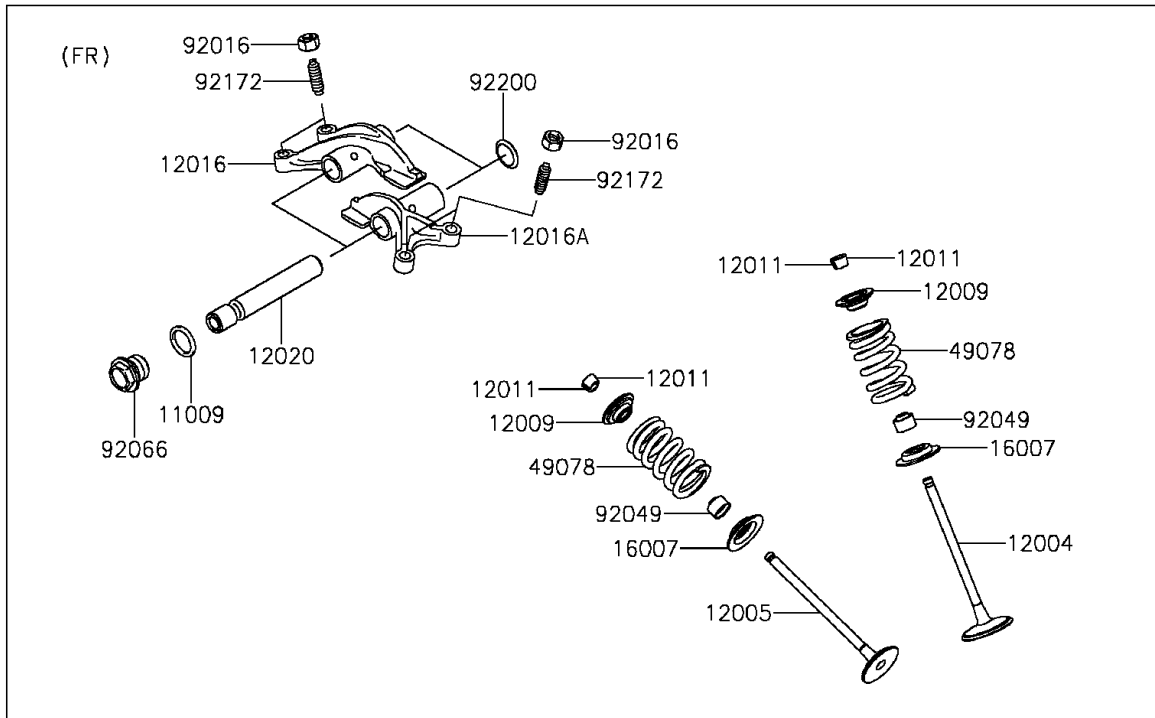

2014 Teryx

PARTS DIAGRAM

Valve(s)

E1210

2014 Teryx

PARTS LIST

Valve(s)

ITEM NAME

PART NUMBER

QUANTITY
