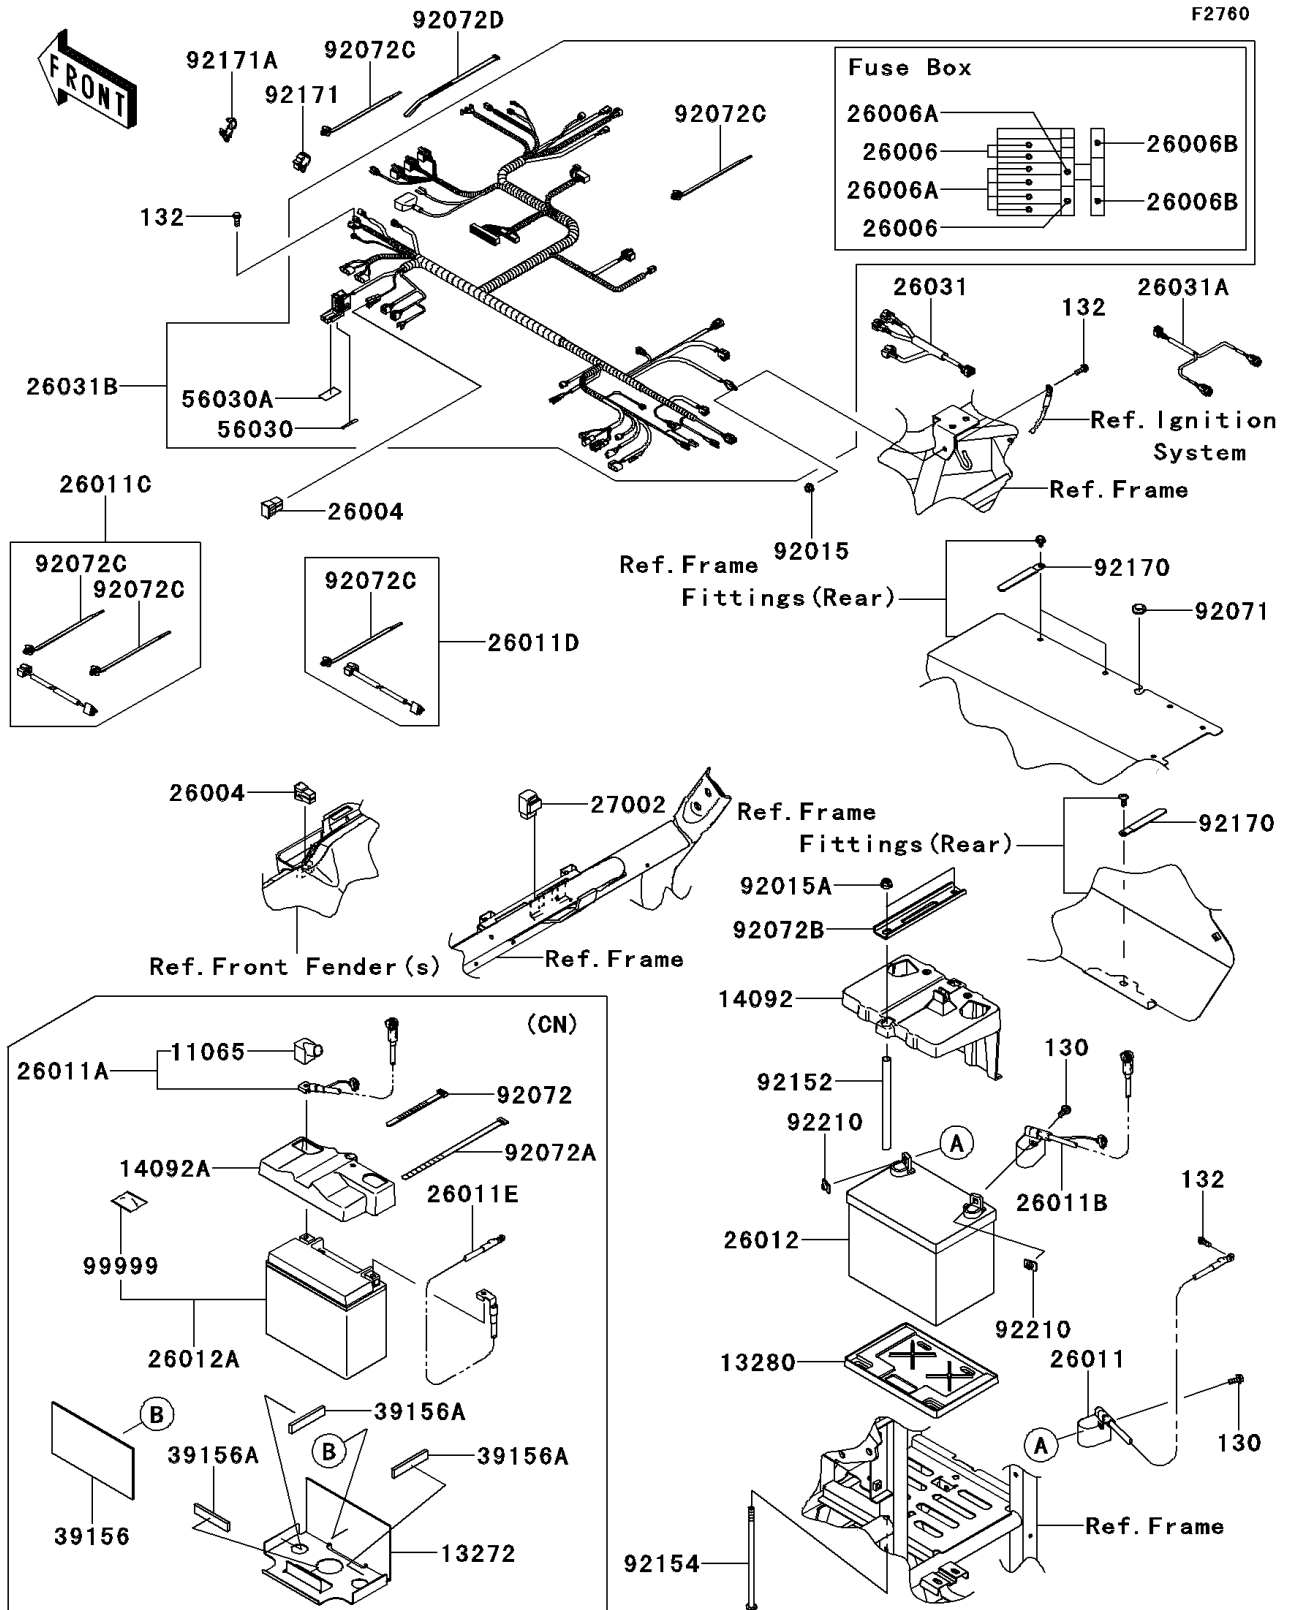

2014 TERYX4™ CAMO

PARTS DIAGRAM

Chassis Electrical Equipment

2014 TERYX4™ CAMO

PARTS LIST

Chassis Electrical Equipment

ITEM NAME

PART NUMBER

QUANTITY
