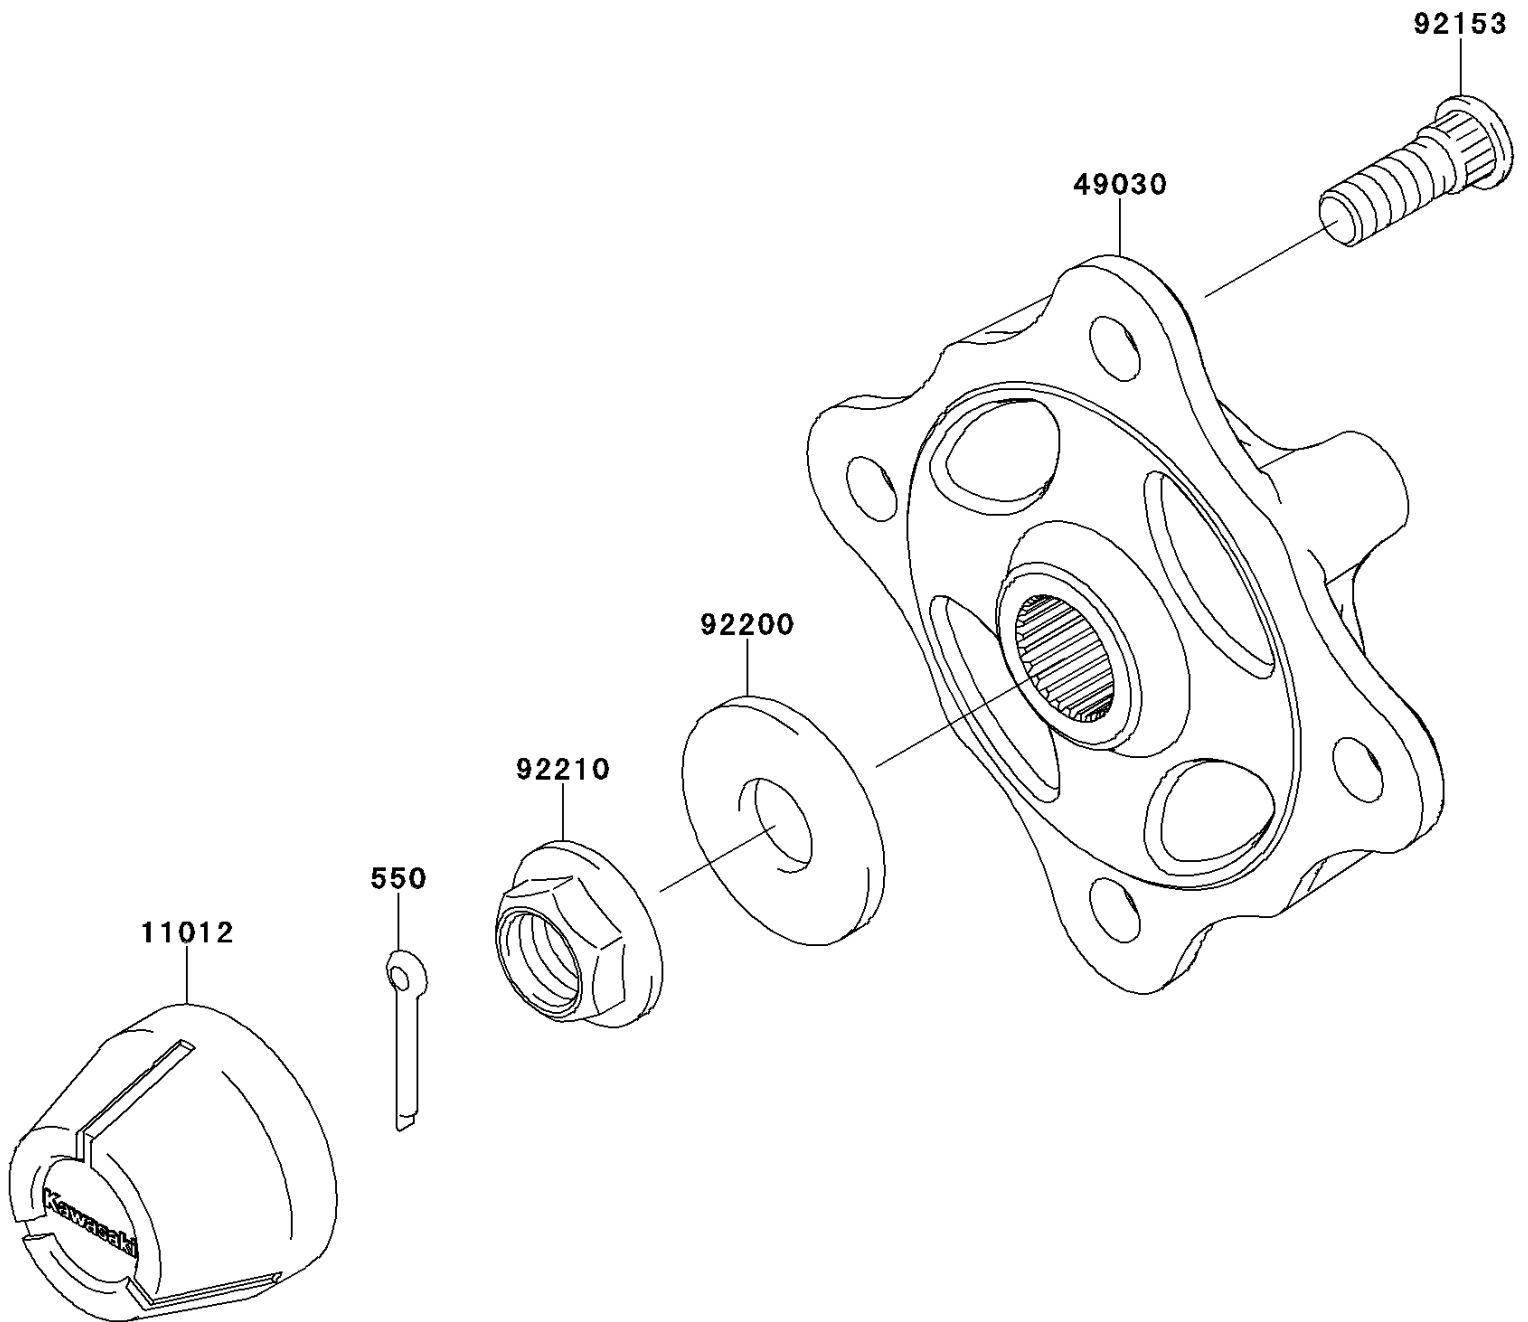

2014 TERYX4™ CAMO

PARTS DIAGRAM

Front Hubs/Brakes

F2230

2014 TERYX4™ CAMO

PARTS LIST

Front Hubs/Brakes

ITEM NAME

PART NUMBER

QUANTITY
