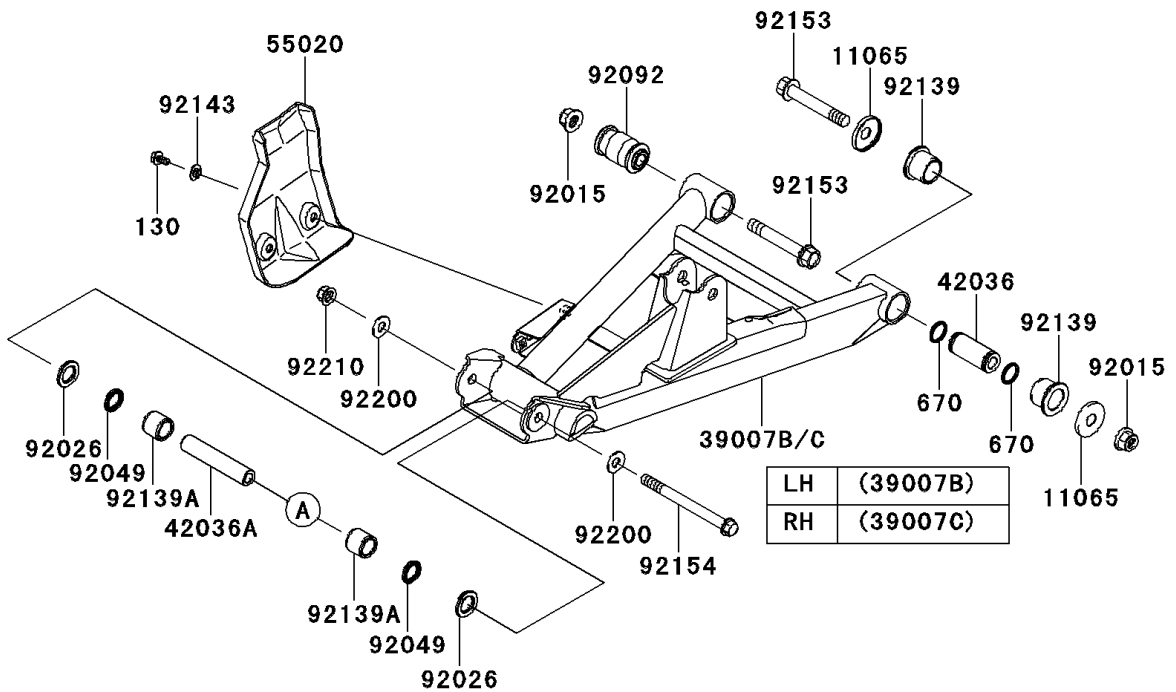

2014 TERYX4™ CAMO

PARTS DIAGRAM

Rear Suspension

F2153

2014 TERYX4™ CAMO

PARTS LIST

Rear Suspension

ITEM NAME

PART NUMBER

QUANTITY
