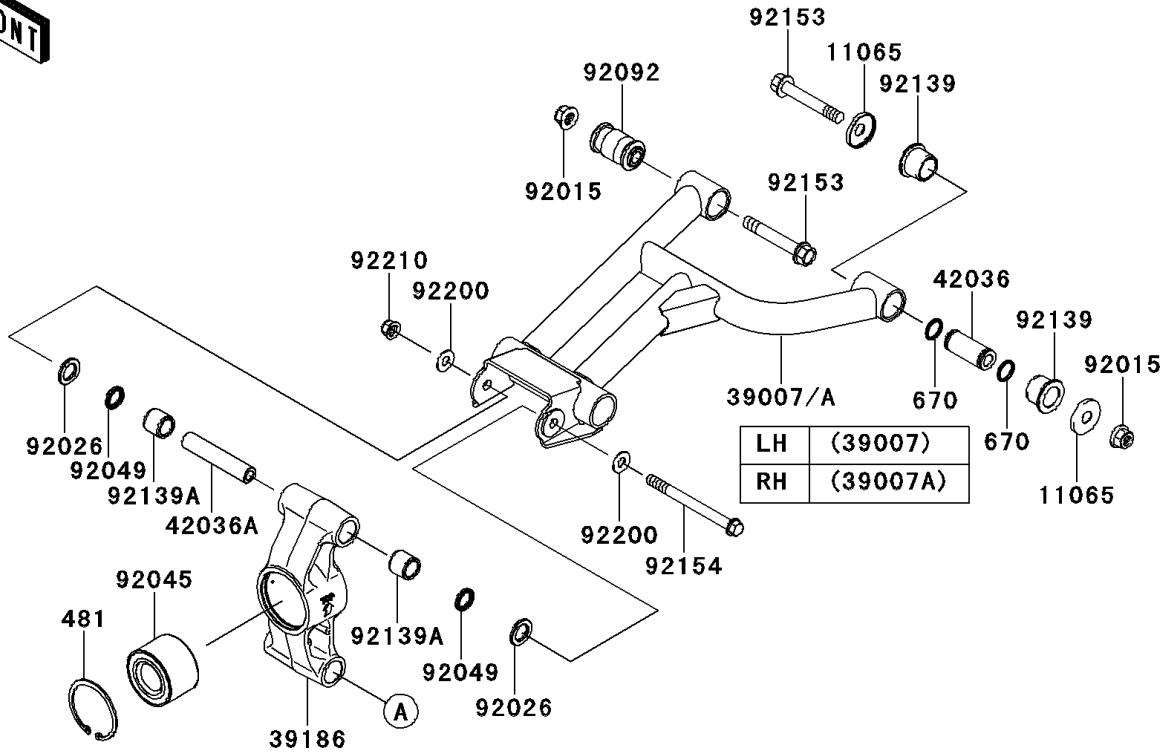

2014 TERYX4™ CAMO

PARTS DIAGRAM

Rear Suspension

F2153

2014 TERYX4™ CAMO

PARTS LIST

Rear Suspension

ITEM NAME

PART NUMBER

QUANTITY
