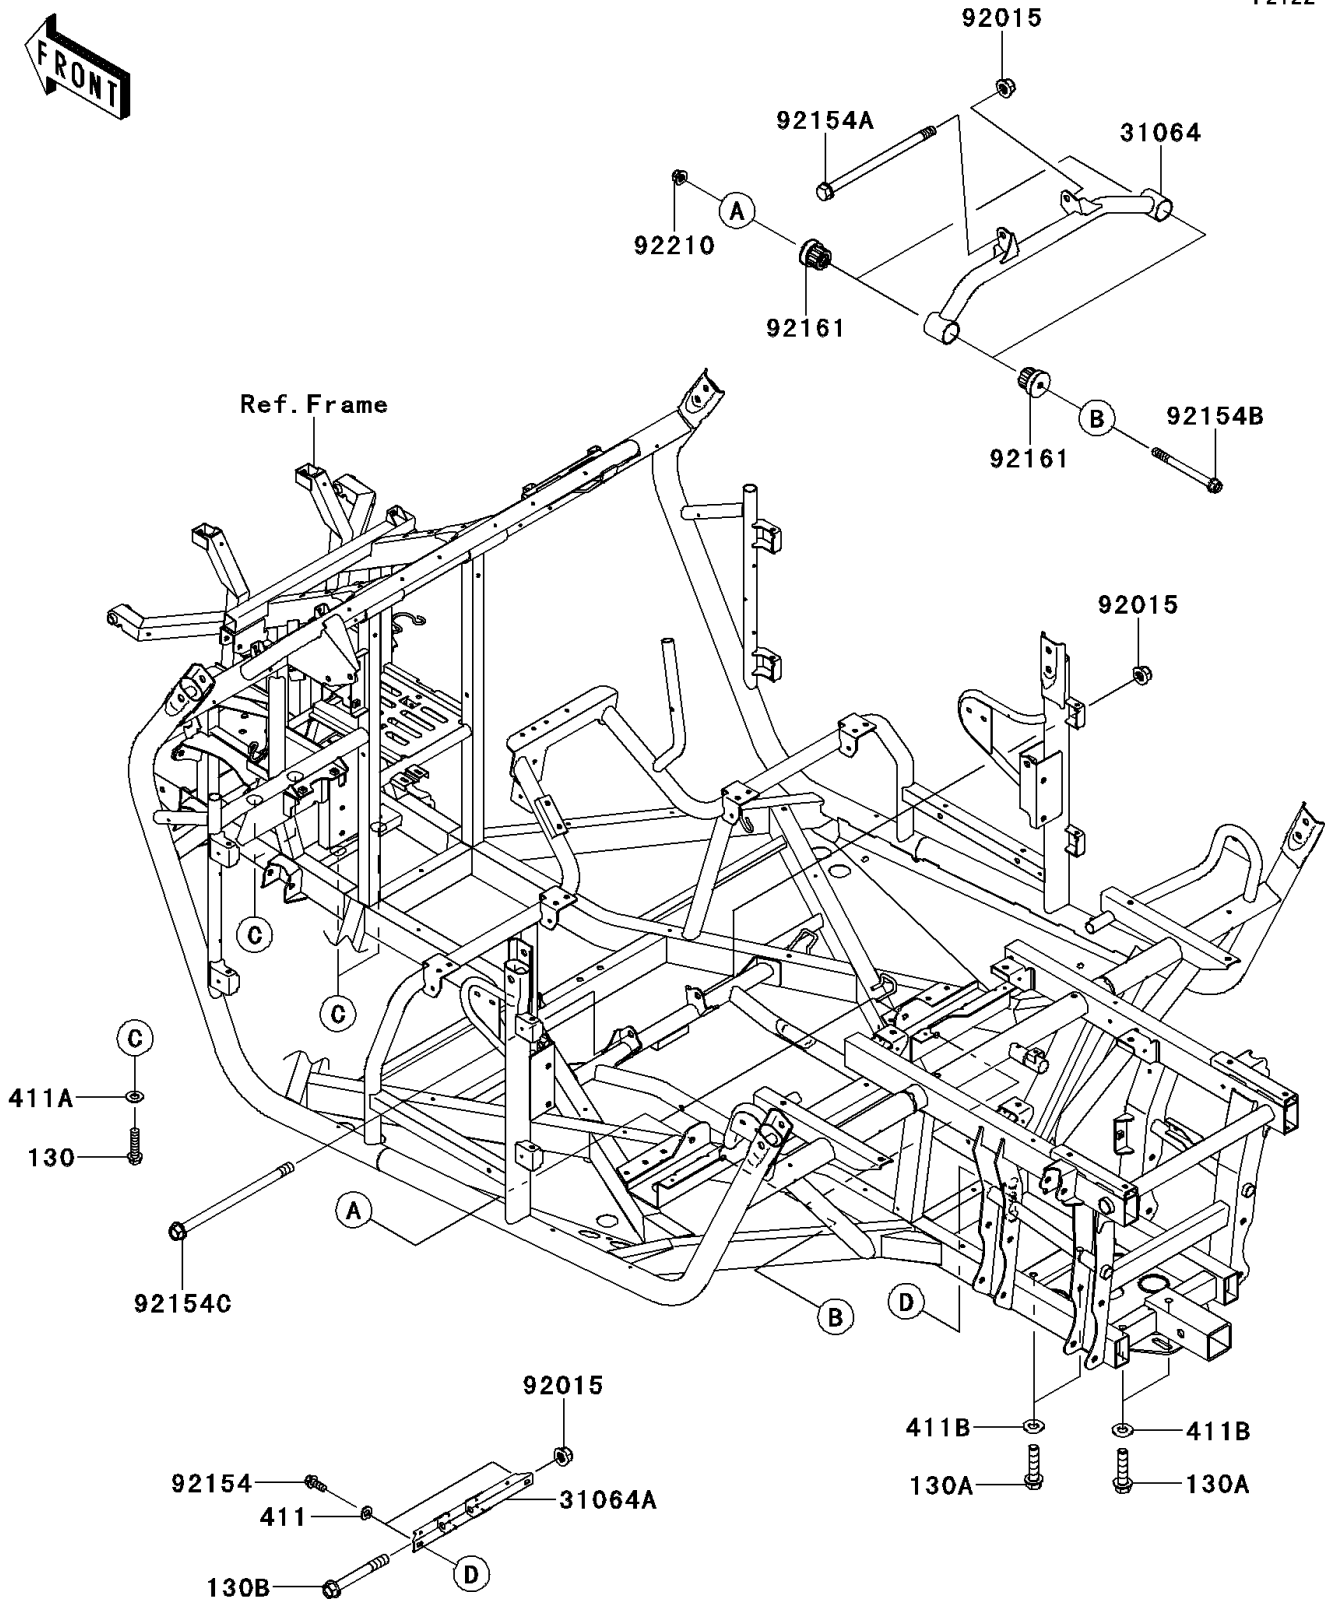

2014 TERYX4™ CAMO

PARTS DIAGRAM

Engine Mount

F2122

2014 TERYX4™ CAMO

PARTS LIST

Engine Mount

ITEM NAME

PART NUMBER

QUANTITY
