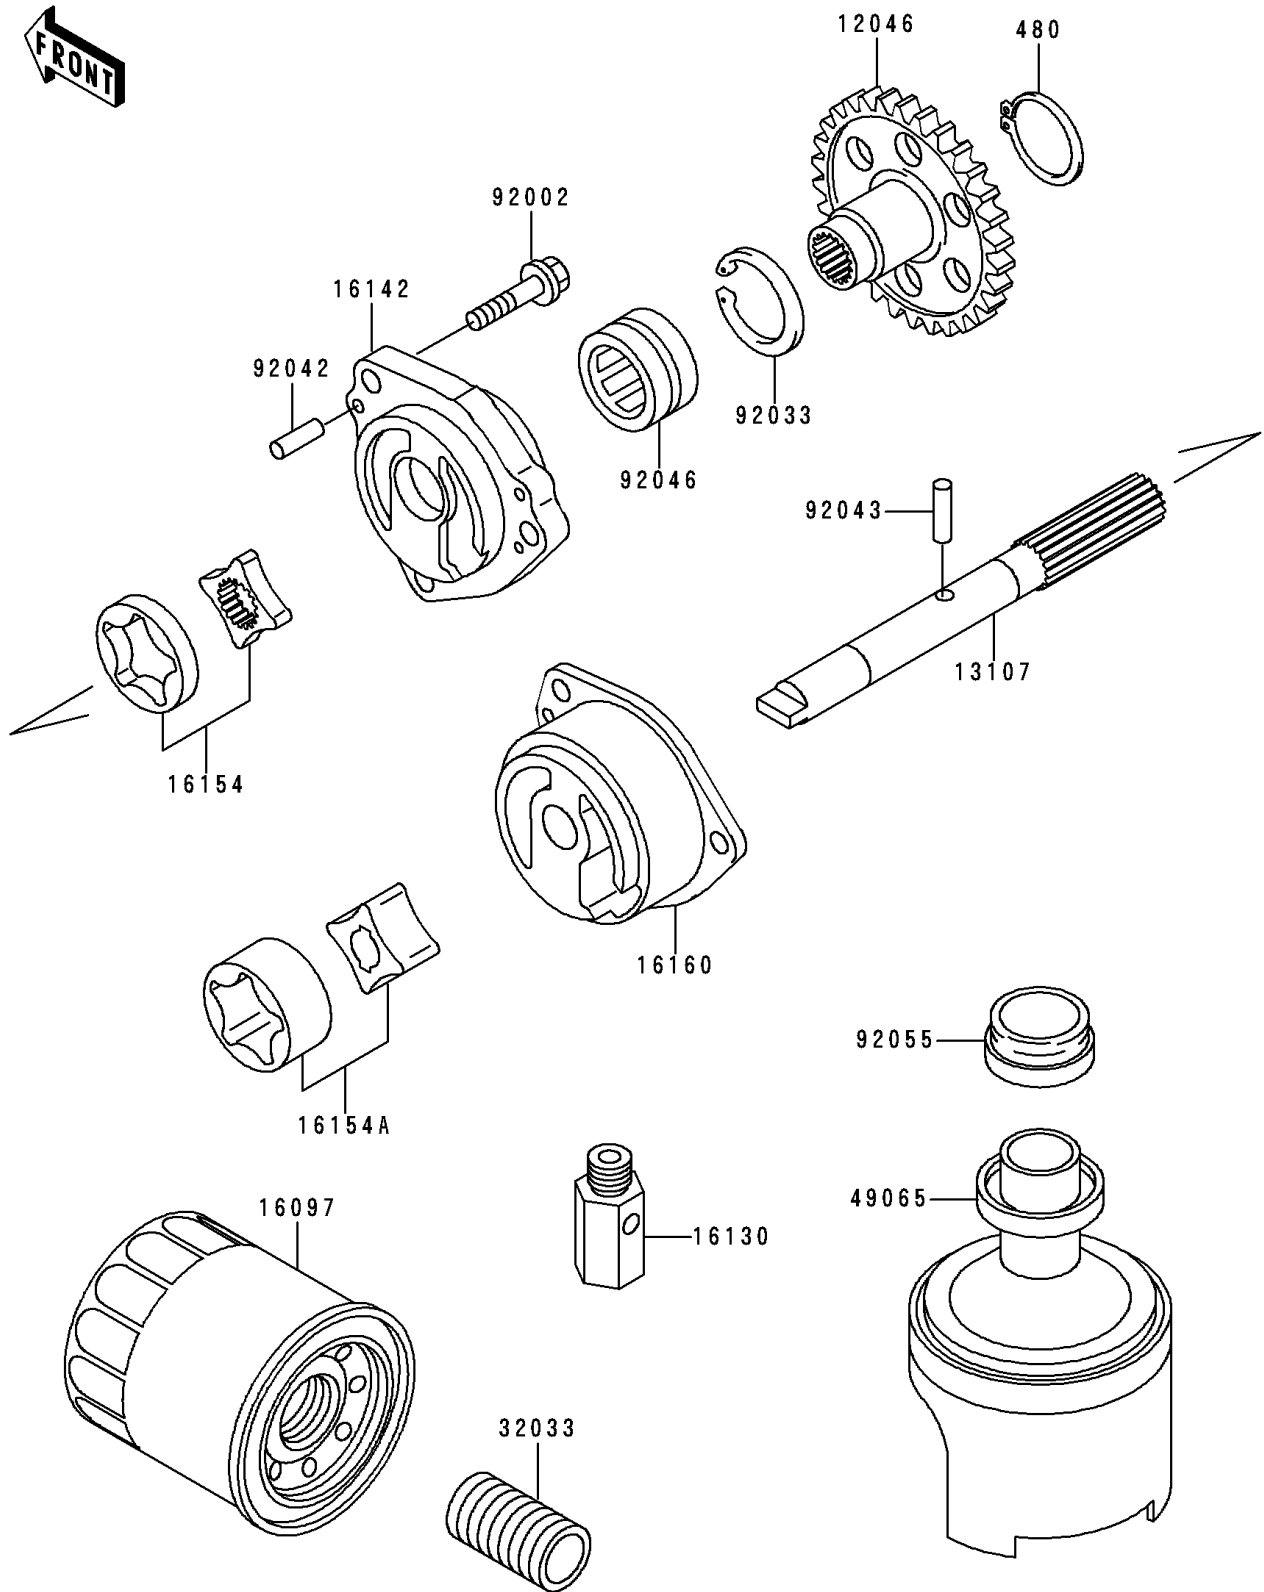

1996 Ninja[®] ZX[™]-9R

PARTS DIAGRAM

Oil Pump/Oil Filter

E1710

1996 Ninja[®] ZX[™]-9R

PARTS LIST

Oil Pump/Oil Filter

ITEM NAME

PART NUMBER

QUANTITY
