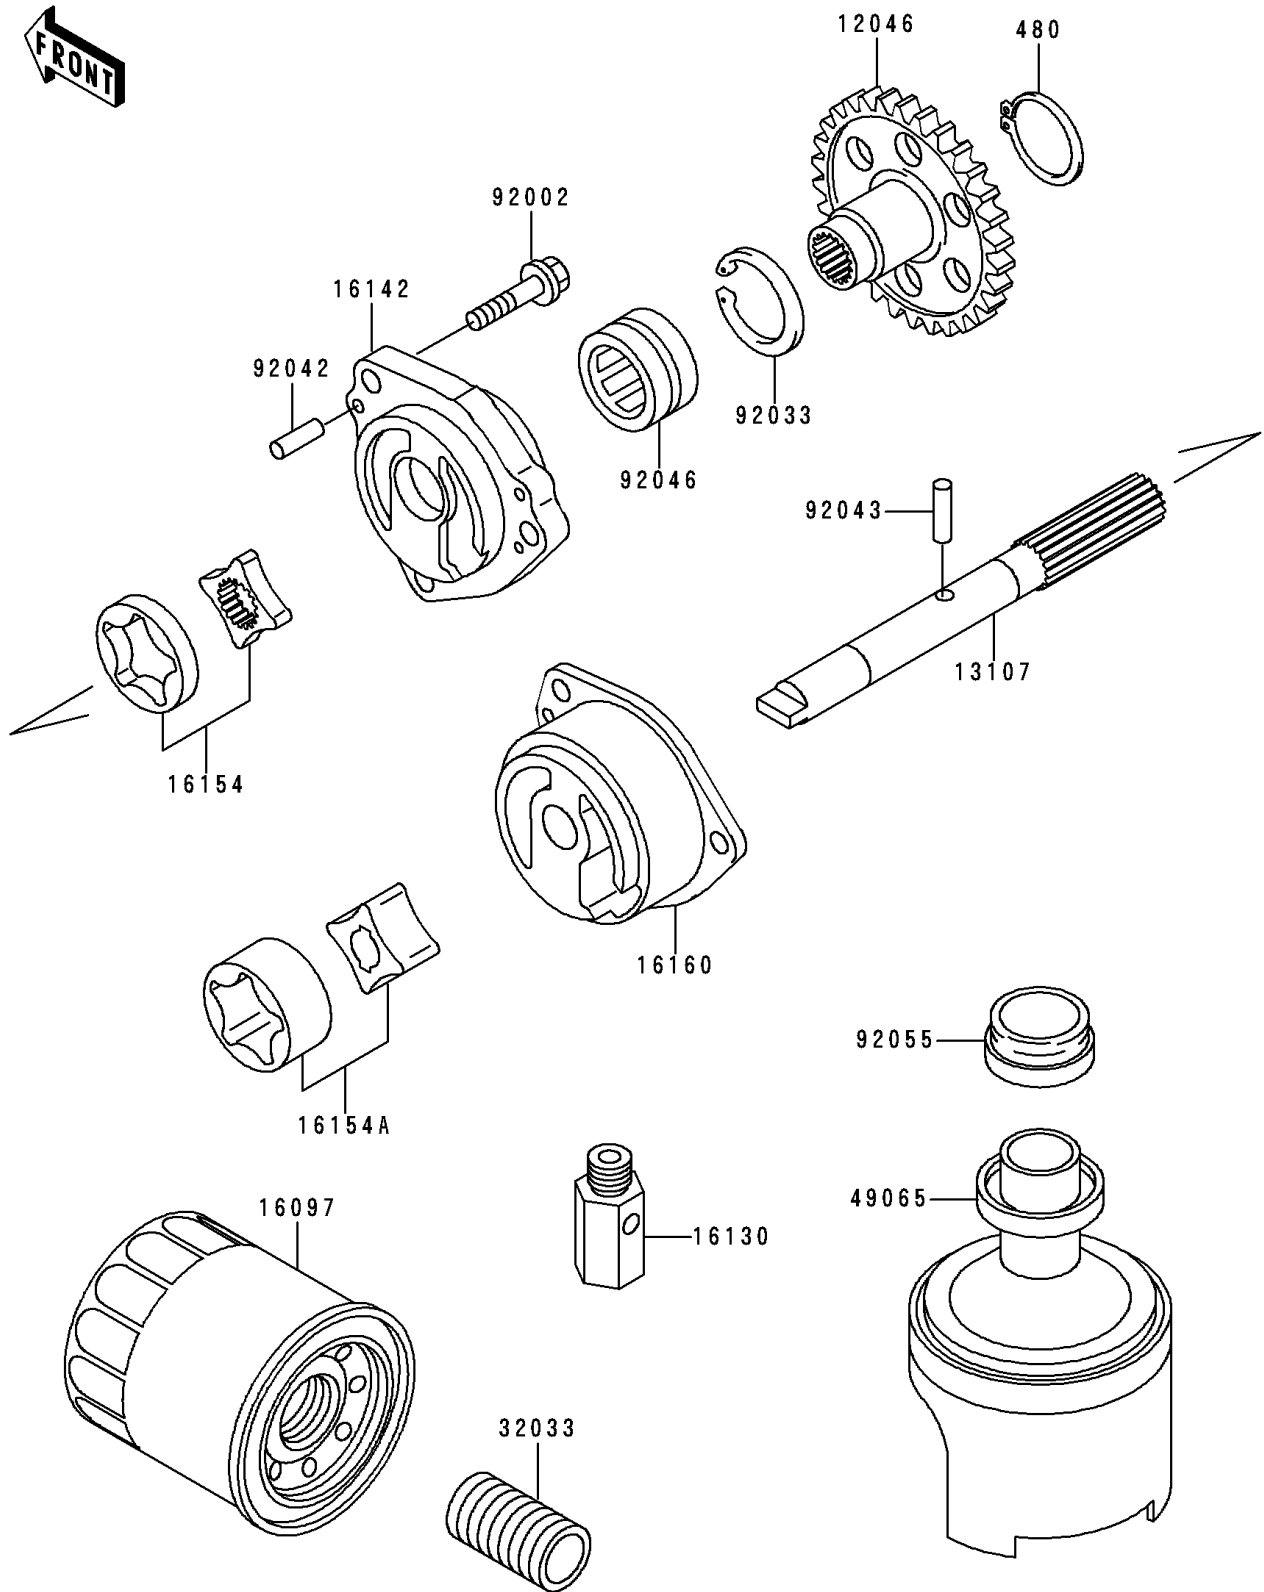

1994 Ninja[®] ZX[™]-9R

PARTS DIAGRAM

Oil Pump/Oil Filter

E1710

1994 Ninja[®] ZX[™]-9R

PARTS LIST

Oil Pump/Oil Filter

ITEM NAME

PART NUMBER

QUANTITY
