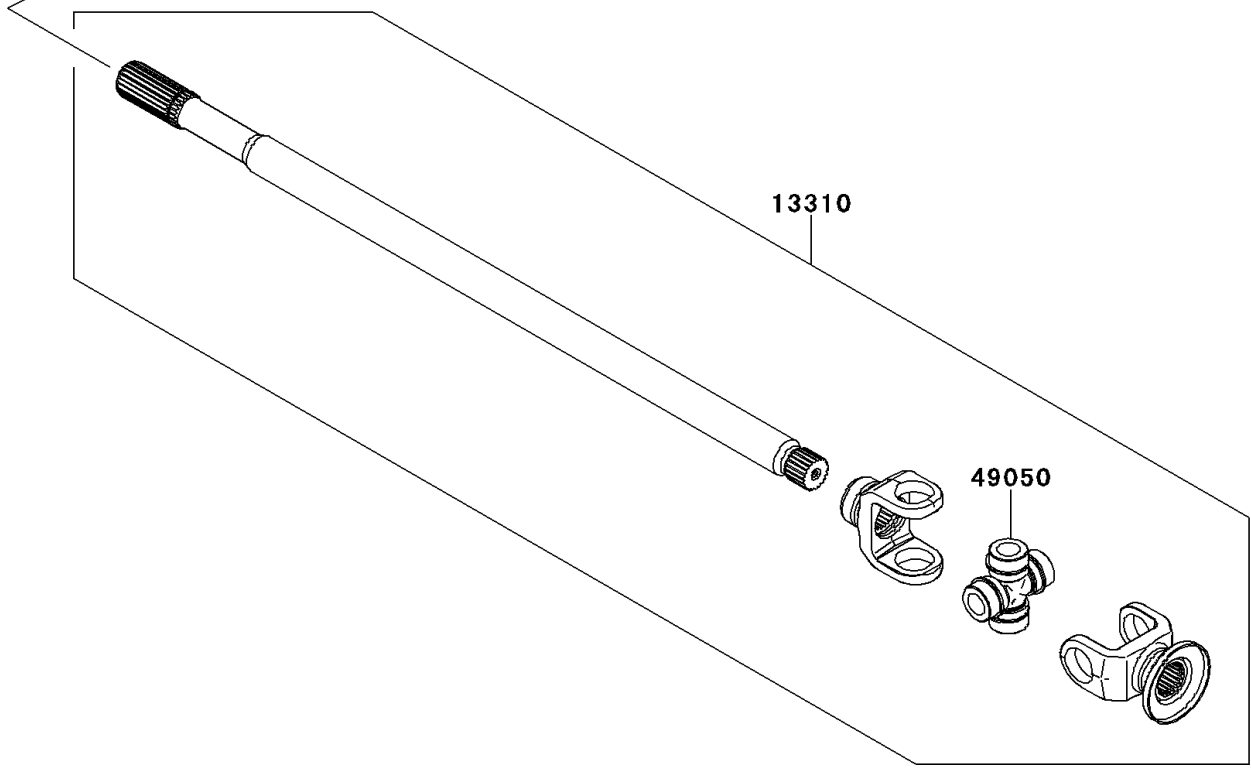

# 2014 TERYX4™ CAMO

## PARTS DIAGRAM

### Drive Shaft(-JKBRTCD1 EB500047)

E3135

Ref. Drive Shaft-FR

## PARTS LIST

Drive Shaft(-JKBRTCD1 EB500047)

**ITEM NAME**

**PART NUMBER**

**QUANTITY**

---