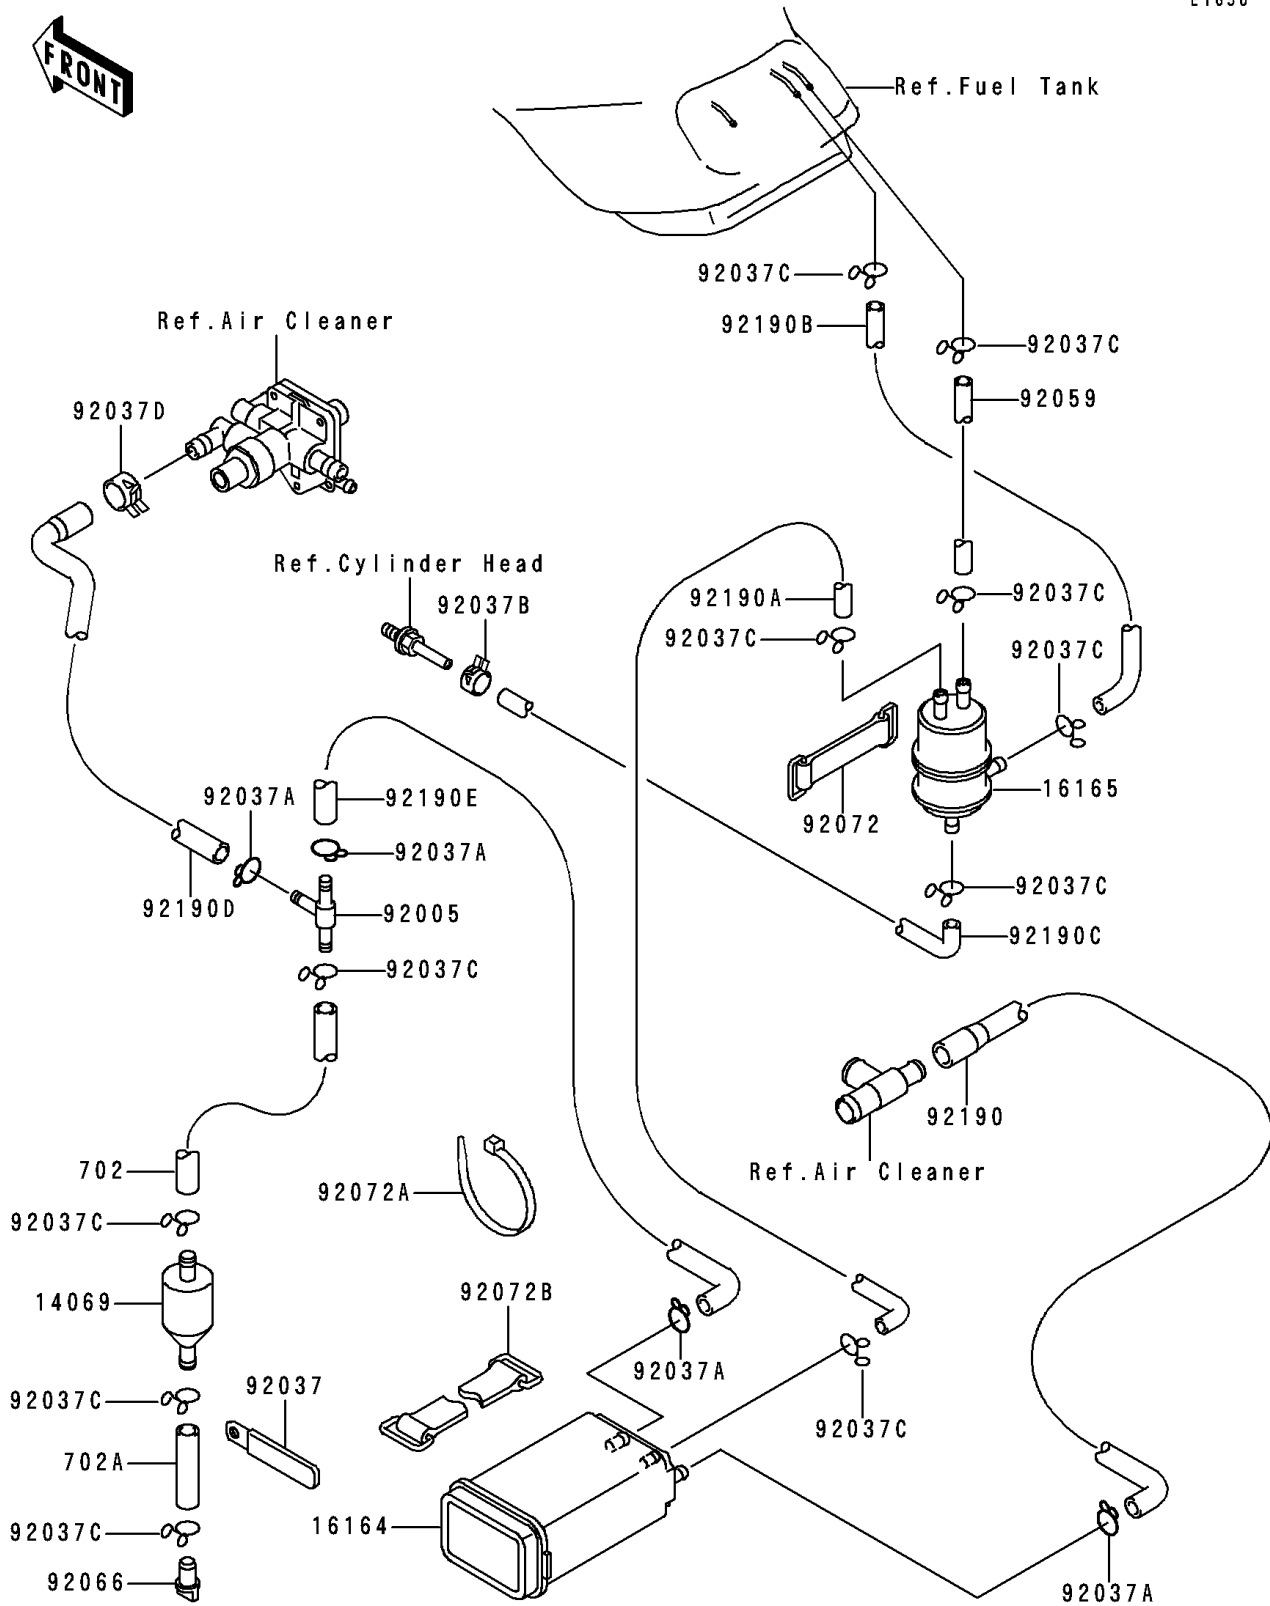

1996 Ninja[®] ZX[™]-9R

PARTS DIAGRAM

Fuel Evaporative System

E1650

1996 Ninja[®] ZX[™]-9R

PARTS LIST

Fuel Evaporative System

ITEM NAME

PART NUMBER

QUANTITY
