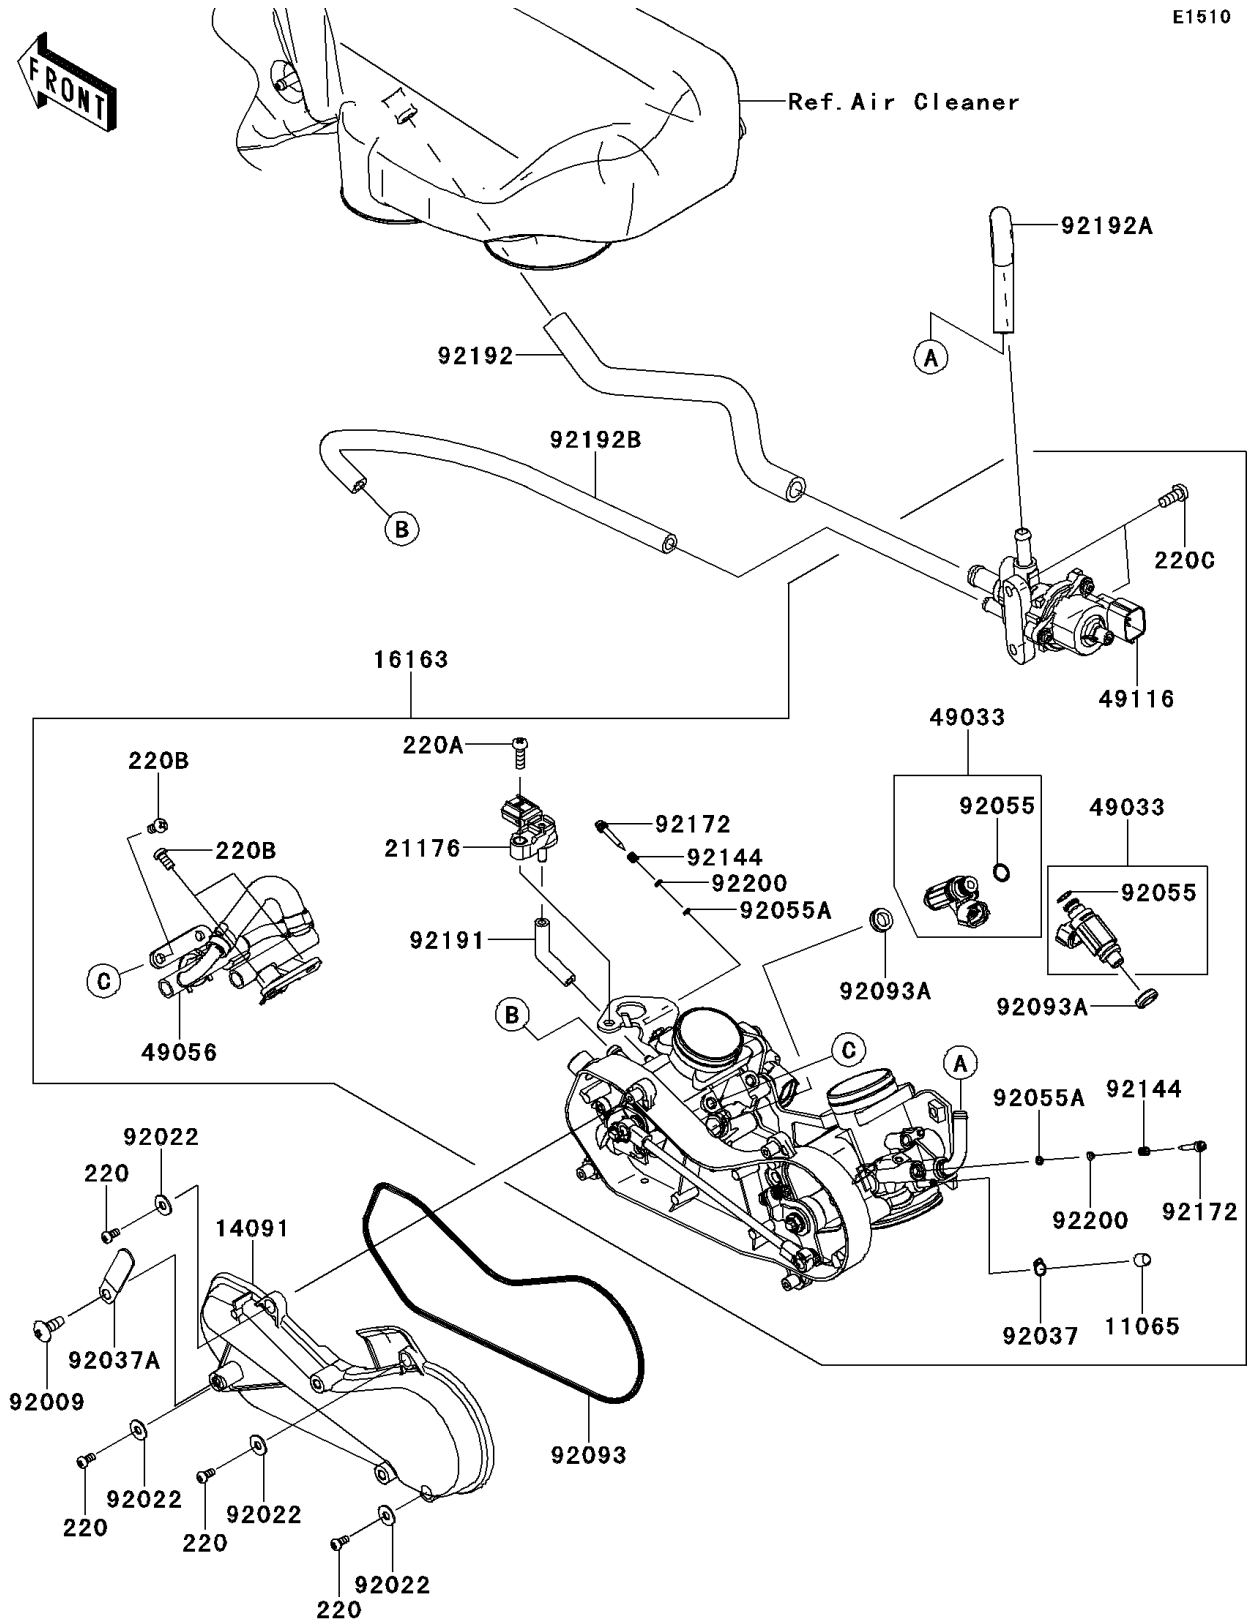

2014 TERYX4™ CAMO

PARTS DIAGRAM

Throttle

E1510

2014 TERYX4™ CAMO

PARTS LIST

Throttle

ITEM NAME

PART NUMBER

QUANTITY
