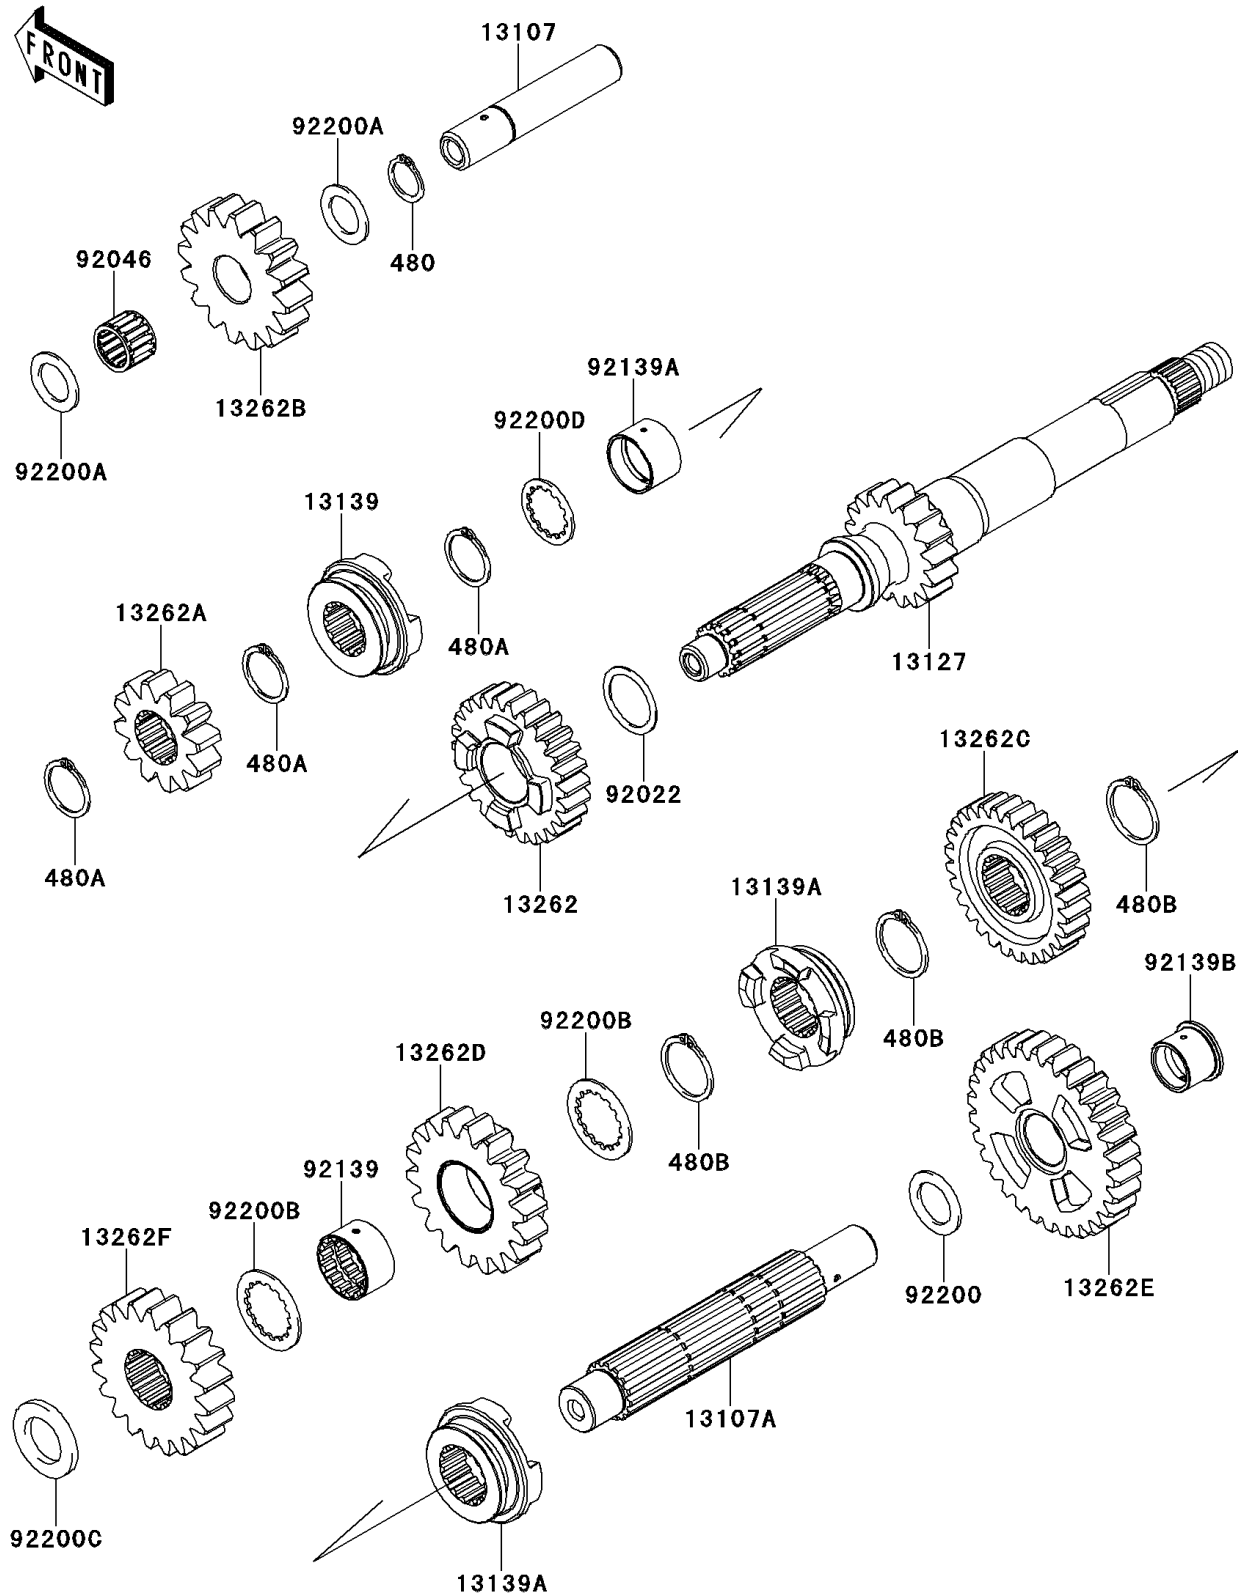

## PARTS DIAGRAM

### Transmission

E1361

## PARTS LIST

### Transmission

**Kawasaki**

Let the Good Times Roll®

**ITEM NAME**

**PART NUMBER**

**QUANTITY**

---