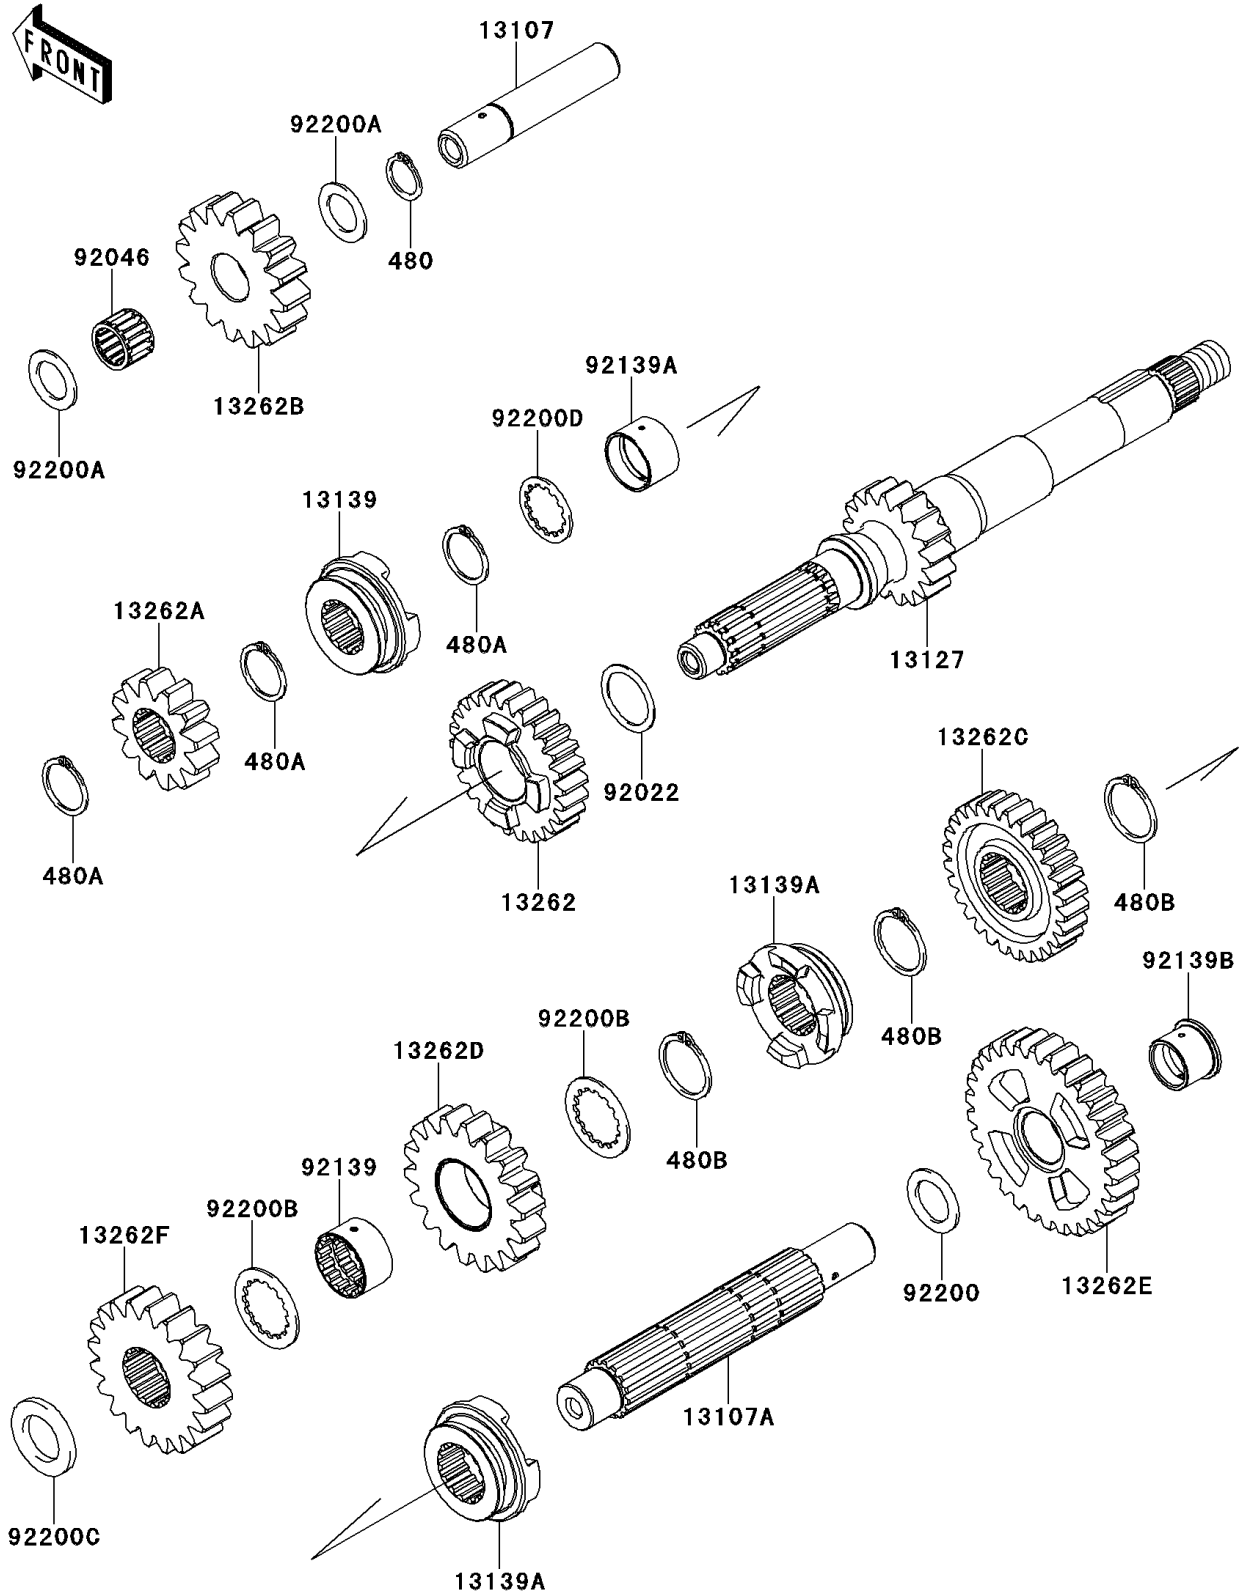

## PARTS DIAGRAM

### Transmission

E1361

## PARTS LIST

### Transmission

ITEM NAME	PART NUMBER	QUANTITY
SHAFT,REVERSE (Ref # 13107)	13107-0715	1
SHAFT,COUNTER (Ref # 13107A)	13107-0716	1
SHAFT-TRANSMISSION INPUT,17T (Ref # 13127)	13127-0654	1
SHIFTER,INPUT HI (Ref # 13139)	13139-0624	1
SHIFTER,OUTPUT (Ref # 13139A)	13139-0625	2
GEAR,INPUT HI,26T (Ref # 13262)	13262-0860	1
GEAR,INPUT REVERSE,12T (Ref # 13262A)	13262-0861	1
GEAR,REVERSE IDLE,16T (Ref # 13262B)	13262-0862	1
GEAR,OUTPUT HI,28T (Ref # 13262C)	13262-0863	1
GEAR,OUTPUT REVERSE,18T (Ref # 13262D)	13262-0865	1
GEAR,OUTPUT LOW,31T (Ref # 13262E)	13262-0867	1
GEAR,OUTPUT,20T (Ref # 13262F)	13262-1082	1
WASHER,25.3X32X1 (Ref # 92022)	92022-1800	1
BEARING-NEEDLE,182216E03 C3 (Ref # 92046)	92046-0605	1
BUSHING,25X28.3X16.7 (Ref # 92139)	92139-0107	1
BUSHING,25X28X17.8 (Ref # 92139A)	92139-0280	1
BUSHING,20X24X18.7 (Ref # 92139B)	92139-0707	1
WASHER,20.2X30X1.8 (Ref # 92200)	92200-0221	1
WASHER,18.2X28X1.5 (Ref # 92200A)	92200-0716	2
WASHER,28.5X38X1.5 (Ref # 92200B)	92200-0717	2
WASHER,22.2X36X3.6 (Ref # 92200C)	92200-0718	1
WASHER,25.2X31.0X1.5 (Ref # 92200D)	92200-1239	1
CIRCLIP-TYPE-C,18MM (Ref # 480)	480J1800	1
CIRCLIP-TYPE-C,24MM (Ref # 480A)	480J2400	3
CIRCLIP-TYPE-C,28MM (Ref # 480B)	480J2800	3