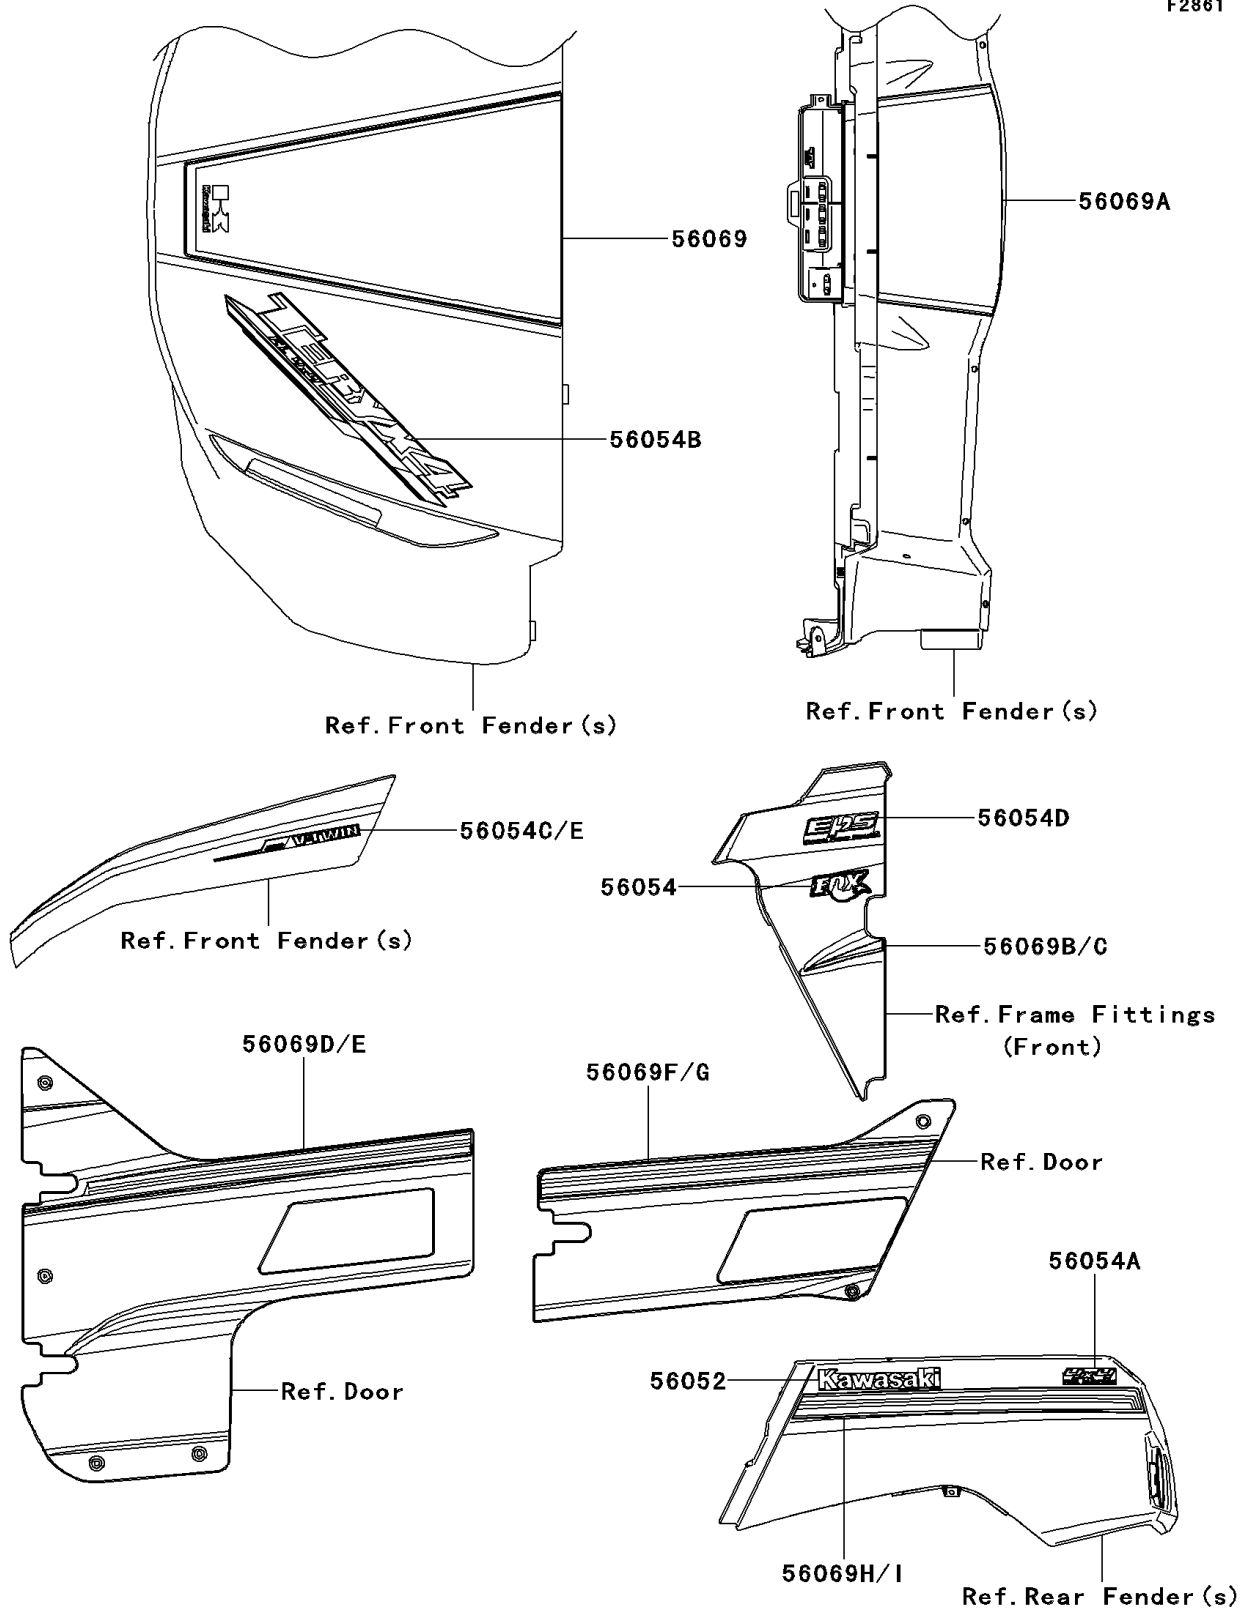

2014 TERYX4™

PARTS DIAGRAM

Decals

F2861

2014 TERYX4™

PARTS LIST

Decals

ITEM NAME	PART NUMBER	QUANTITY
MARK,KAWASAKI (Ref # 56052)	56052-0455	2
MARK,SIDE GUARD,FOX (Ref # 56054)	56054-1254	2
MARK,RR FENDER,4X4 (Ref # 56054A)	56054-1255	2
MARK,FR FENDER,TERYX4 (Ref # 56054B)	56054-1256	1
MARK,OVER FENDER,LH (Ref # 56054C)	56054-1257	1
MARK,SIDE GUARD,EPS (Ref # 56054D)	56054-1258	2
MARK,OVER FENDER,RH (Ref # 56054E)	56054-1271	1
PATTERN,FR FENDER (Ref # 56069)	56069-3966	1
PATTERN,FR FENDER,RR (Ref # 56069A)	56069-3967	1
PATTERN,SIDE GUARD,LH (Ref # 56069B)	56069-3968	1
PATTERN,SIDE GUARD,RH (Ref # 56069C)	56069-3969	1
PATTERN,DOOR COVER,FR,LH (Ref # 56069D)	56069-3970	1
PATTERN,DOOR COVER,FR,RH (Ref # 56069E)	56069-3971	1
PATTERN,DOOR COVER,RR,LH (Ref # 56069F)	56069-3972	1
PATTERN,DOOR COVER,RR,RH (Ref # 56069G)	56069-3973	1
PATTERN,RR FENDER,LH (Ref # 56069H)	56069-3974	1
PATTERN,RR FENDER,RH (Ref # 56069I)	56069-3975	1