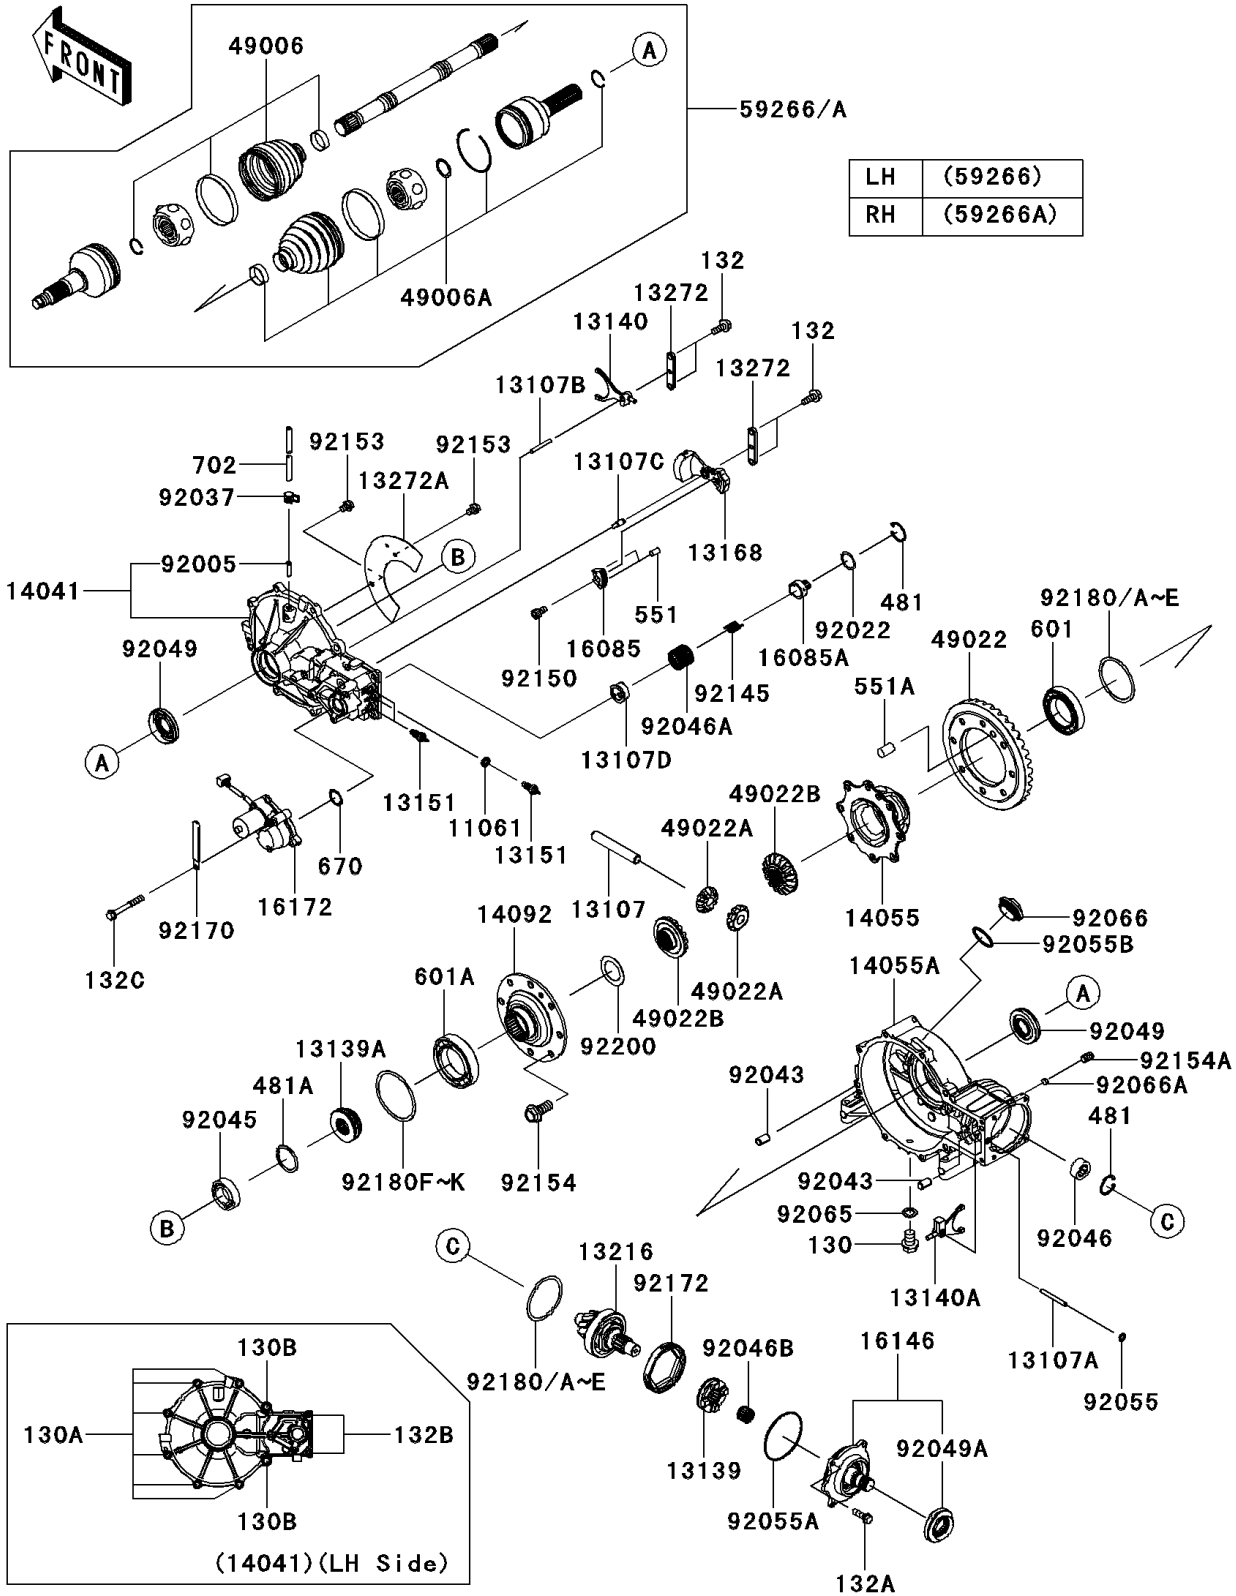

2014 TERYX4™

PARTS DIAGRAM

Drive Shaft-FR(JKBRTCB1 EB500853-)

E3136A

2014 TERYX4™

PARTS LIST

Drive Shaft-FR(JKBRTCB1 EB500853-)

ITEM NAME

PART NUMBER

QUANTITY
