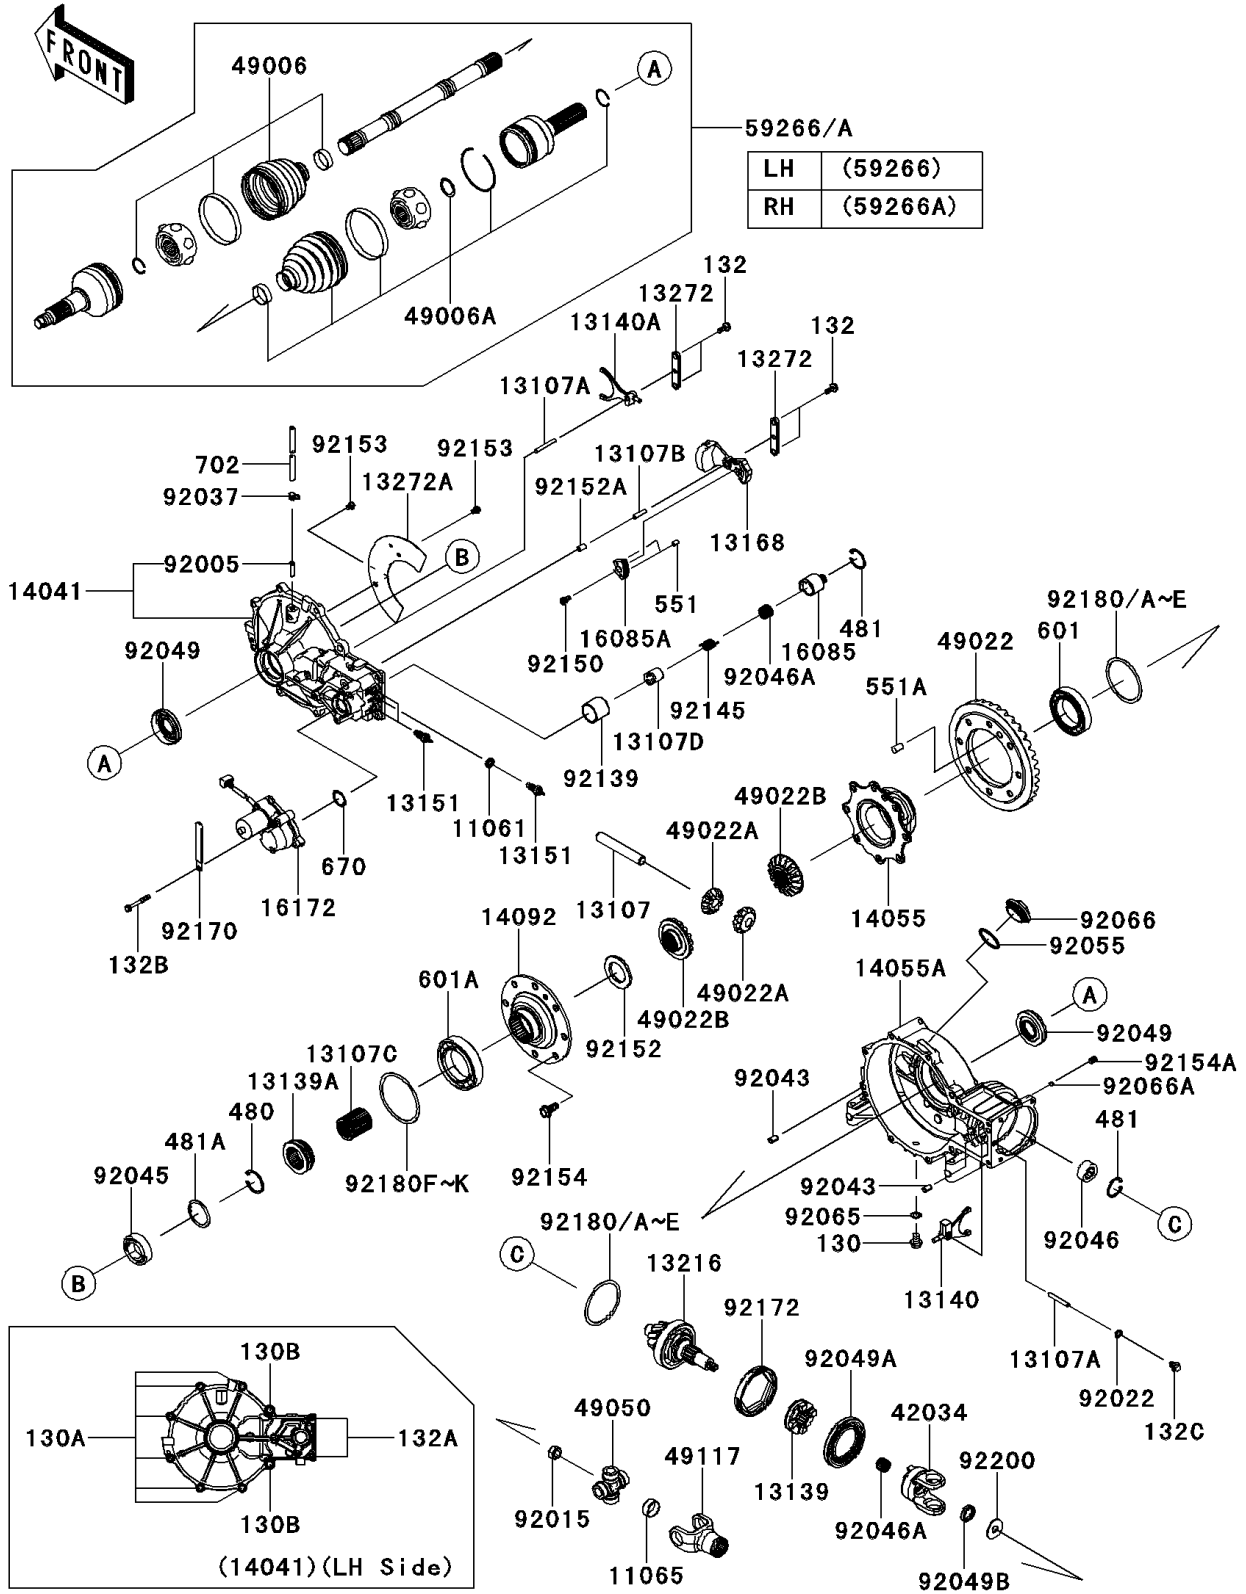

2014 TERYX4™

PARTS DIAGRAM

Drive Shaft-FR(-JKBRTCB1 EB500852)

E3136

2014 TERYX4™

PARTS LIST

Drive Shaft-FR(-JKBRTCB1 EB500852)

ITEM NAME

PART NUMBER

QUANTITY
