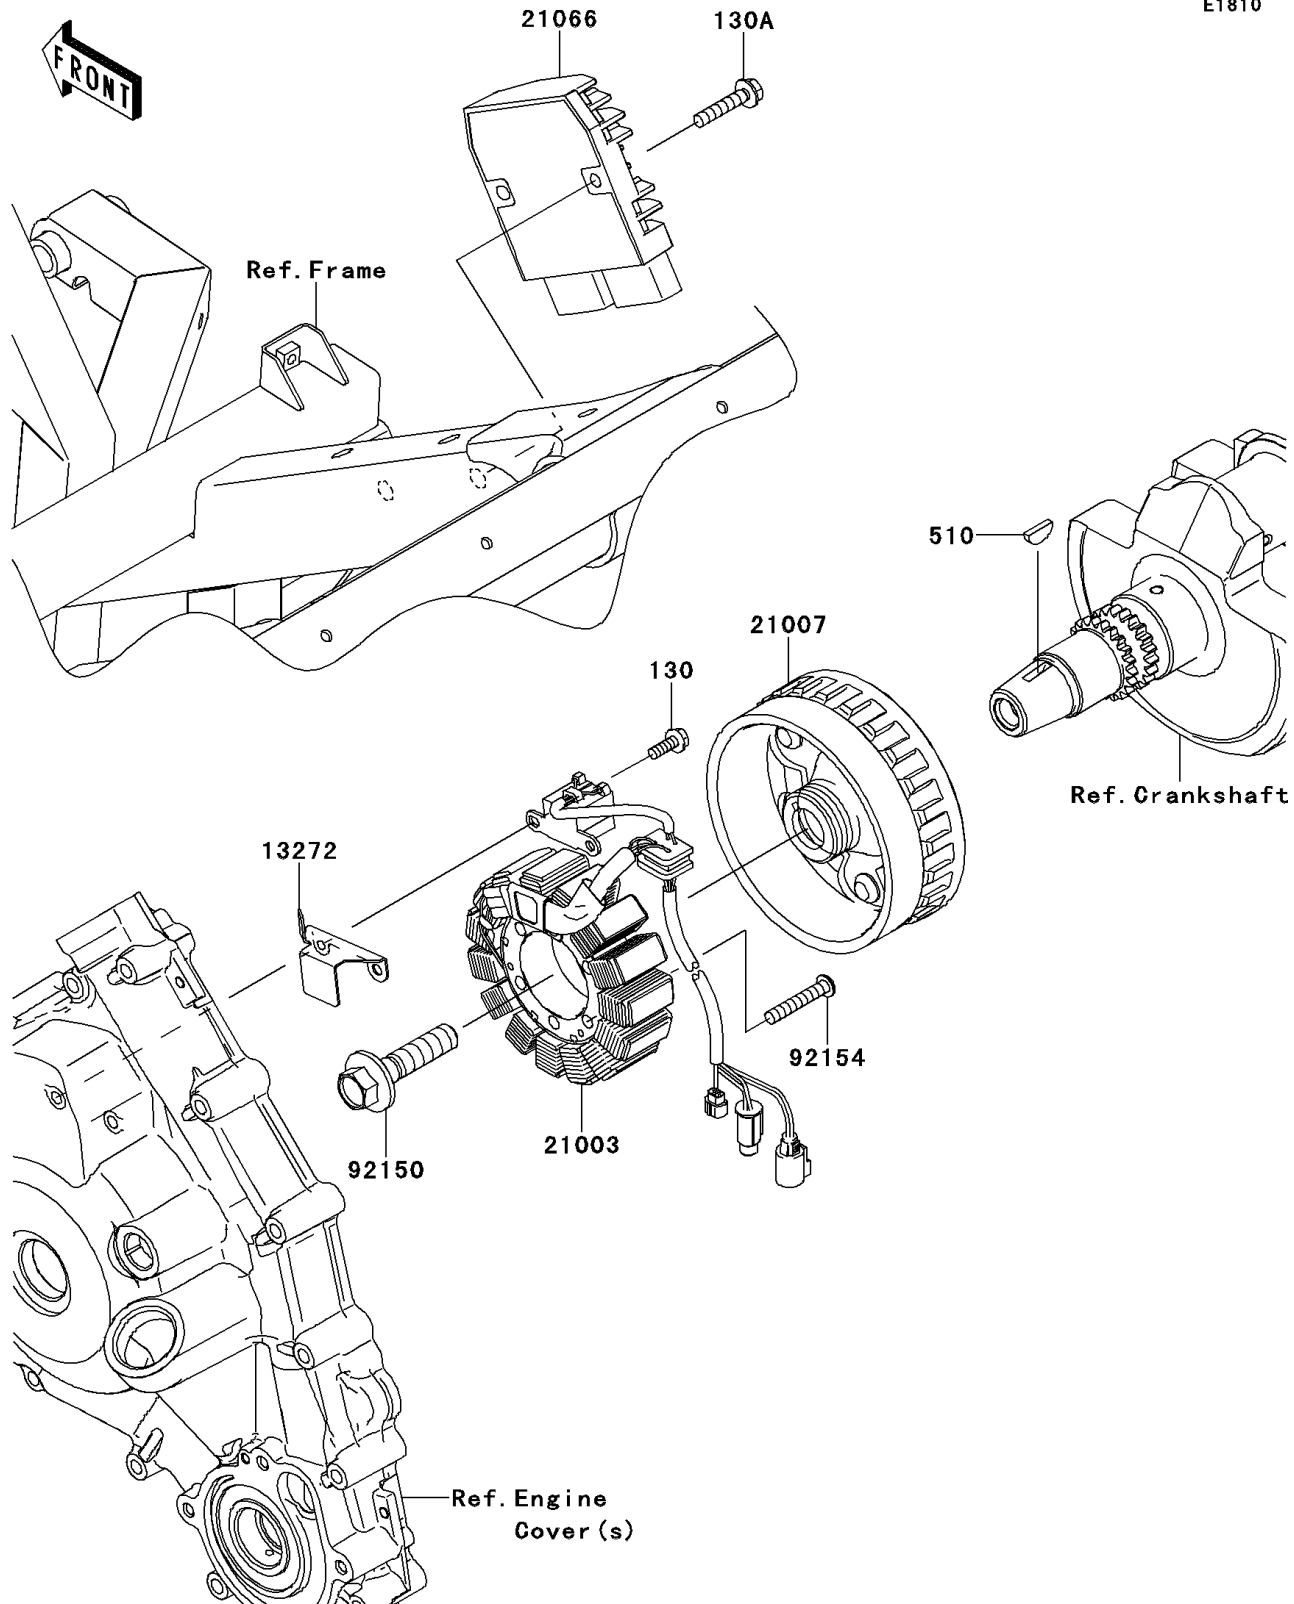

2014 TERYX4™

PARTS DIAGRAM

Generator

E1810