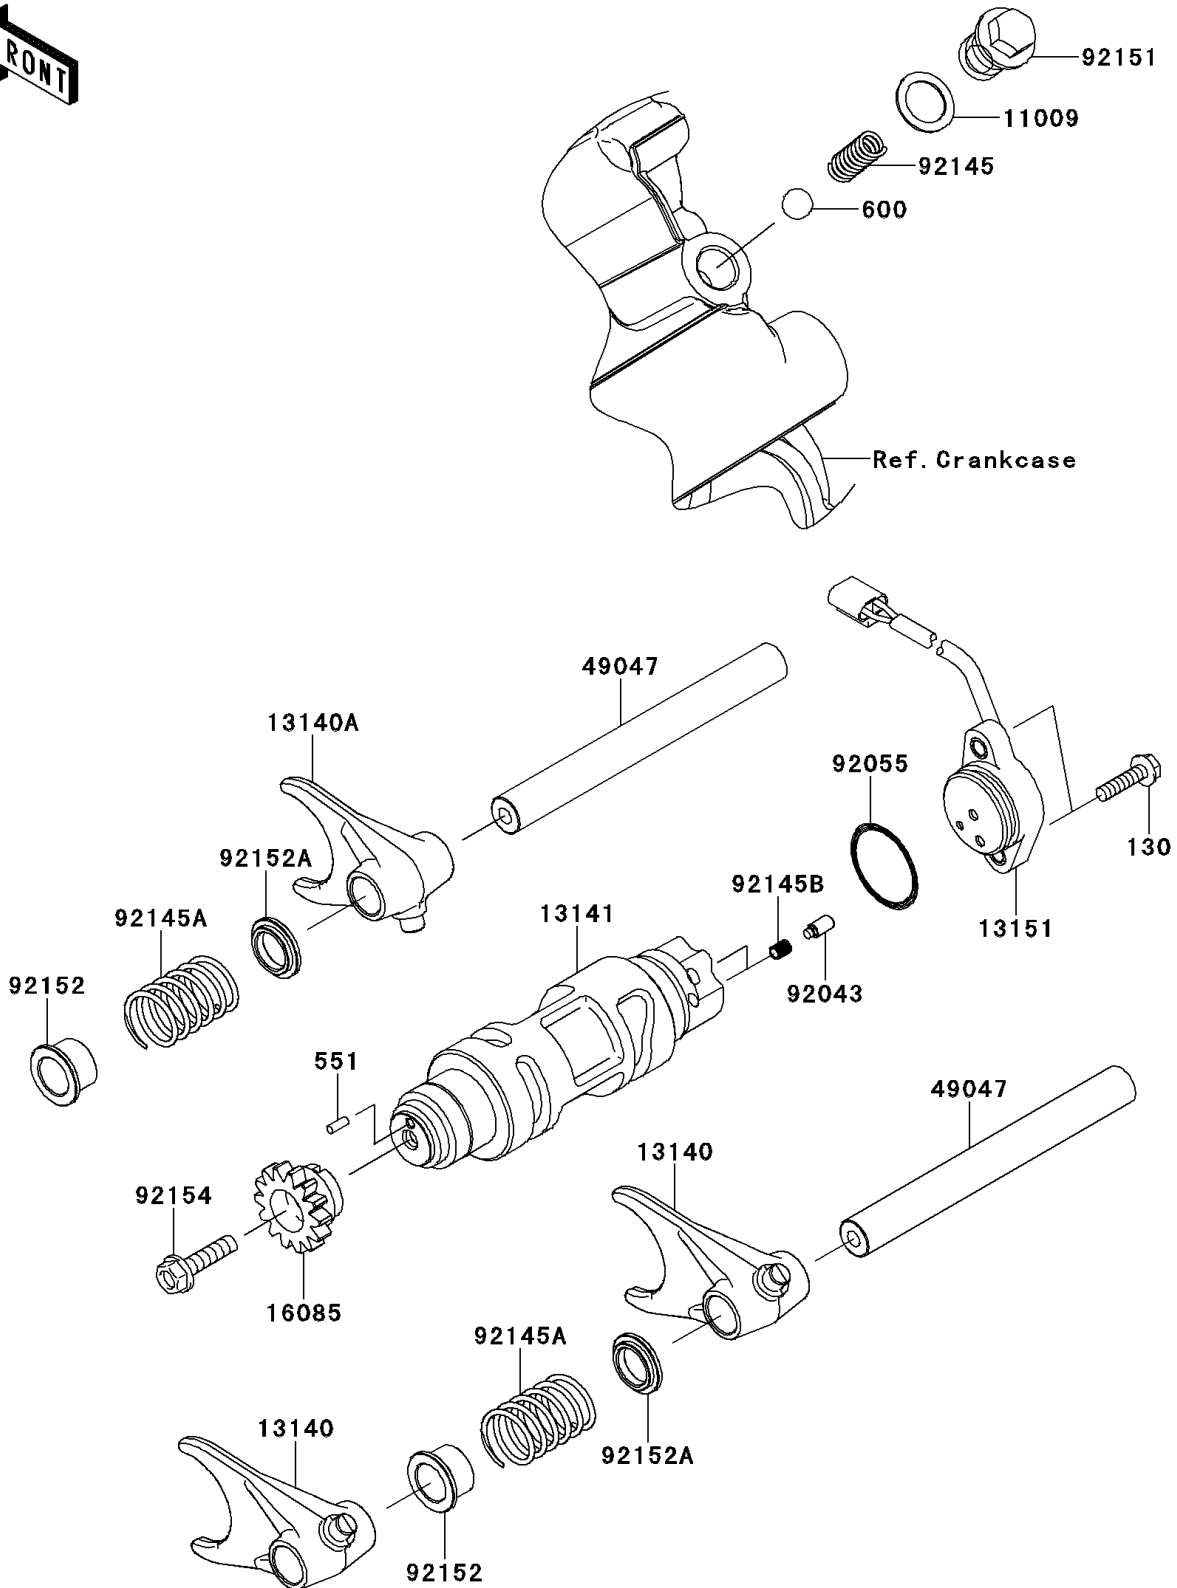

2014 TERYX4™

PARTS DIAGRAM

Gear Change Drum/Shift Fork(s)

E1362

2014 TERYX4™

PARTS LIST

Gear Change Drum/Shift Fork(s)

ITEM NAME

PART NUMBER

QUANTITY
