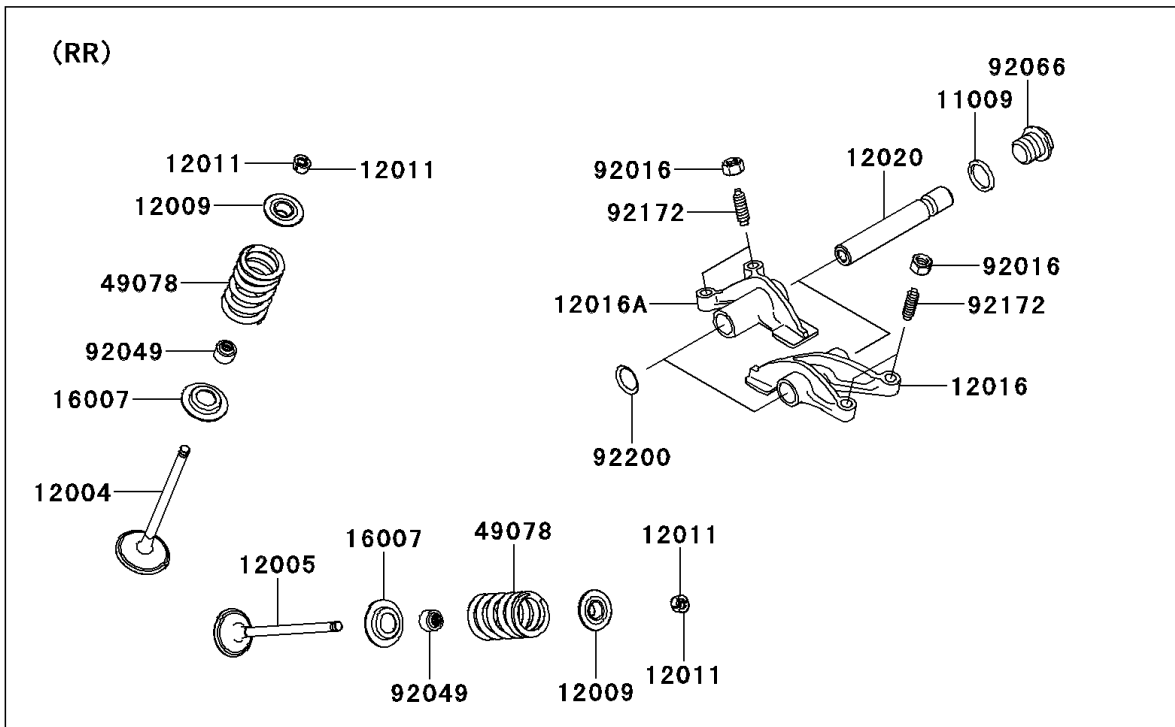

2014 TERYX4™

PARTS DIAGRAM

Valve(s)

E1210

2014 TERYX4™

PARTS LIST

Valve(s)

ITEM NAME

PART NUMBER

QUANTITY
