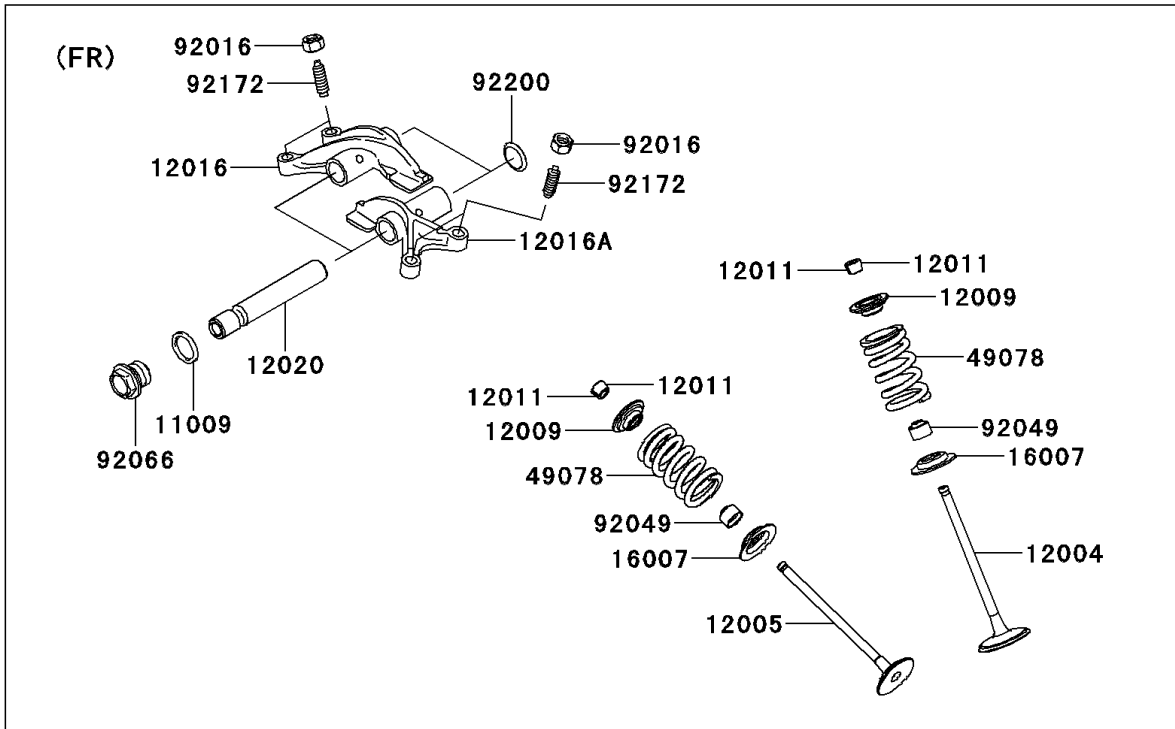

2014 TERYX4™

PARTS DIAGRAM

Valve(s)

E1210

2014 TERYX4™

PARTS LIST

Valve(s)

ITEM NAME

PART NUMBER

QUANTITY
