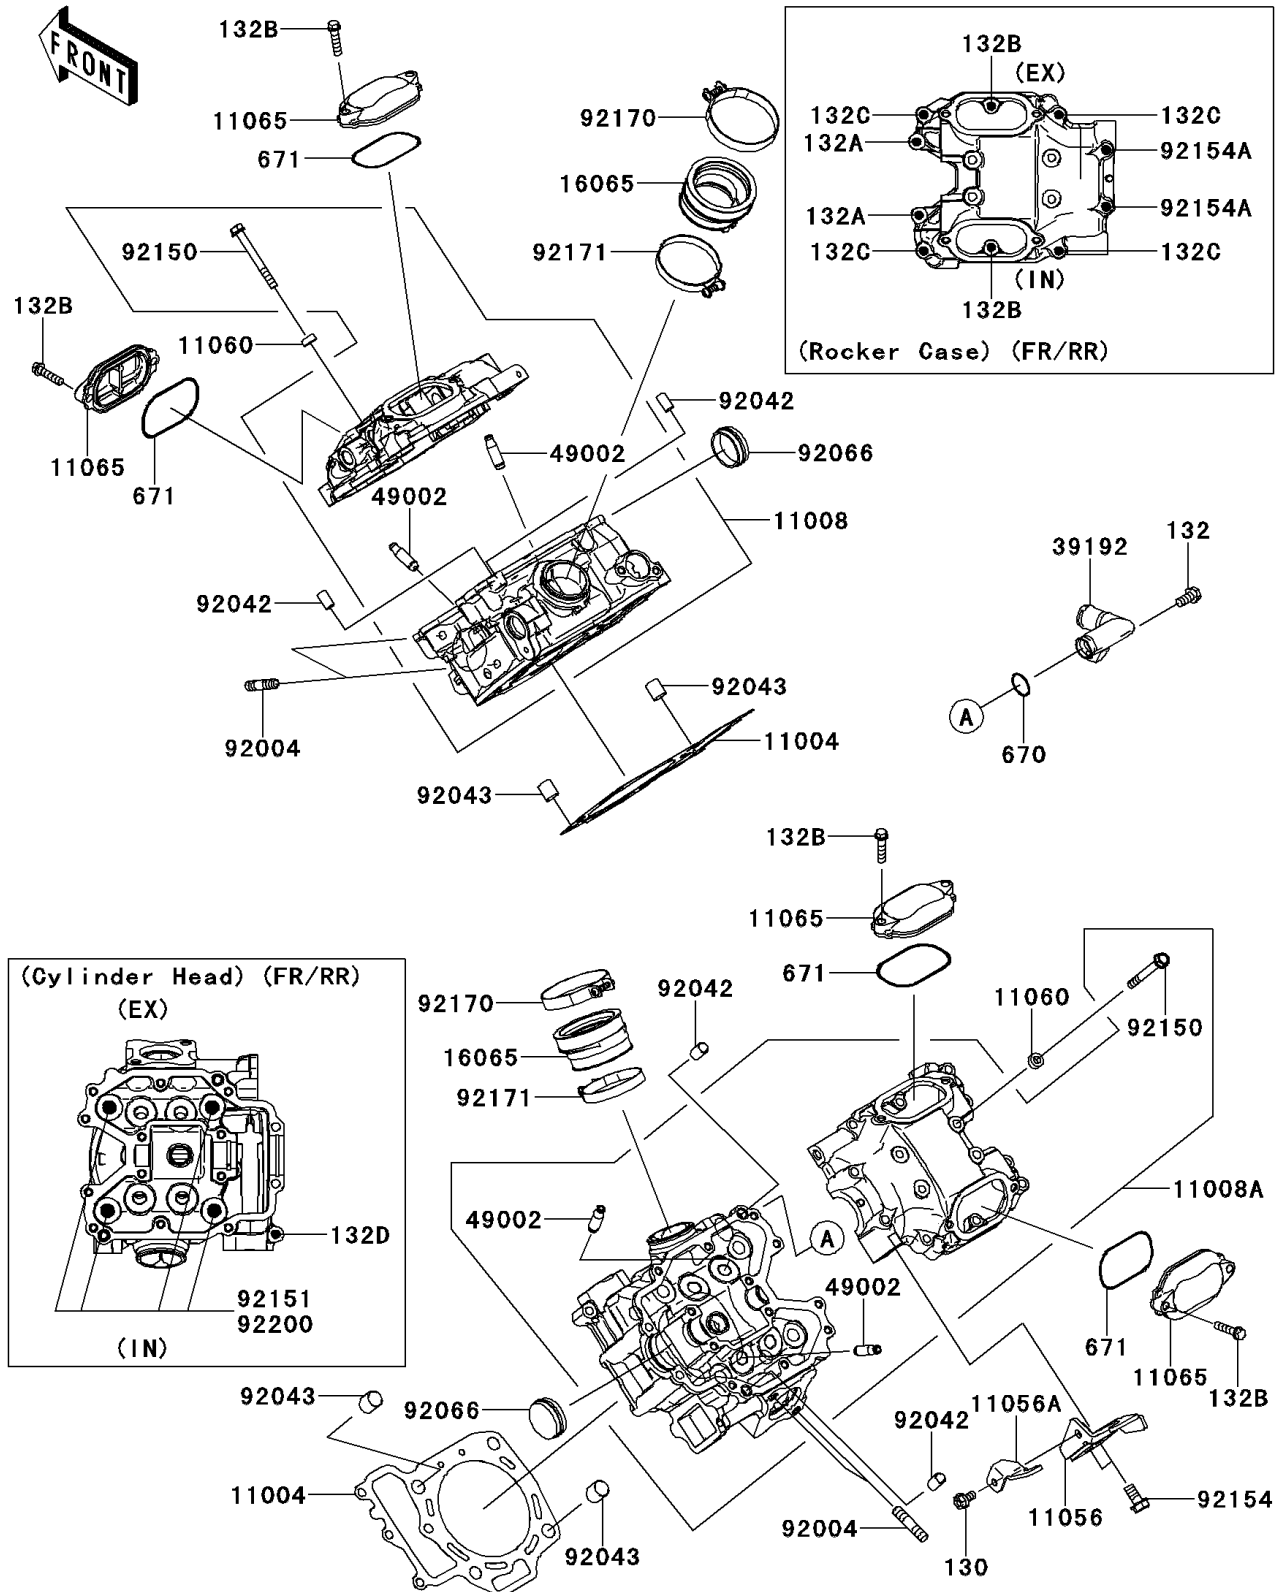

## PARTS DIAGRAM

### Cylinder Head

E1111

## PARTS LIST

### Cylinder Head

**Kawasaki**

Let the Good Times Roll®

**ITEM NAME**

**PART NUMBER**

**QUANTITY**

---