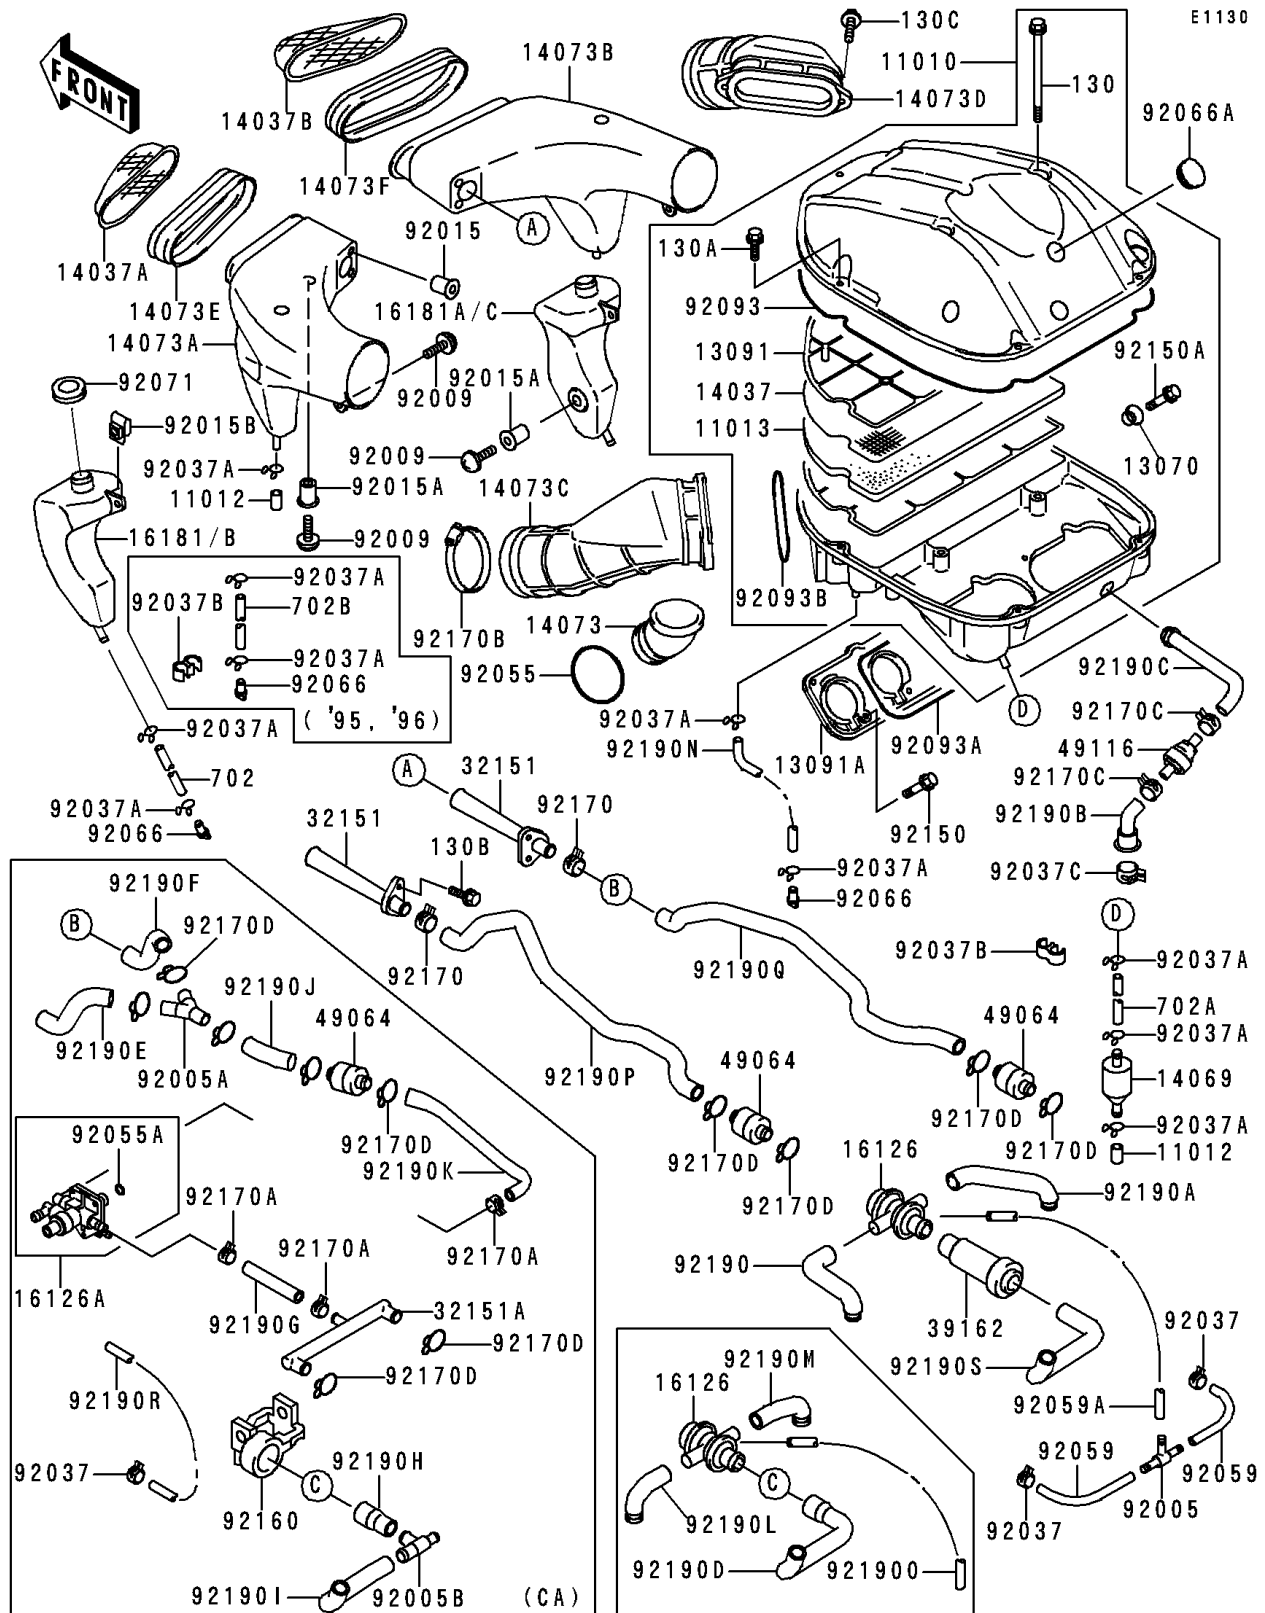

1994 Ninja® ZX™-9R

PARTS DIAGRAM

Air Cleaner