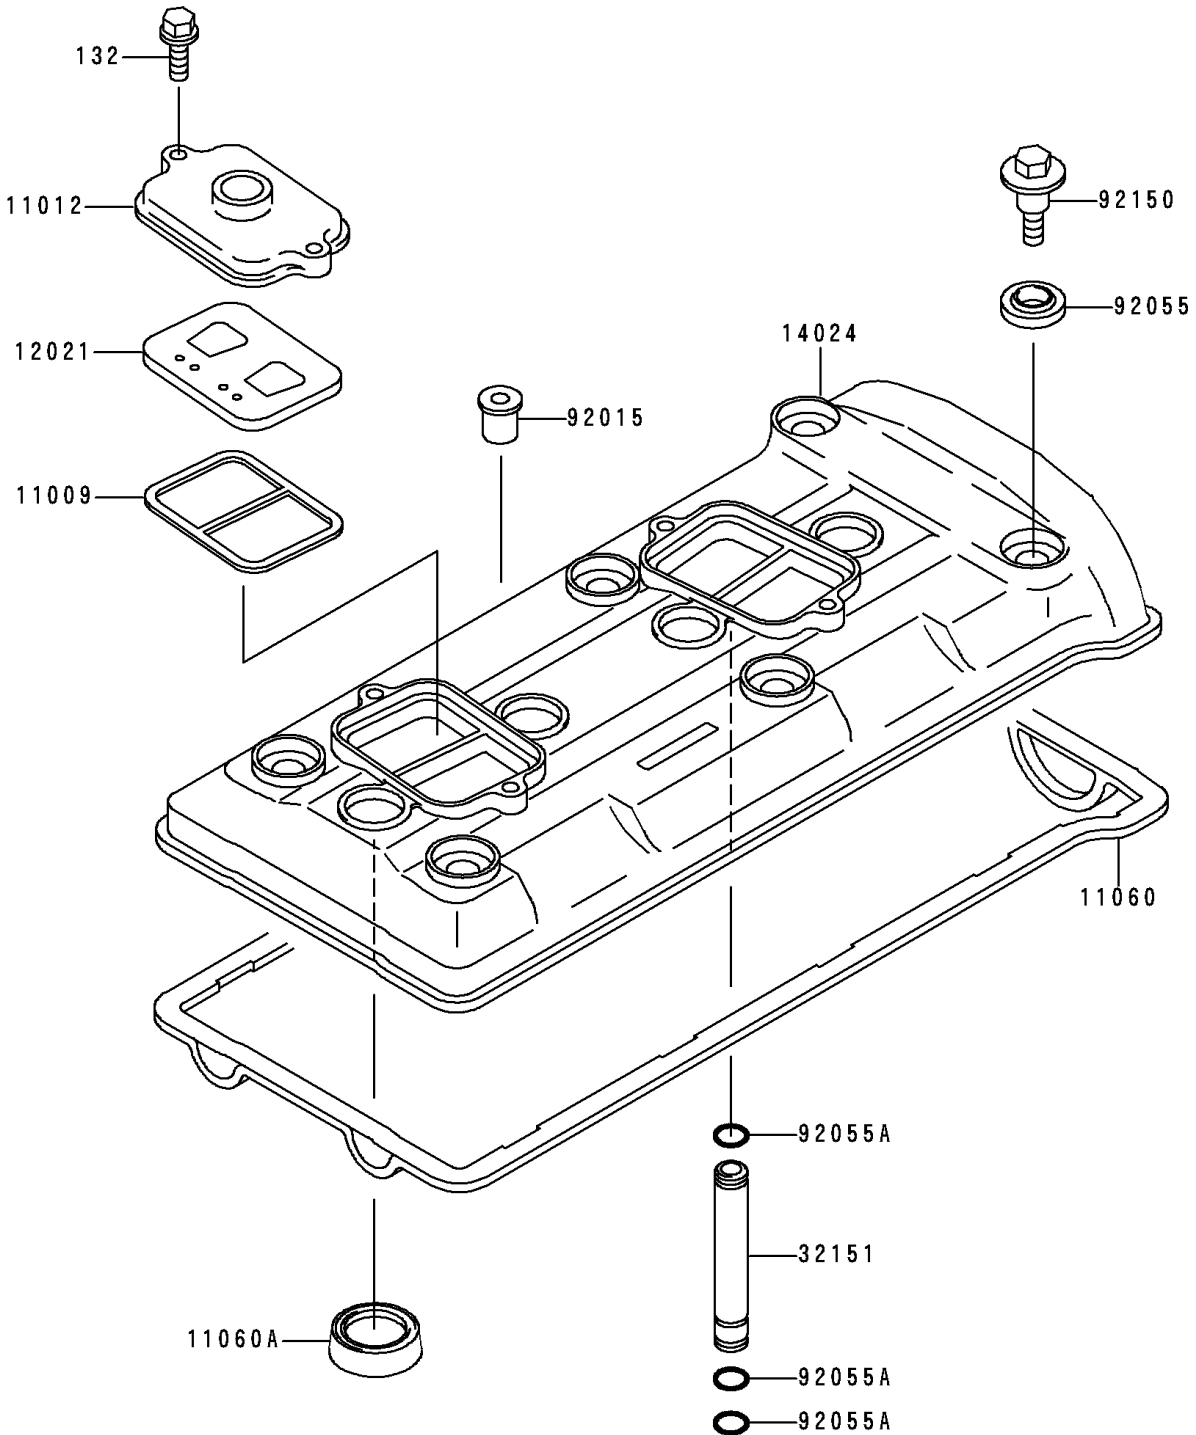

1996 Ninja[®] ZX[™]-9R

PARTS DIAGRAM

Cylinder Head Cover

E1112

1996 Ninja[®] ZX[™]-9R

PARTS LIST

Cylinder Head Cover

ITEM NAME

PART NUMBER

QUANTITY
