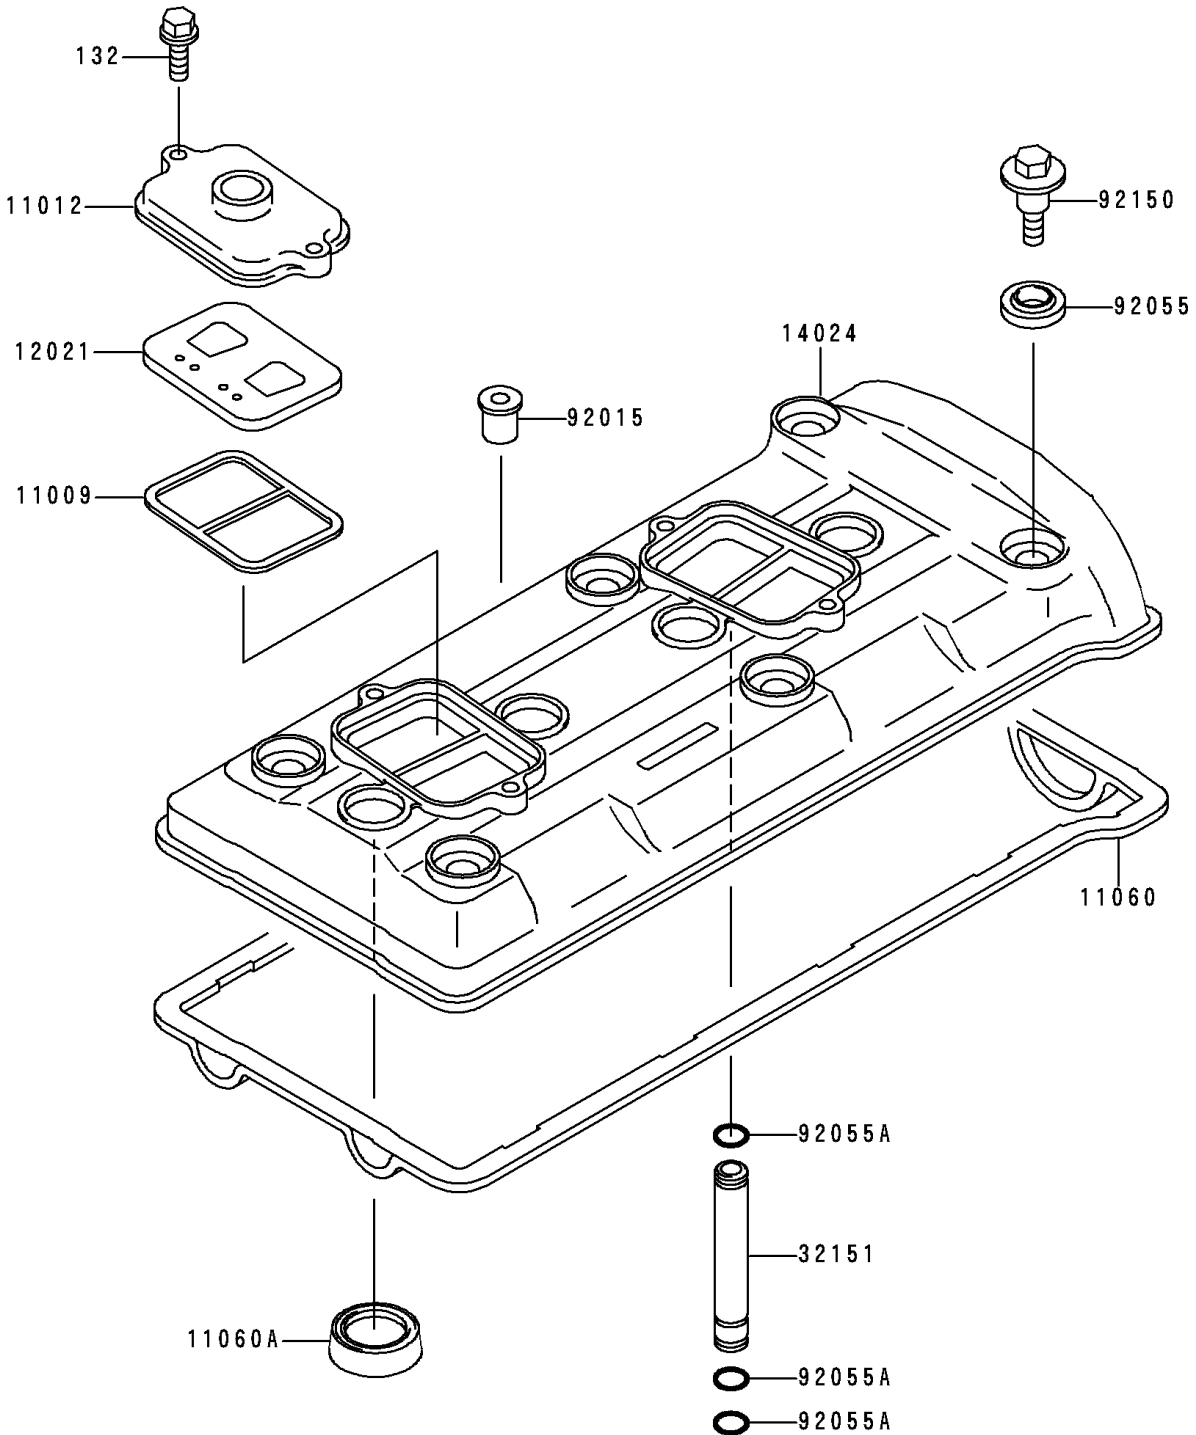

1994 Ninja[®] ZX[™]-9R

PARTS DIAGRAM

Cylinder Head Cover

E1112

1994 Ninja[®] ZX[™]-9R

PARTS LIST

Cylinder Head Cover

ITEM NAME

PART NUMBER

QUANTITY
