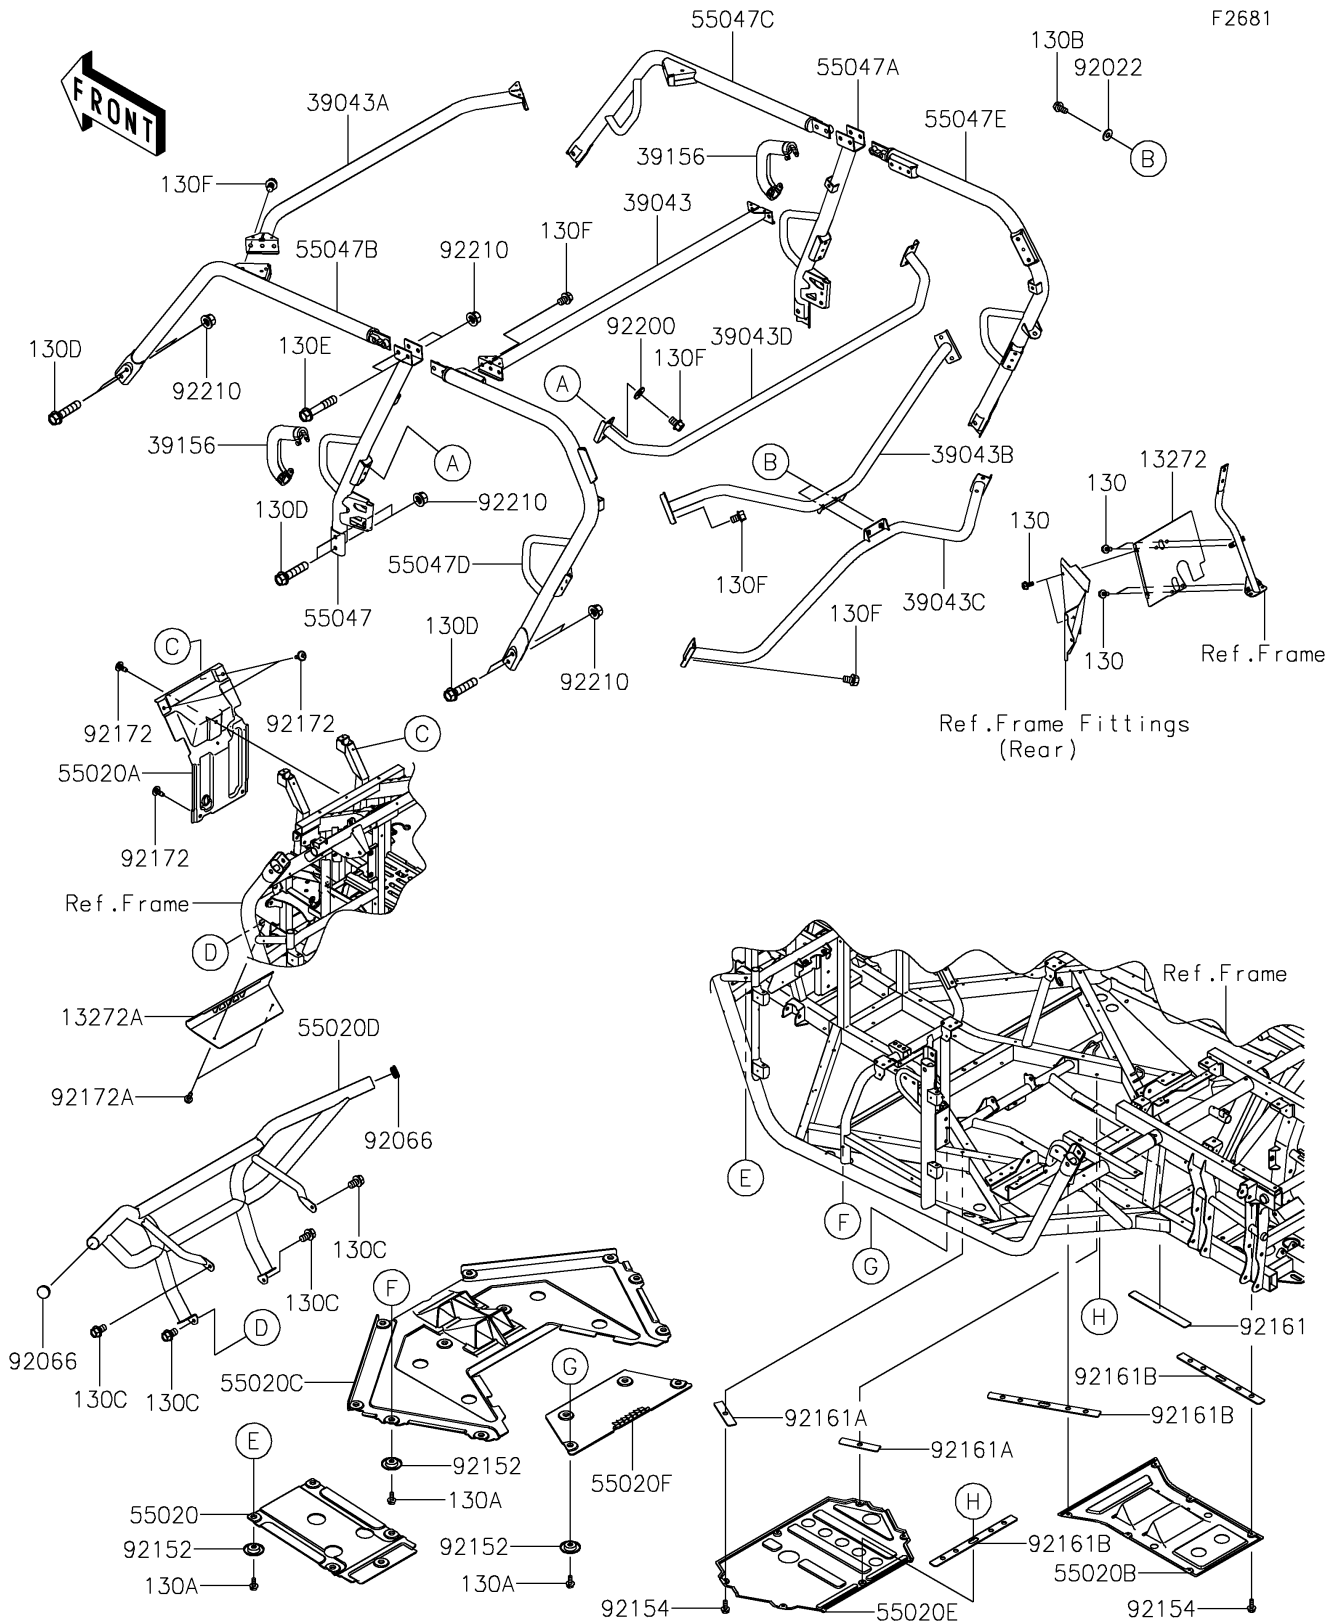

## PARTS DIAGRAM Guards/Cab Frame

## PARTS LIST

### Guards/Cab Frame

ITEM NAME	PART NUMBER	QUANTITY
SCREW,TAPPING,6X16 (Ref # 92172A)	92172-1388	2
WASHER,10.2X23X2.5 (Ref # 92200)	92200-0211	4
NUT,12MM (Ref # 92210)	92210-0603	16
BOLT-FLANGED,6X12 (Ref # 130)	130BA0612	6
BOLT-FLANGED,6X14 (Ref # 130A)	130BA0614	19
BOLT-FLANGED,8X16 (Ref # 130B)	130BA0816	2
BOLT-FLANGED,10X16 (Ref # 130C)	130BA1016	4
BOLT-FLANGED,12X55 (Ref # 130D)	130BA1255	12
BOLT-FLANGED,12X65 (Ref # 130E)	130BA1265	4
BOLT-FLANGED,10X14 (Ref # 130F)	130CA1014	20