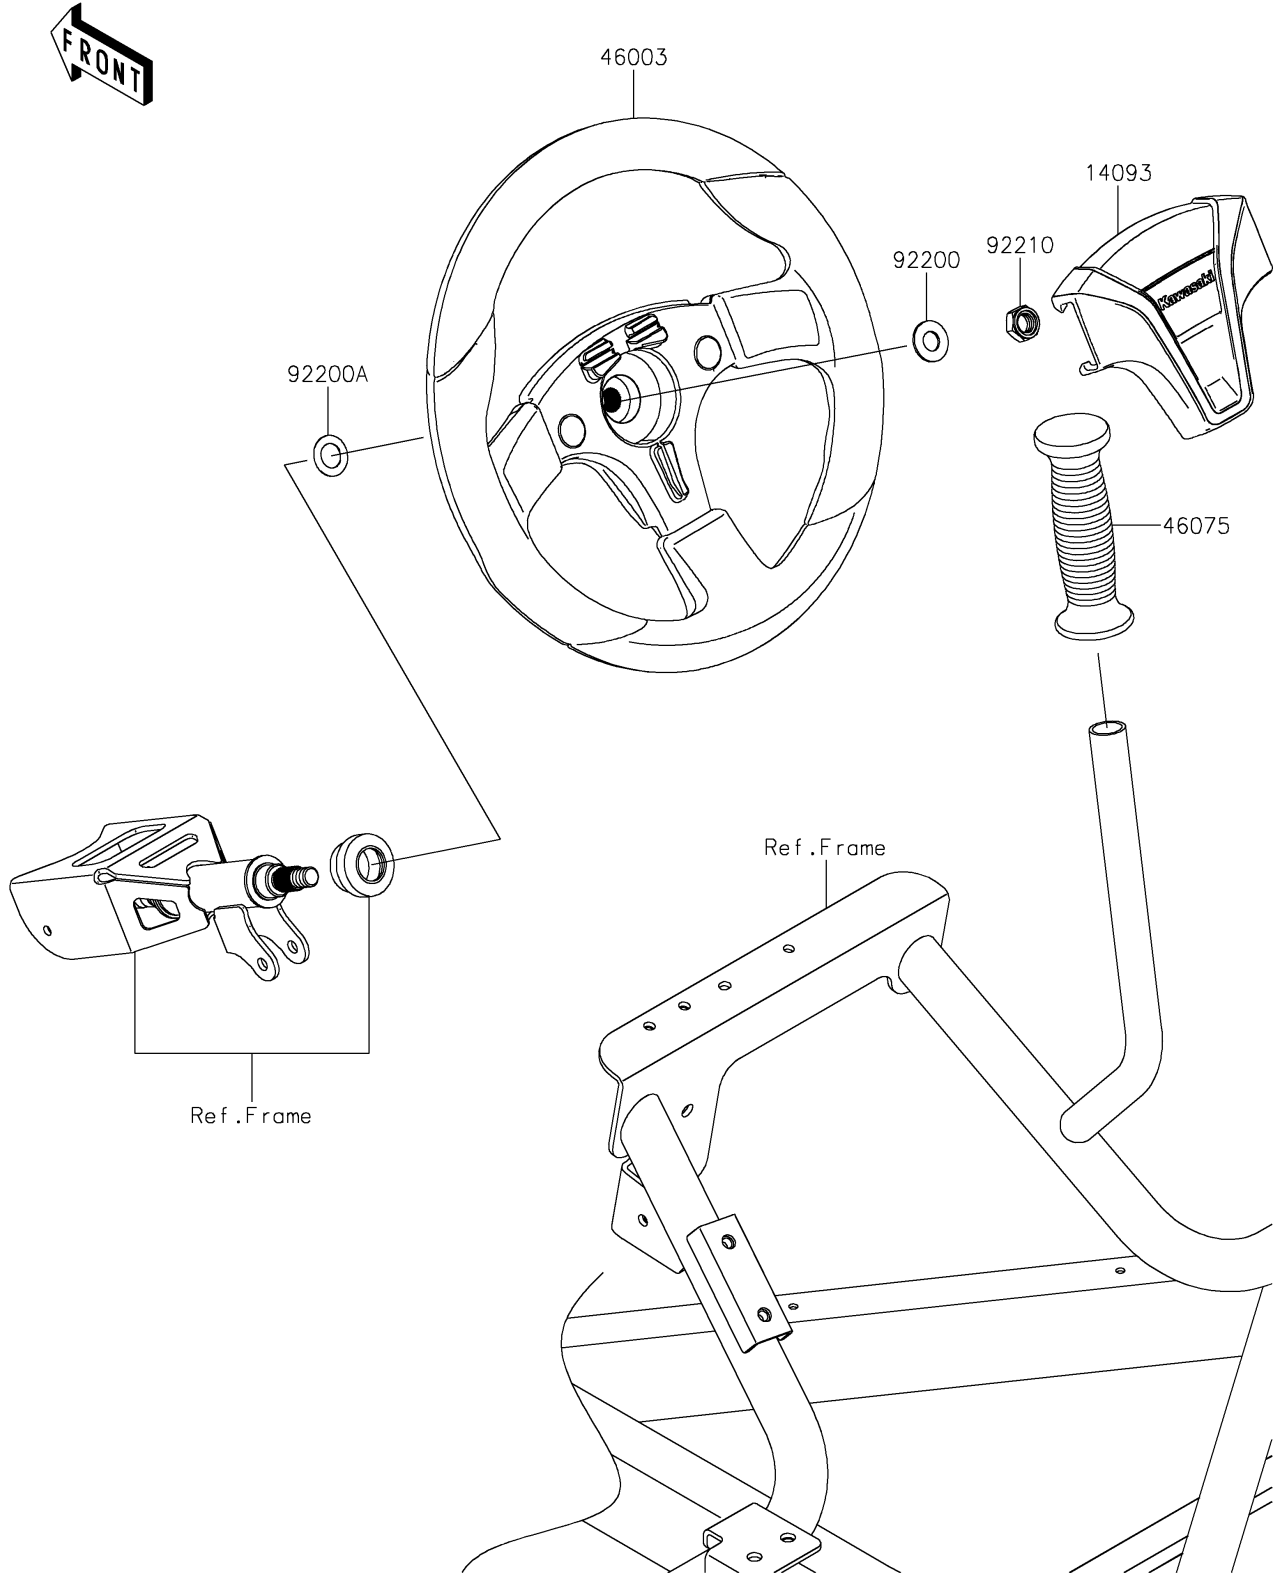

2024 Teryx4™ S Camo

PARTS DIAGRAM

Steering Wheel

F2311

2024 Teryx4™ S Camo

PARTS LIST

Steering Wheel

ITEM NAME	PART NUMBER	QUANTITY
COVER,HANDLE (Ref # 14093)	14093-0803	1
HANDLE (Ref # 46003)	46003-0809	1
GRIP (Ref # 46075)	46075-0582	1
WASHER,12.1X25X1.6 (Ref # 92200)	92200-0455	1
WASHER,15X25X1.6 (Ref # 92200A)	92200-0460	1
NUT,LOCK,12MM (Ref # 92210)	92210-1249	1