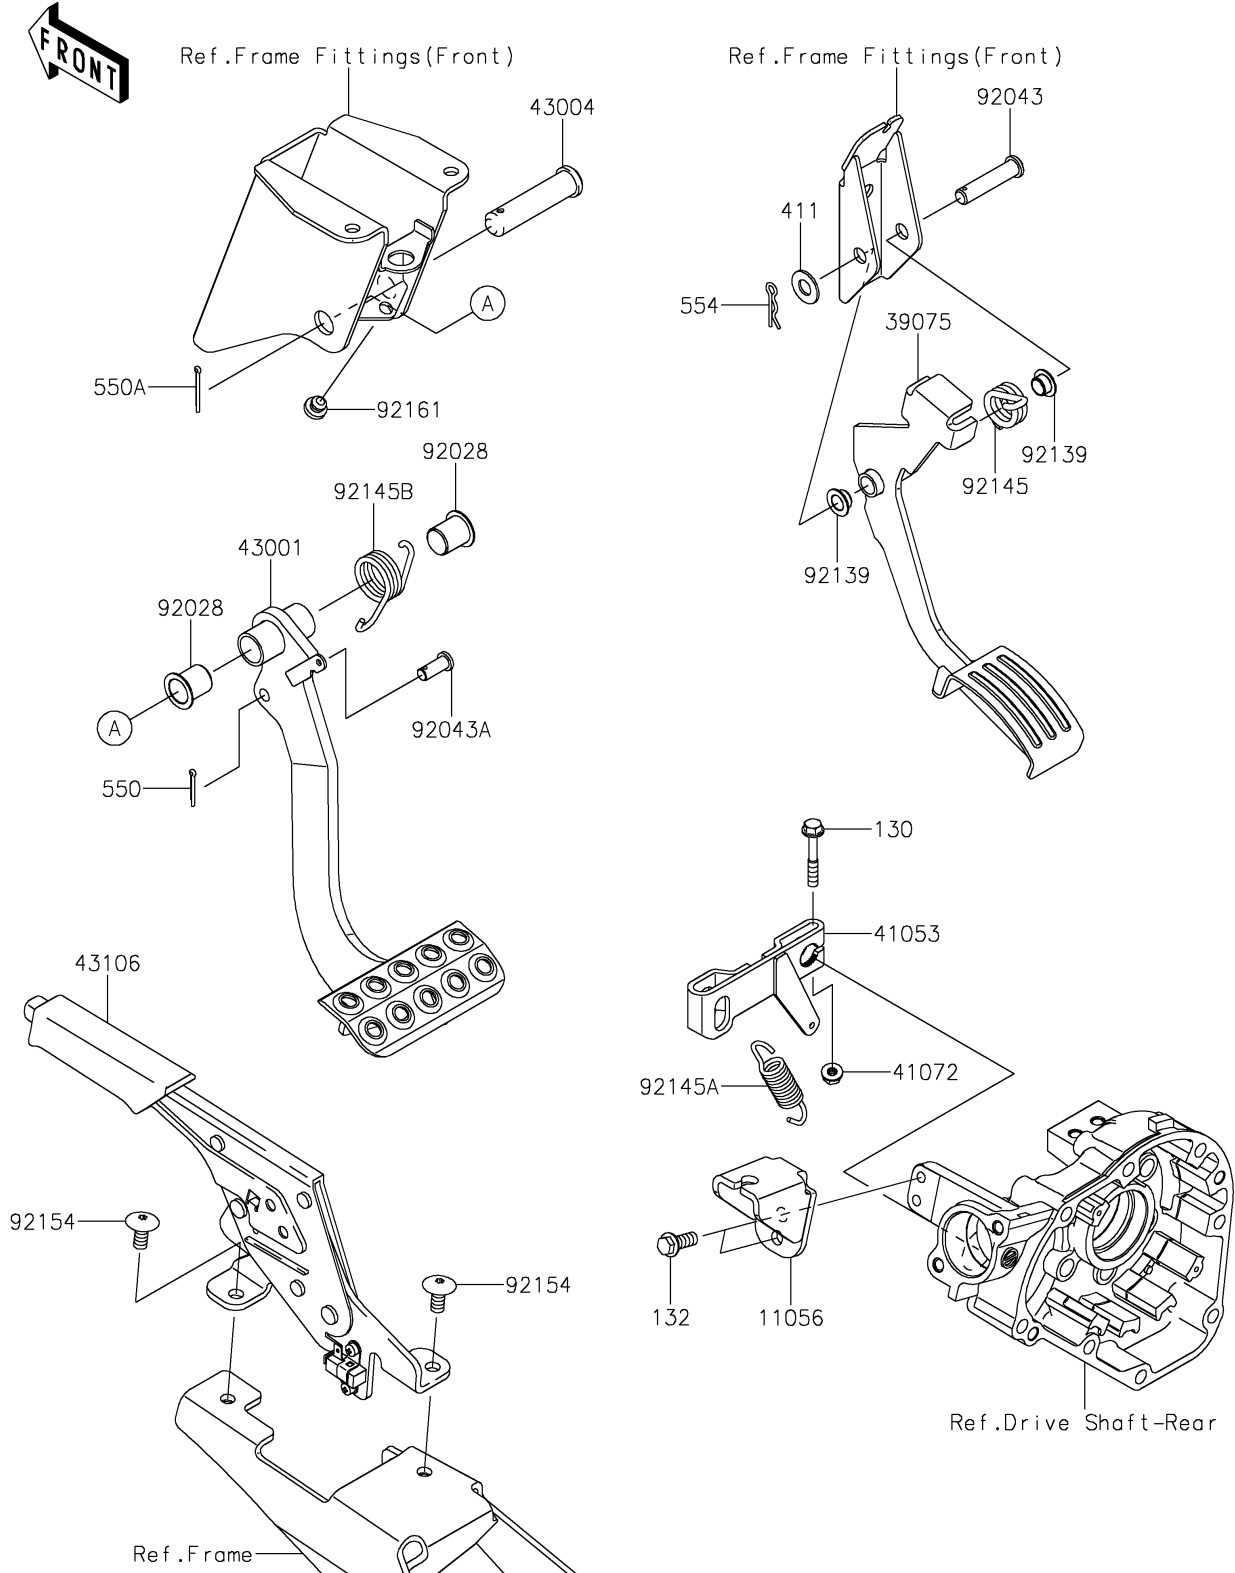

2025 TERYX4™ S CAMO

PARTS DIAGRAM

Brake Pedal/Throttle Lever

F2260

2025 TERYX4™ S CAMO

PARTS LIST

Brake Pedal/Throttle Lever

ITEM NAME	PART NUMBER	QUANTITY
-----------	-------------	----------
