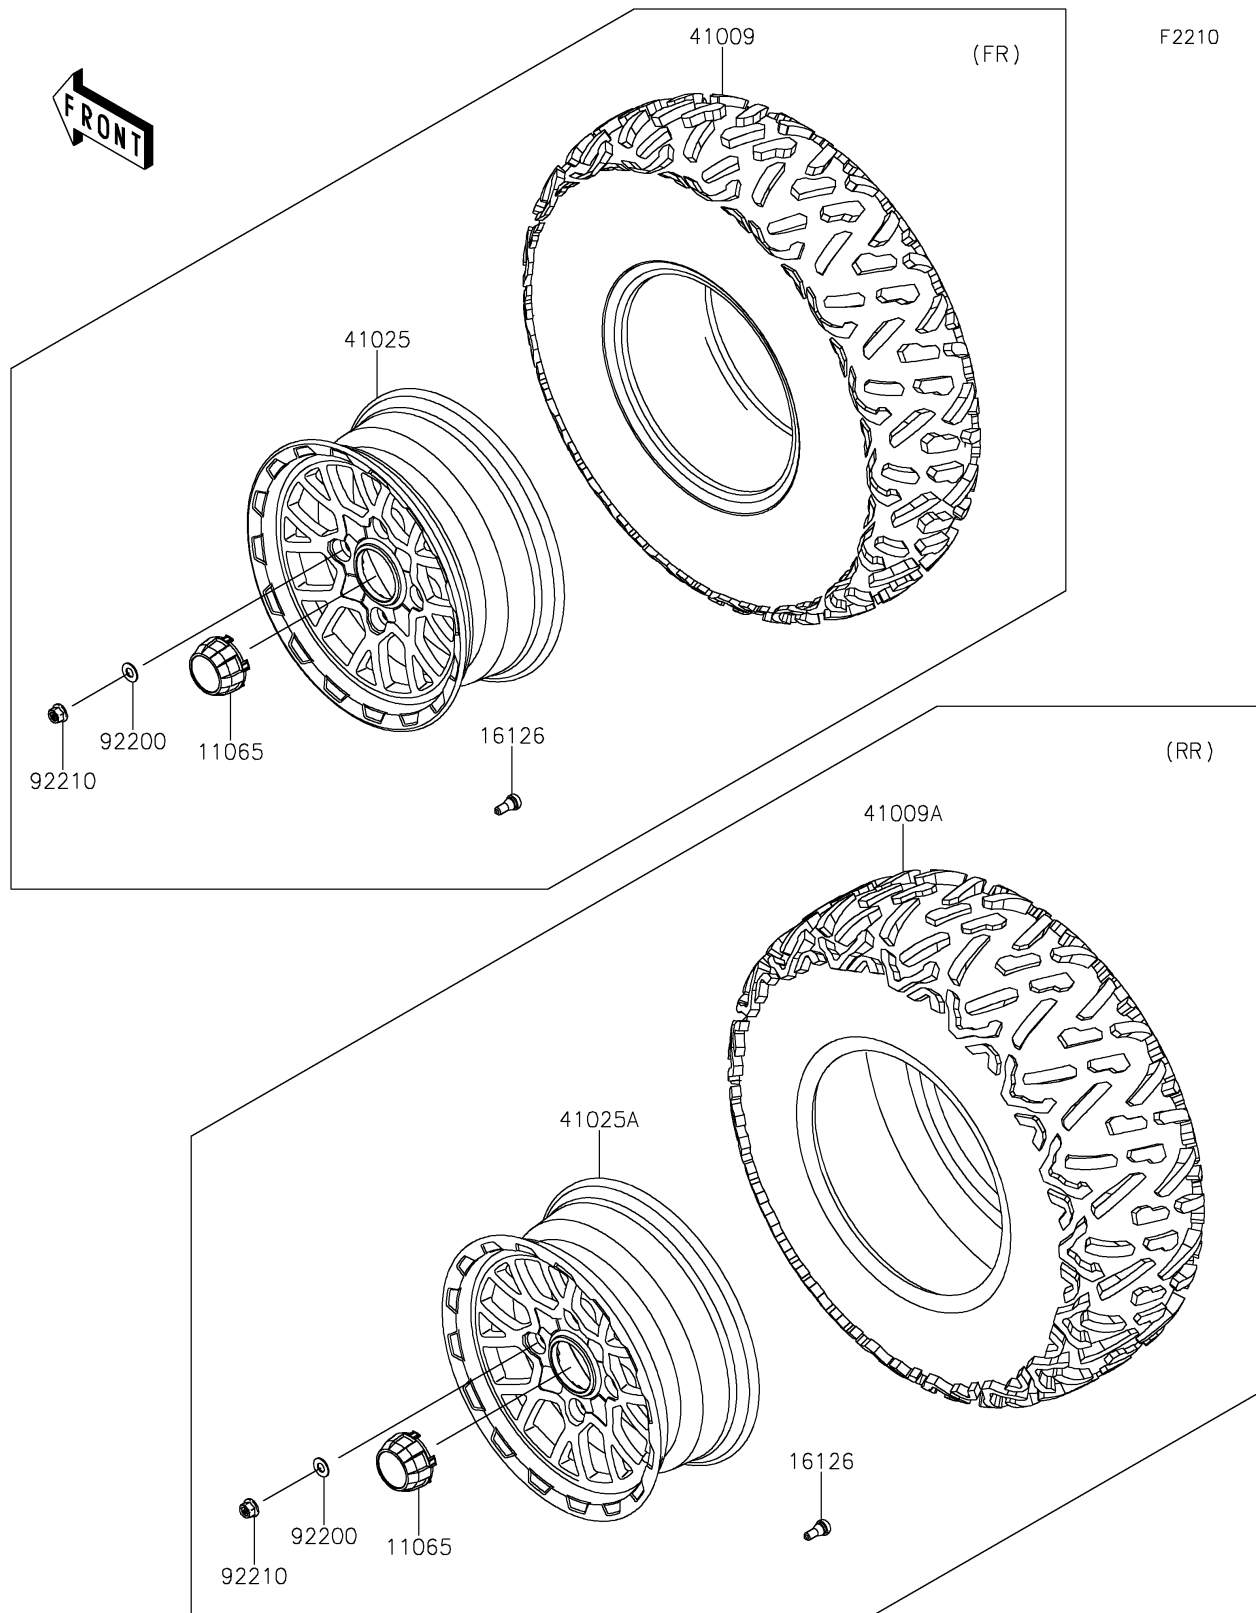

2025 TERYX4™ S CAMO

PARTS DIAGRAM

Wheels/Tires

2025 TERYX4™ S CAMO

PARTS LIST

Wheels/Tires

ITEM NAME	PART NUMBER	QUANTITY
CAP,WHEEL,F.BLACK (Ref # 11065)	11065-0893-6Z	4
VALVE (Ref # 16126)	16126-4001	4
TIRE,27X9.00R14 6PR,BIGHORN2.0 (Ref # 41009)	41009-0589	2
TIRE,27X11.00R14 6PR,BIGHORN2 (Ref # 41009A)	41009-0590	2
RIM,FR,14X6.0AT,F.S.BLACK (Ref # 41025)	41025-0424-397	2
RIM,14X8.0AT,F.S.BLACK (Ref # 41025A)	41025-0425-397	2
WASHER,12.1X25X1.6 (Ref # 92200)	92200-0455	16
NUT,12MM (Ref # 92210)	92210-0603	16