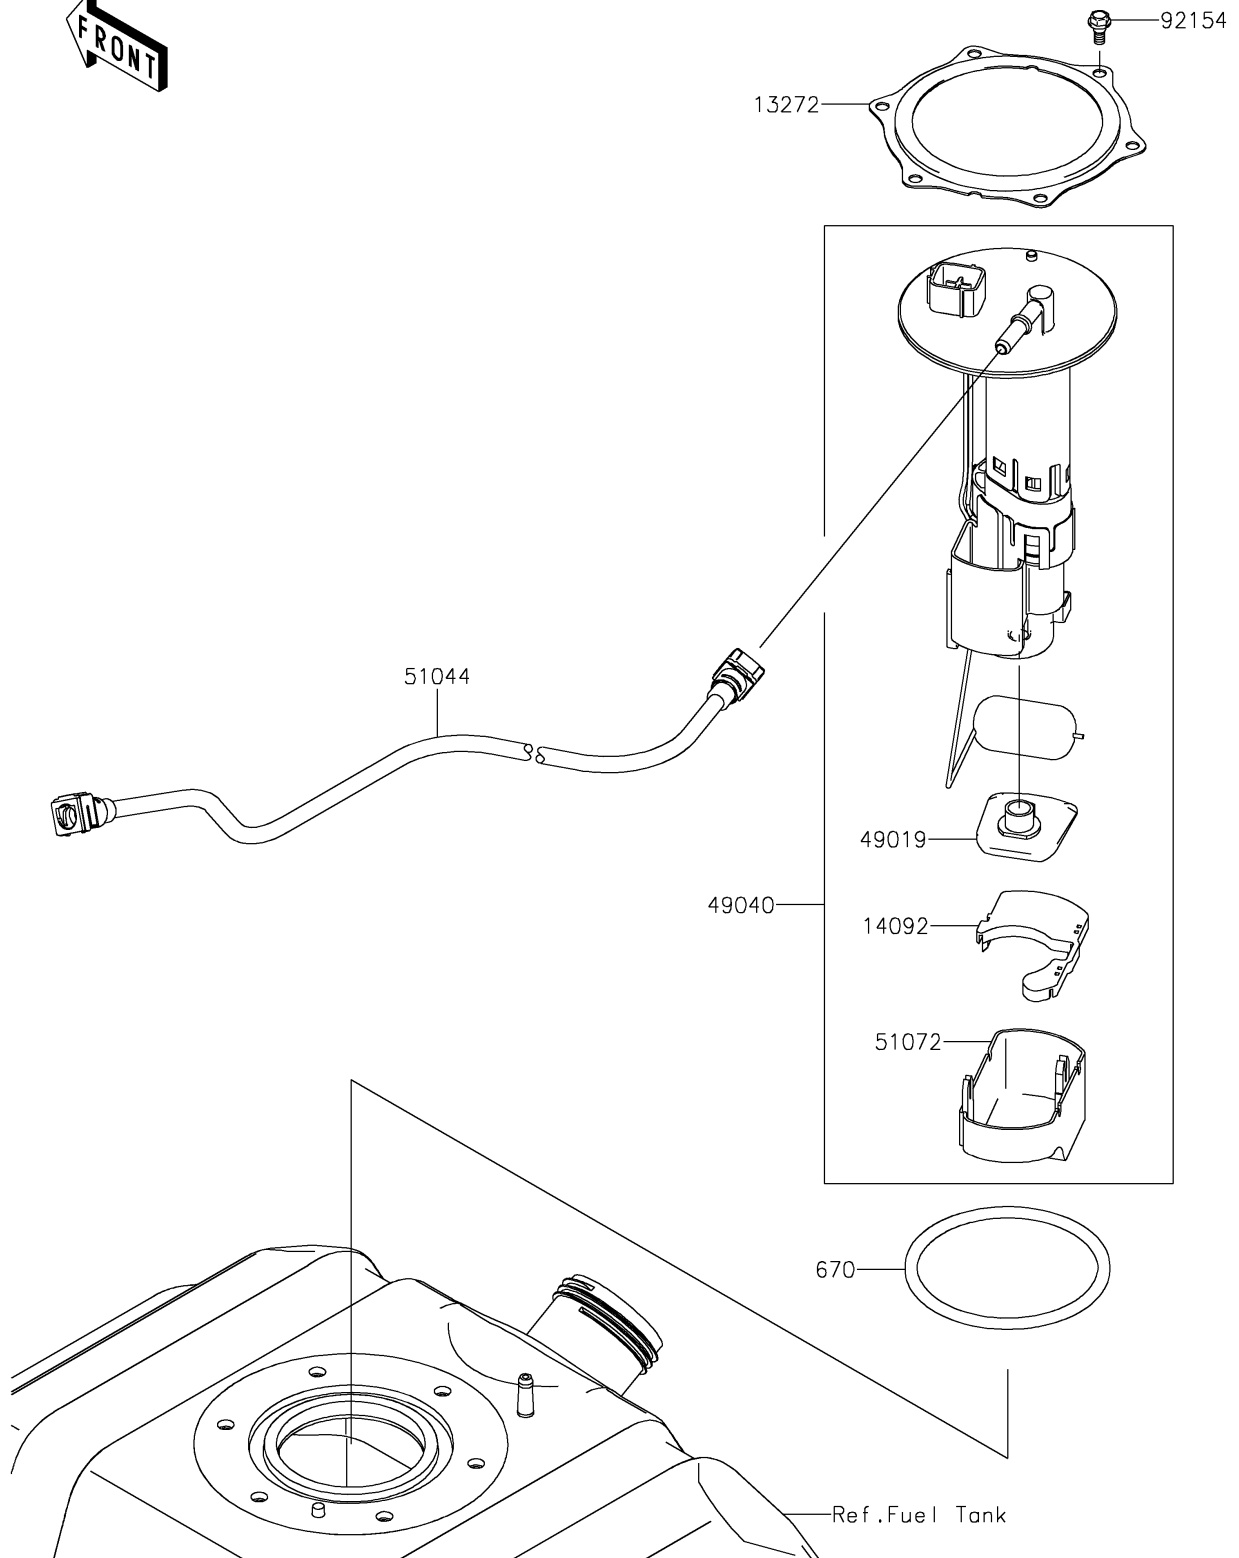

2025 TERYX4™ S CAMO

PARTS DIAGRAM

Fuel Pump

E1520

2025 TERYX4™ S CAMO

PARTS LIST

Fuel Pump

ITEM NAME

PART NUMBER

QUANTITY
